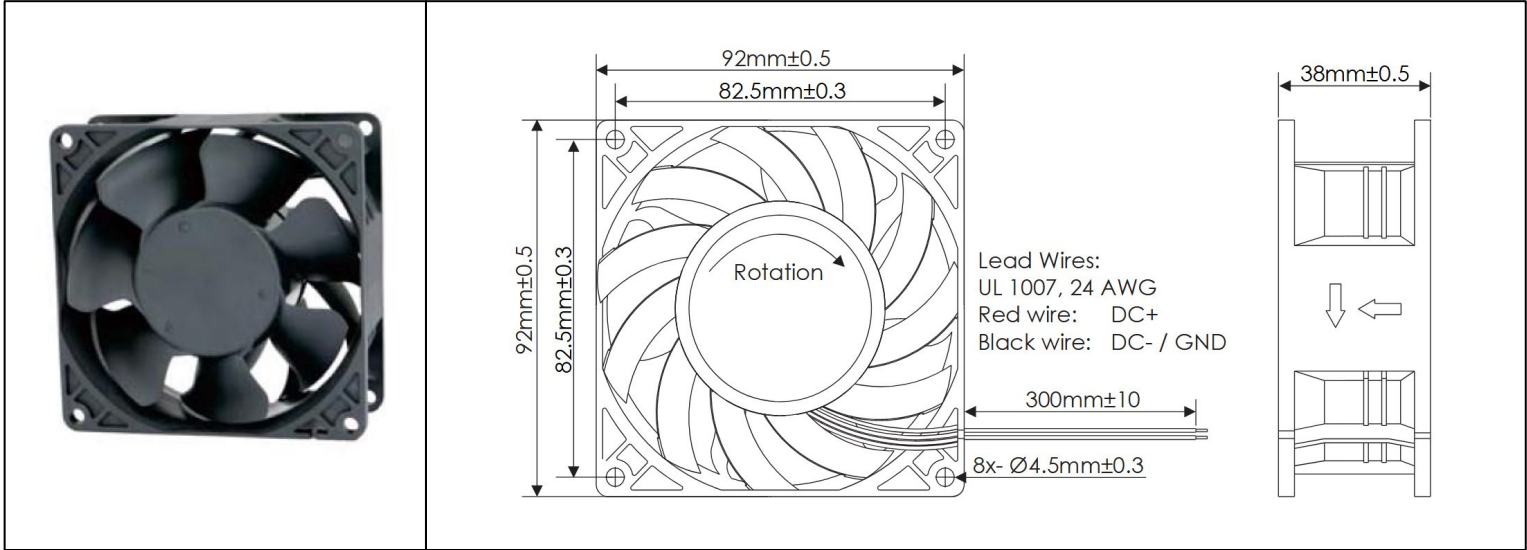

OD9238 VXE Series

DC Fans - 12, 24, 48V
92mm x 38mm (3.6" x 1.5")

Frame	PBT, UL94 V-0 Plastic	Operating Temperature -20°C ~ +65°C Storage Temperature -20°C ~ +75°C Life Expectancy 70,000 Hours (L10 at 40°C) Available Options Tachometer Output PWM Speed Control Input Alarm Output IP Ratings Weight: 0.44 lbs	
Impeller	PBT, UL94 V-0 Plastic		
Connection	2x Wire Leads, 24 AWG		
Motor	Brushless DC, Auto Cutoff, Auto Restart, Electronically Protected, Polarity Protected		
Bearing System	Ball Bearings		
Dielectric Strength	500VDC/min, <1mA		
Insulation Resistance	≥10M Ohm @ 500 VDC		

Part Number	Rated Voltage (Volts DC)	Voltage Range (Volts DC)	Input Power (Watts)	Rated Current (Amps)	Rated Speed (RPM)	Max Airflow (CFM)	Noise Level (dBA)	Max Static Pressure (\"H ₂ O)
OD9238-12HHBVXE	12	8 ~ 13.8	42.1	3.50	7950	167.5	72.3	1.9
OD9238-12HBVXE	12	8 ~ 13.8	36.0	3.00	7000	147.2	67.1	1.4
OD9238-12MBVXE	12	8 ~ 13.8	24.2	2.00	5975	124.8	64.1	1.1
OD9238-24HHBVXE	24	15 ~ 26	40.1	1.65	7950	167.5	72.3	1.9
OD9238-24HBVXE	24	15 ~ 26	28.0	1.10	7000	147.2	67.1	1.4
OD9238-24MBVXE	24	15 ~ 26	22.4	0.90	5975	124.8	64.1	1.1
OD9238-48HHBVXE	48	28 ~ 52	44.3	0.90	7950	167.5	72.3	1.9
OD9238-48HBVXE	48	28 ~ 52	30.0	0.60	7000	147.2	67.1	1.4
OD9238-48MBVXE	48	28 ~ 52	21.4	0.40	5975	124.8	64.1	1.1