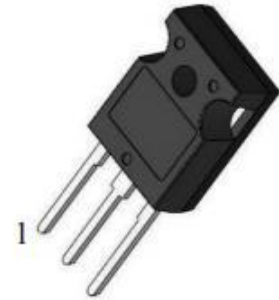

◆ Applications

- ◇ High frequency rectifier of switching mode power supplies
高频整流器开关电源
- ◇ Freewheeling diodes
续流二极管
- ◇ Polarity protection application
极性保护应用
- ◇ DC-DC converters
直流-直流变换器

TO-247S

PIN CONNECTIONS

◆ Absolute Maximum Ratings (Tc=25°C)

Symbol	Parameters	Ratings	Unit
V _{RRM}	Repetitive Peak Reverse Voltage 最大反向重复峰值电压	600	V
V _{RWM}	Working peak reverse voltage 反向峰值工作电压	600	V
V _R	Maximum DC blocking voltage 最大直流反向电压	600	V
I _{F(AV)}	Maximum average forward rectified current Total device 最大正向平均电流	60	A
I _{FSM}	Peak Forward Surge Current 正向峰值浪涌电流	600	A
T _J	Operating junction temperature range 结温	175	°C
T _{stg}	Storage temperature range 贮存温度	-55~175	°C