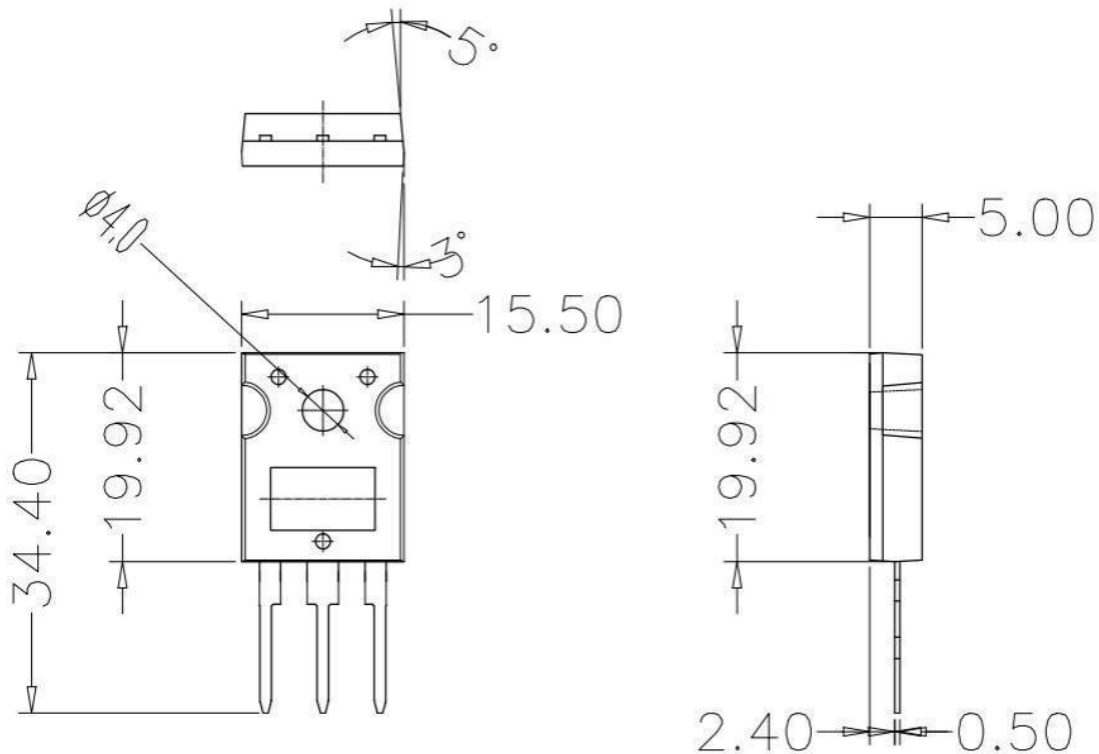

◆ Absolute Maximum Ratings (Tc=25°C)

Symbol	Parameters	Ratings	Unit
V _{RRM}	Repetitive Peak Reverse Voltage 最大反向重复峰值电压	600	V
V _{RWM}	Working peak reverse voltage 反向峰值工作电压	600	V
V _R	Maximum DC blocking voltage 最大直流反向电压	600	V
I _{F(AV)}	Maximum average forward rectified current Total device 最大正向平均电流	60	A
I _{FSM}	Peak Forward Surge Current 正向峰值浪涌电流	600	A
T _J	Operating junction temperature range 结温	175	°C
T _{stg}	Storage temperature range 贮存温度	-55~175	°C

◆ Electrical characteristics

Symbol	Parameters	Min	Typical	Max	Units	Conditions
I _R	Maximum Reverse Leakage Current (Note 1) 最大反向瞬态电流	--	--	2	uA	V _R =V _{RRM} T _C =25 °C
V _F	Maximum Instantaneous Forward Voltage (Note 2) 最大瞬态正向压降	--	1.35	--	V	I _F =30A, T _C =25 °C
R _{th(j-c)}	Typical Thermal Resistance, Junction to Case 结到外壳的典型热阻	--	--	1.25	°C/W	
T _{rr}	Reverse Recovery Time 反向恢复时间	--	--	50	ns	I _F =0.5A, I _R =1A, I _{RR} =0.25A