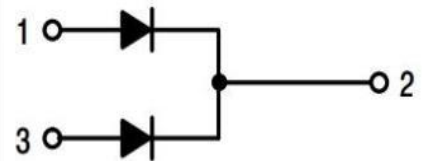

◆ Absolute Maximum Ratings (Tc=25°C)

Symbol	Parameters	Ratings	Unit
V _{RRM}	Repetitive Peak Reverse Voltage 最大反向重复峰值电压	600	V
V _{RWM}	Working peak reverse voltage 反向峰值工作电压	600	V
V _R	Maximum DC blocking voltage 最大直流反向电压	600	V
I _{F(AV)}	Maximum average forward rectified current Total device 最大正向平均电流	60	A
I _{FSM}	Peak Forward Surge Current 正向峰值浪涌电流	600	A
T _J	Operating junction temperature range 结温	175	°C
T _{stg}	Storage temperature range 贮存温度	-55~175	°C

◆ Electrical characteristics

Symbol	Parameters	Min	Typical	Max	Units	Conditions
I _R	Maximum Reverse Leakage Current (Note 1) 最大反向瞬态电流	--	--	2	uA	V _R =V _{RRM} T _C =25 °C
V _F	Maximum Instantaneous Forward Voltage (Note 2) 最大瞬态正向压降	--	1.35	--	V	I _F =30A, T _C =25 °C
R _{th(j-c)}	Typical Thermal Resistance, Junction to Case 结到外壳的典型热阻	--	--	1.25	°C/W	
T _{rr}	Reverse Recovery Time 反向恢复时间	--	--	50	ns	I _F =0.5A, I _R =1A, I _{RR} =0.25A