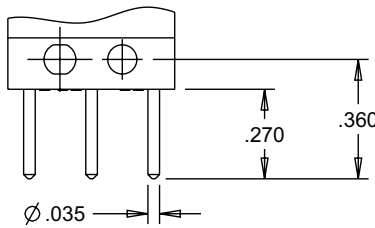

B2 BASICS WITH INTEGRAL LEVERS

B2-5
BASIC SWITCHES

SINGLE BREAK, SNAP-ACTION, COMMERCIAL & MILITARY GRADES, SUBMINIATURE, TWO WIDTHS, INTEGRAL LEVERS

WIRE LENGTH FOR A, B, C, D & E

WIRE LENGTH CODE	DIM. "X"	DIM. "Y"
A	06.00±.38	06.09±.38
B	12.00±.50	12.09±.50
C	18.00±.50	18.09±.50
D	24.00±.50	24.09±.50
E	30.00±.75	30.09±.75

TERMINAL STYLE 1
SINGLE SOLDER TURRET

TERMINAL STYLE 2
DOUBLE SOLDER TURRET

TERMINAL STYLE 3
QUICK CONNECT
MATES WITH AMP .058 INCH RECEPTACLES

TERMINAL STYLE 4
PRINTED CIRCUIT PIN 0.150" LONG

TERMINAL STYLE 5
PRINTED CIRCUIT PIN 0.270" LONG

TERMINAL STYLE 6
PRINTED CIRCUIT PIN 0.090" LONG

TERMINAL STYLE 7
RIGHT ANGLE PRINTED CIRCUIT PIN

TERMINAL STYLE 9
RIGHT ANGLE, OPPOSITE OF 7

SINGLE BREAK, SNAP-ACTION, COMMERCIAL & MILITARY GRADES, SUBMINIATURE, TWO WIDTHS, INTEGRAL LEVERS