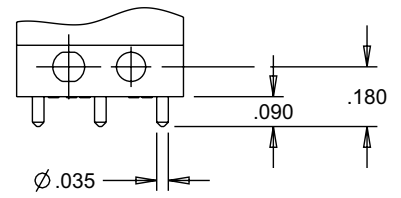

B2 BASICS WITH INTEGRAL LEVERS

B2-5
BASIC SWITCHES

SINGLE BREAK, SNAP-ACTION, COMMERCIAL & MILITARY GRADES, SUBMINIATURE, TWO WIDTHS, INTEGRAL LEVERS

WIRE LENGTH FOR A, B, C, D & E

WIRE LENGTH CODE	DIM. "X"	DIM. "Y"
A	06.00±.38	06.09±.38
B	12.00±.50	12.09±.50
C	18.00±.50	18.09±.50
D	24.00±.50	24.09±.50
E	30.00±.75	30.09±.75

TERMINAL STYLE 1
SINGLE SOLDER TURRET

TERMINAL STYLE 2
DOUBLE SOLDER TURRET

TERMINAL STYLE 3
QUICK CONNECT
MATES WITH AMP .058 INCH RECEPTACLES

TERMINAL STYLE 4
PRINTED CIRCUIT PIN 0.150" LONG

TERMINAL STYLE 5
PRINTED CIRCUIT PIN 0.270" LONG

TERMINAL STYLE 6
PRINTED CIRCUIT PIN 0.090" LONG

TERMINAL STYLE 7
RIGHT ANGLE PRINTED CIRCUIT PIN

TERMINAL STYLE 9
RIGHT ANGLE, OPPOSITE OF 7

SINGLE BREAK, SNAP-ACTION, COMMERCIAL & MILITARY GRADES, SUBMINIATURE, TWO WIDTHS, INTEGRAL LEVERS