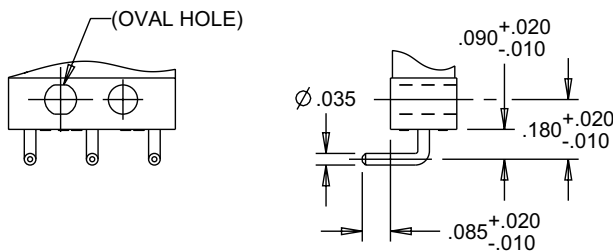

B2 BASICS WITH INTEGRAL LEVERS

B2-5
BASIC SWITCHES

SINGLE BREAK, SNAP-ACTION, COMMERCIAL & MILITARY GRADES, SUBMINIATURE, TWO WIDTHS, INTEGRAL LEVERS

WIRE LENGTH FOR A, B, C, D & E

WIRE LENGTH CODE	DIM. "X"	DIM. "Y"
A	06.00±.38	06.09±.38
B	12.00±.50	12.09±.50
C	18.00±.50	18.09±.50
D	24.00±.50	24.09±.50
E	30.00±.75	30.09±.75

TERMINAL STYLE 1
SINGLE SOLDER TURRET

TERMINAL STYLE 2
DOUBLE SOLDER TURRET

TERMINAL STYLE 3
QUICK CONNECT
MATES WITH AMP .058 INCH RECEPTACLES

TERMINAL STYLE 4
PRINTED CIRCUIT PIN 0.150" LONG

TERMINAL STYLE 5
PRINTED CIRCUIT PIN 0.270" LONG

TERMINAL STYLE 6
PRINTED CIRCUIT PIN 0.090" LONG

TERMINAL STYLE 7
RIGHT ANGLE PRINTED CIRCUIT PIN

TERMINAL STYLE 9
RIGHT ANGLE, OPPOSITE OF 7

SINGLE BREAK, SNAP-ACTION, COMMERCIAL & MILITARY GRADES, SUBMINIATURE, TWO WIDTHS, INTEGRAL LEVERS