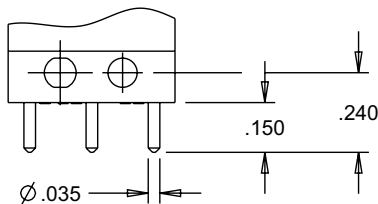

B2 BASICS WITH INTEGRAL LEVERS

B2-5
BASIC SWITCHES

SINGLE BREAK, SNAP-ACTION, COMMERCIAL & MILITARY GRADES, SUBMINIATURE, TWO WIDTHS, INTEGRAL LEVERS

WIRE LENGTH FOR A, B, C, D & E

WIRE LENGTH CODE	DIM. "X"	DIM. "Y"
A	06.00±.38	06.09±.38
B	12.00±.50	12.09±.50
C	18.00±.50	18.09±.50
D	24.00±.50	24.09±.50
E	30.00±.75	30.09±.75

TERMINAL STYLE 1
SINGLE SOLDER TURRET

TERMINAL STYLE 2
DOUBLE SOLDER TURRET

TERMINAL STYLE 3
QUICK CONNECT
MATES WITH AMP .058 INCH RECEPTACLES

TERMINAL STYLE 4
PRINTED CIRCUIT PIN 0.150" LONG

TERMINAL STYLE 5
PRINTED CIRCUIT PIN 0.270" LONG

TERMINAL STYLE 6
PRINTED CIRCUIT PIN 0.090" LONG

TERMINAL STYLE 7
RIGHT ANGLE PRINTED CIRCUIT PIN

TERMINAL STYLE 9
RIGHT ANGLE, OPPOSITE OF 7

SINGLE BREAK, SNAP-ACTION, COMMERCIAL & MILITARY GRADES, SUBMINIATURE, TWO WIDTHS, INTEGRAL LEVERS