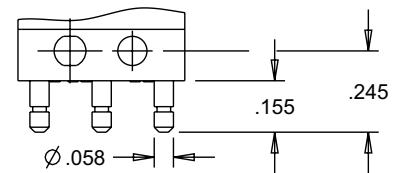

B2 BASICS WITH INTEGRAL LEVERS

B2-5
BASIC SWITCHES

SINGLE BREAK, SNAP-ACTION, COMMERCIAL & MILITARY GRADES, SUBMINIATURE, TWO WIDTHS, INTEGRAL LEVERS

WIRE LENGTH FOR A, B, C, D & E

WIRE LENGTH CODE	DIM. "X"	DIM. "Y"
A	06.00±.38	06.09±.38
B	12.00±.50	12.09±.50
C	18.00±.50	18.09±.50
D	24.00±.50	24.09±.50
E	30.00±.75	30.09±.75

TERMINAL STYLE 1
SINGLE SOLDER TURRET

TERMINAL STYLE 2
DOUBLE SOLDER TURRET

TERMINAL STYLE 3
QUICK CONNECT
MATES WITH AMP .058 INCH RECEPTACLES

TERMINAL STYLE 4
PRINTED CIRCUIT PIN 0.150" LONG

TERMINAL STYLE 5
PRINTED CIRCUIT PIN 0.270" LONG

TERMINAL STYLE 6
PRINTED CIRCUIT PIN 0.090" LONG

TERMINAL STYLE 7
RIGHT ANGLE PRINTED CIRCUIT PIN

TERMINAL STYLE 9
RIGHT ANGLE, OPPOSITE OF 7

SINGLE BREAK, SNAP-ACTION, COMMERCIAL & MILITARY GRADES, SUBMINIATURE, TWO WIDTHS, INTEGRAL LEVERS