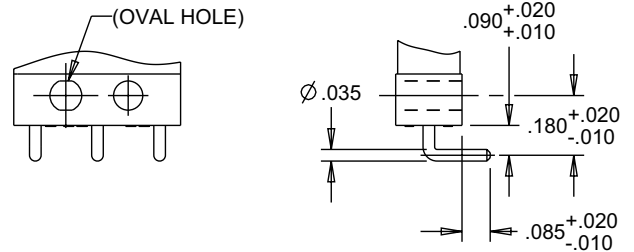

B2 BASICS WITH INTEGRAL LEVERS

B2-5
BASIC SWITCHES

SINGLE BREAK, SNAP-ACTION, COMMERCIAL & MILITARY GRADES, SUBMINIATURE, TWO WIDTHS, INTEGRAL LEVERS

WIRE LENGTH FOR A, B, C, D & E

WIRE LENGTH CODE	DIM. "X"	DIM. "Y"
A	06.00±.38	06.09±.38
B	12.00±.50	12.09±.50
C	18.00±.50	18.09±.50
D	24.00±.50	24.09±.50
E	30.00±.75	30.09±.75

TERMINAL STYLE 1
SINGLE SOLDER TURRET

TERMINAL STYLE 2
DOUBLE SOLDER TURRET

TERMINAL STYLE 3
QUICK CONNECT
MATES WITH AMP .058 INCH RECEPTACLES

TERMINAL STYLE 4
PRINTED CIRCUIT PIN 0.150" LONG

TERMINAL STYLE 5
PRINTED CIRCUIT PIN 0.270" LONG

TERMINAL STYLE 6
PRINTED CIRCUIT PIN 0.090" LONG

TERMINAL STYLE 7
RIGHT ANGLE PRINTED CIRCUIT PIN

TERMINAL STYLE 9
RIGHT ANGLE, OPPOSITE OF 7

SINGLE BREAK, SNAP-ACTION, COMMERCIAL & MILITARY GRADES, SUBMINIATURE, TWO WIDTHS, INTEGRAL LEVERS