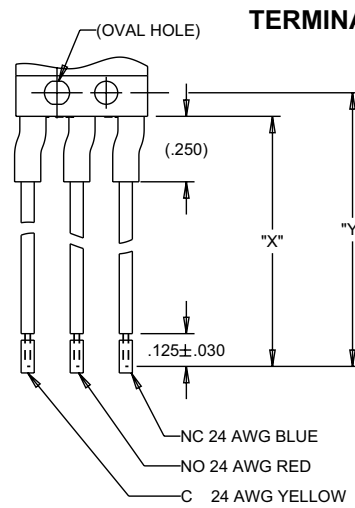

B2 BASICS WITH INTEGRAL LEVERS

B2-5
BASIC SWITCHES

SINGLE BREAK, SNAP-ACTION, COMMERCIAL & MILITARY GRADES, SUBMINIATURE, TWO WIDTHS, INTEGRAL LEVERS

WIRE LENGTH FOR A, B, C, D & E

WIRE LENGTH CODE	DIM. "X"	DIM. "Y"
A	06.00±.38	06.09±.38
B	12.00±.50	12.09±.50
C	18.00±.50	18.09±.50
D	24.00±.50	24.09±.50
E	30.00±.75	30.09±.75

TERMINAL STYLE 1
SINGLE SOLDER TURRET

TERMINAL STYLE 2
DOUBLE SOLDER TURRET

TERMINAL STYLE 3
QUICK CONNECT
MATES WITH AMP .058 INCH RECEPTACLES

TERMINAL STYLE 4
PRINTED CIRCUIT PIN 0.150" LONG

TERMINAL STYLE 5
PRINTED CIRCUIT PIN 0.270" LONG

TERMINAL STYLE 6
PRINTED CIRCUIT PIN 0.090" LONG

TERMINAL STYLE 7
RIGHT ANGLE PRINTED CIRCUIT PIN

TERMINAL STYLE 9
RIGHT ANGLE, OPPOSITE OF 7

SINGLE BREAK, SNAP-ACTION, COMMERCIAL & MILITARY GRADES, SUBMINIATURE, TWO WIDTHS, INTEGRAL LEVERS