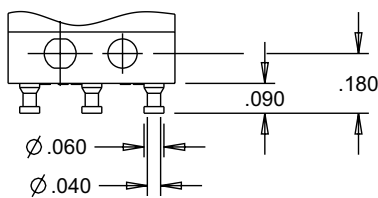

B2 BASICS WITH INTEGRAL LEVERS

B2-5
BASIC SWITCHES

SINGLE BREAK, SNAP-ACTION, COMMERCIAL & MILITARY GRADES, SUBMINIATURE, TWO WIDTHS, INTEGRAL LEVERS

WIRE LENGTH FOR A, B, C, D & E

WIRE LENGTH CODE	DIM. "X"	DIM. "Y"
A	06.00±.38	06.09±.38
B	12.00±.50	12.09±.50
C	18.00±.50	18.09±.50
D	24.00±.50	24.09±.50
E	30.00±.75	30.09±.75

TERMINAL STYLE 1
SINGLE SOLDER TURRET

TERMINAL STYLE 2
DOUBLE SOLDER TURRET

TERMINAL STYLE 3
QUICK CONNECT
MATES WITH AMP .058 INCH RECEPTACLES

TERMINAL STYLE 4
PRINTED CIRCUIT PIN 0.150" LONG

TERMINAL STYLE 5
PRINTED CIRCUIT PIN 0.270" LONG

TERMINAL STYLE 6
PRINTED CIRCUIT PIN 0.090" LONG

TERMINAL STYLE 7
RIGHT ANGLE PRINTED CIRCUIT PIN

TERMINAL STYLE 9
RIGHT ANGLE, OPPOSITE OF 7

SINGLE BREAK, SNAP-ACTION, COMMERCIAL & MILITARY GRADES, SUBMINIATURE, TWO WIDTHS, INTEGRAL LEVERS