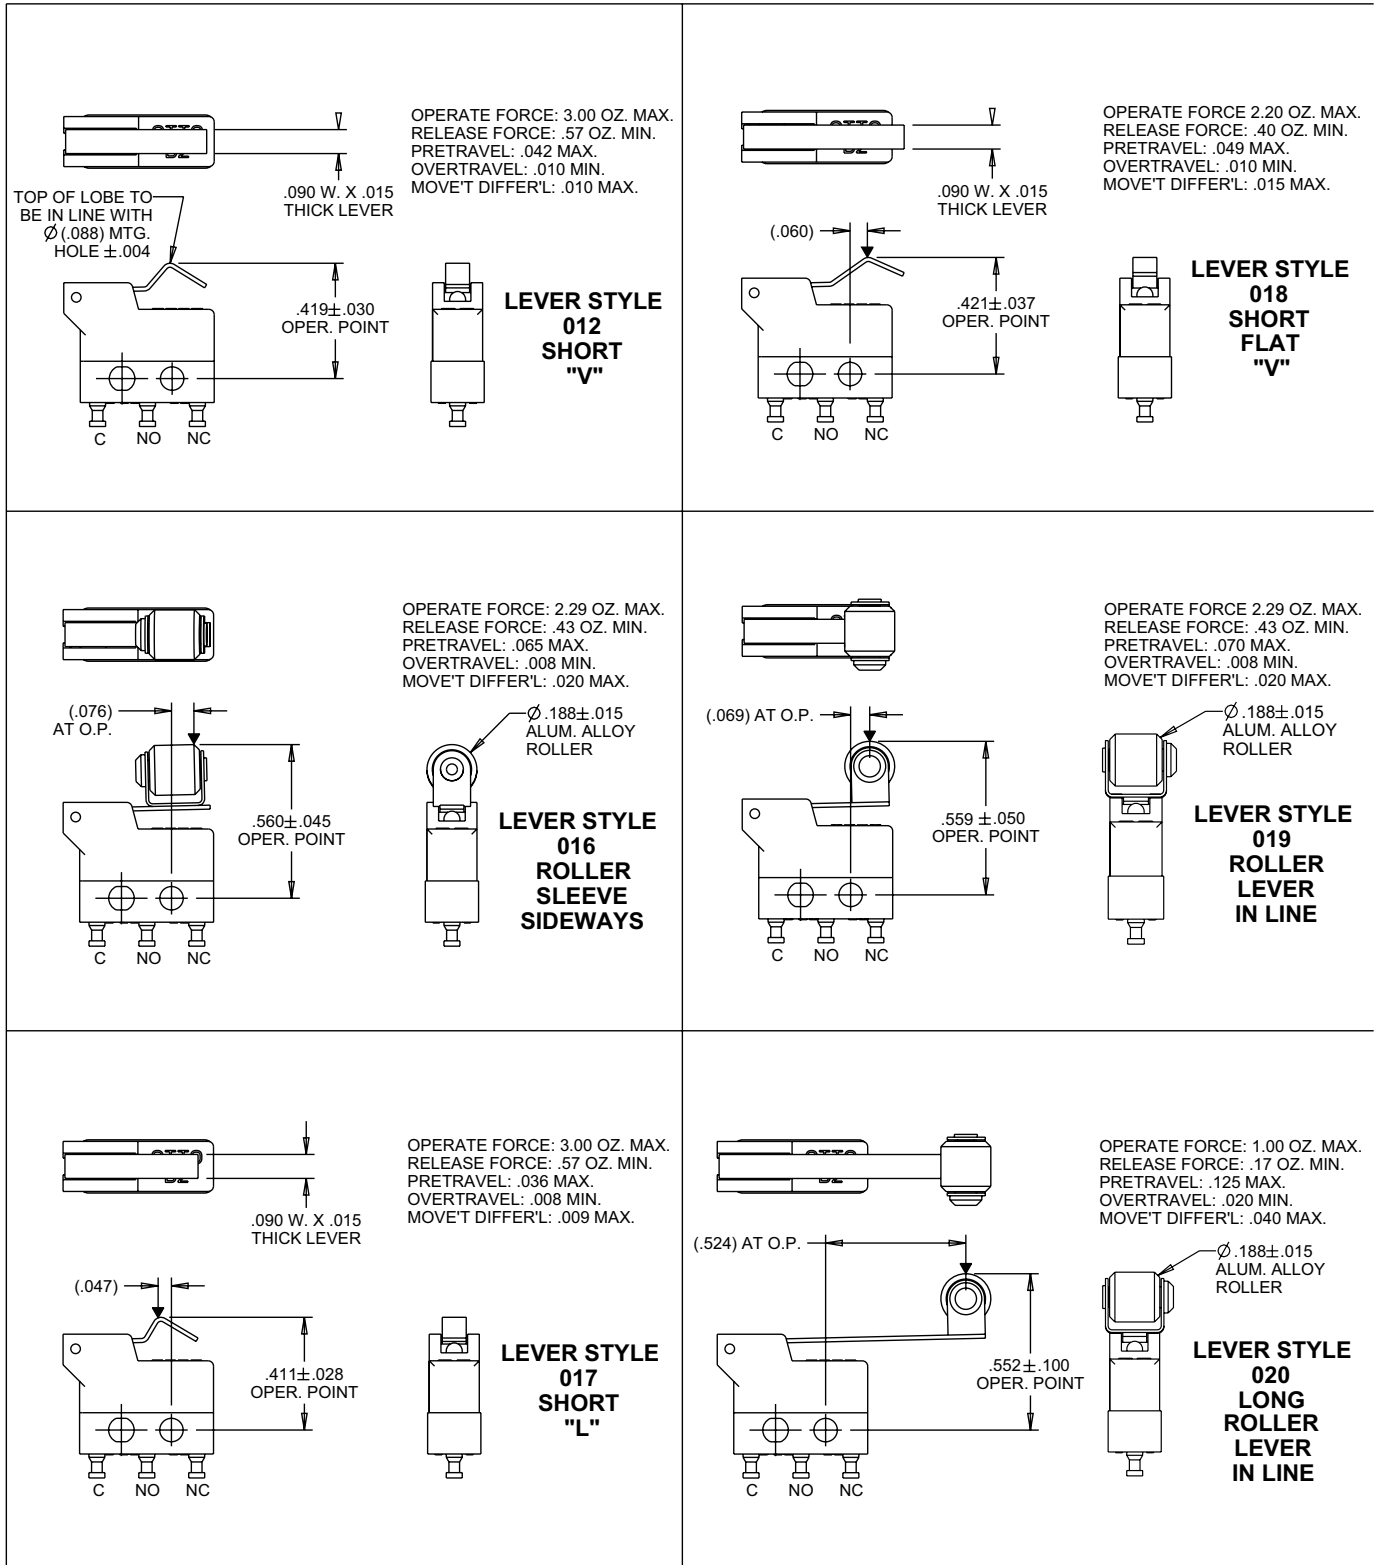

SINGLE BREAK, SNAP-ACTION, COMMERCIAL & MILITARY GRADES, SUBMINIATURE, TWO WIDTHS, INTEGRAL LEVERS

B2-5 LEVER STYLES