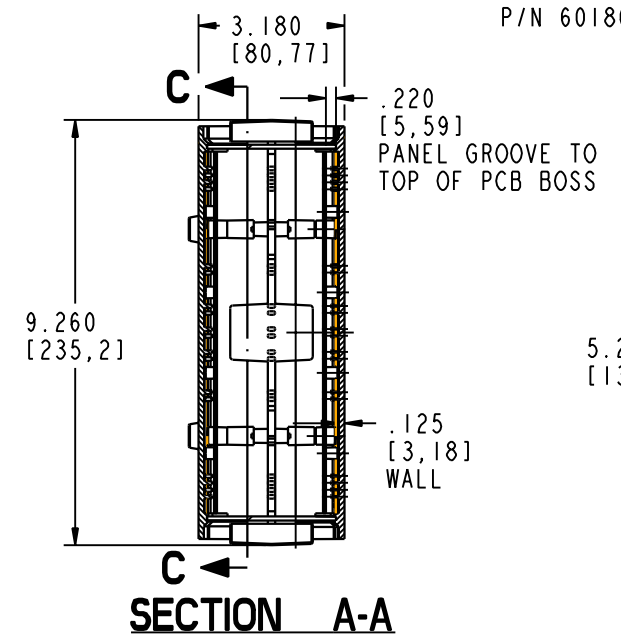

C-275

CB-275

CH-275

SECTION B-B

PANEL SIZE

PACINTEC®
1-610-361-4231

C-275, CB-275 & CH-275

VISIT **PACINTEC®**
ON THE WORLD WIDE WEB
www.pactecenclosures.com

COLOR / MATERIAL CODE		
COLOR	94HB	94VO
BLACK	000	028
P. C. BONE	039	060

DRAWING NUMBER	REV
79476	C

X-ON Electronics

Largest Supplier of Electrical and Electronic Components

Click to view similar products for [Enclosures, Boxes & Cases](#) *category:*