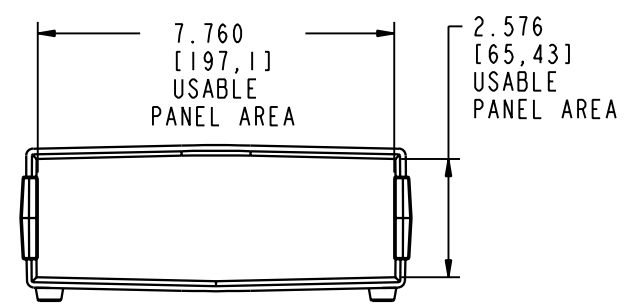

C-275

CB-275

CH-275

SECTION B-B

PANEL SIZE

PACINTEC®
1-610-361-4231

C-275, CB-275 & CH-275

VISIT **PACINTEC®**
ON THE WORLD WIDE WEB
www.pactecenclosures.com

COLOR / MATERIAL CODE		
COLOR	94HB	94VO
BLACK	000	028
P. C. BONE	039	060

DRAWING NUMBER	REV
79476	C

X-ON Electronics

Largest Supplier of Electrical and Electronic Components

Click to view similar products for [Enclosures, Boxes & Cases](#) *category:*