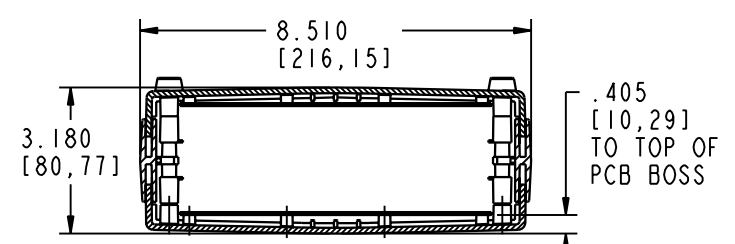

C-275

CB-275

CH-275

SECTION B-B

PANEL SIZE

PACINTEC®
1-610-361-4231

C-275, CB-275 & CH-275

VISIT **PACINTEC®**
ON THE WORLD WIDE WEB
www.pactecenclosures.com

COLOR / MATERIAL CODE		
COLOR	94HB	94VO
BLACK	000	028
P. C. BONE	039	060

DRAWING NUMBER	REV
79476	C

X-ON Electronics

Largest Supplier of Electrical and Electronic Components

Click to view similar products for [Enclosures, Boxes & Cases](#) *category:*