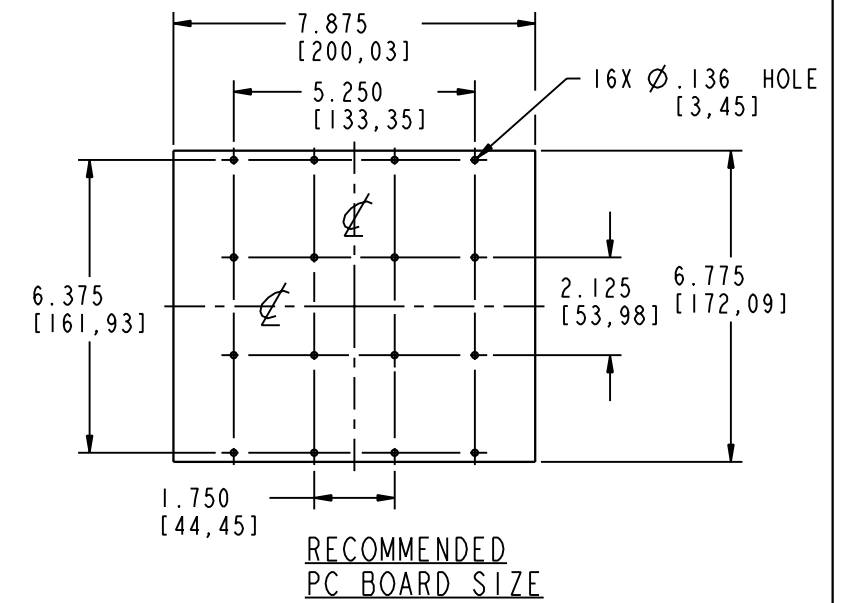

C-275

CB-275

CH-275

SECTION B-B

PANEL SIZE

PACINTEC®
1-610-361-4231

C-275, CB-275 & CH-275

VISIT **PACINTEC®**
ON THE WORLD WIDE WEB
www.pactecenclosures.com

COLOR / MATERIAL CODE		
COLOR	94HB	94VO
BLACK	000	028
P. C. BONE	039	060

DRAWING NUMBER	REV
79476	C

X-ON Electronics

Largest Supplier of Electrical and Electronic Components

Click to view similar products for [Enclosures, Boxes & Cases](#) *category:*