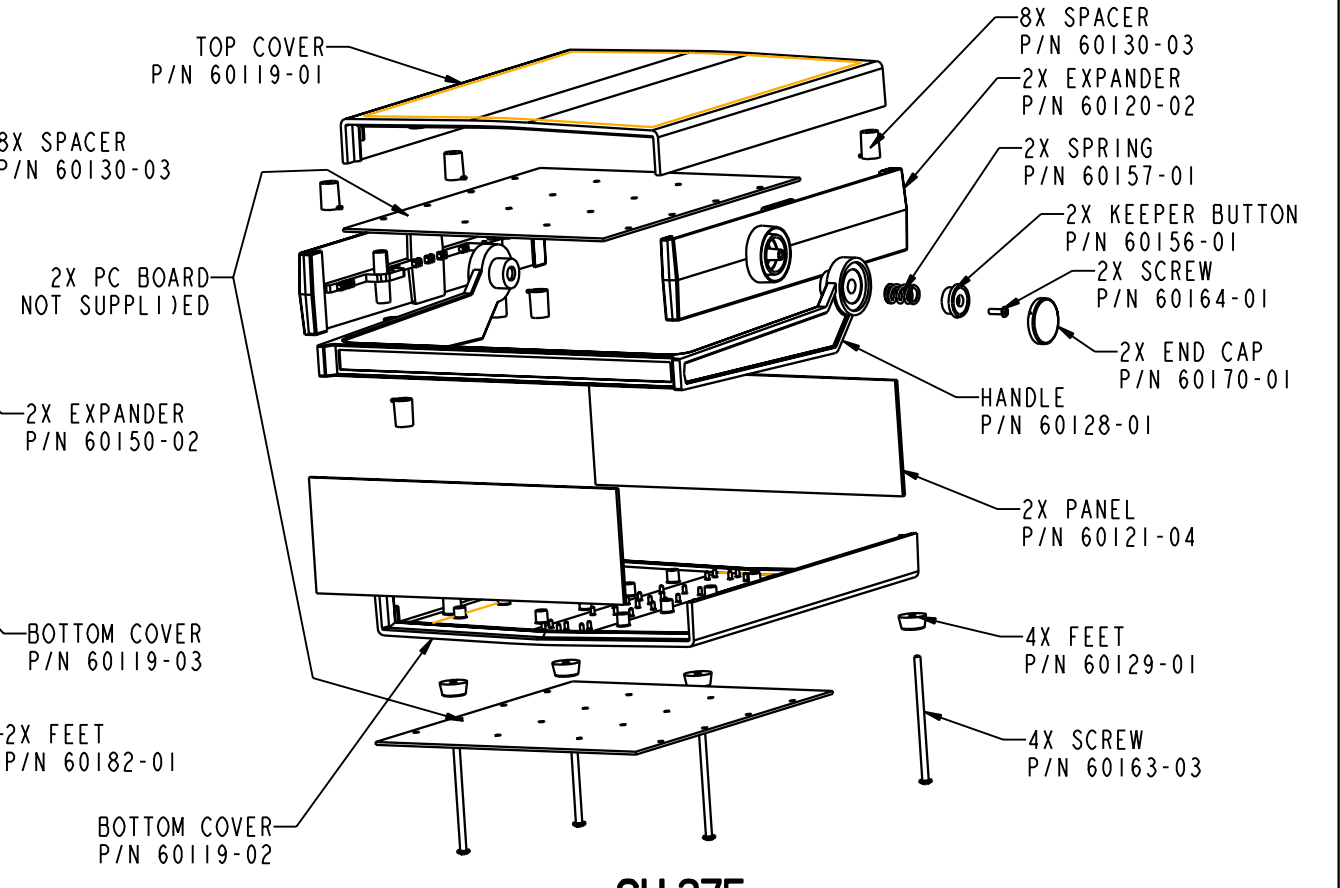

C-275

CB-275

CH-275

SECTION B-B

PANEL SIZE

PACINTEC®
1-610-361-4231

C-275, CB-275 & CH-275

VISIT **PACINTEC®**
ON THE WORLD WIDE WEB
www.pactecenclosures.com

COLOR / MATERIAL CODE		
COLOR	94HB	94VO
BLACK	000	028
P. C. BONE	039	060

DRAWING NUMBER	REV
79476	C

X-ON Electronics

Largest Supplier of Electrical and Electronic Components

Click to view similar products for [Enclosures, Boxes & Cases](#) *category:*