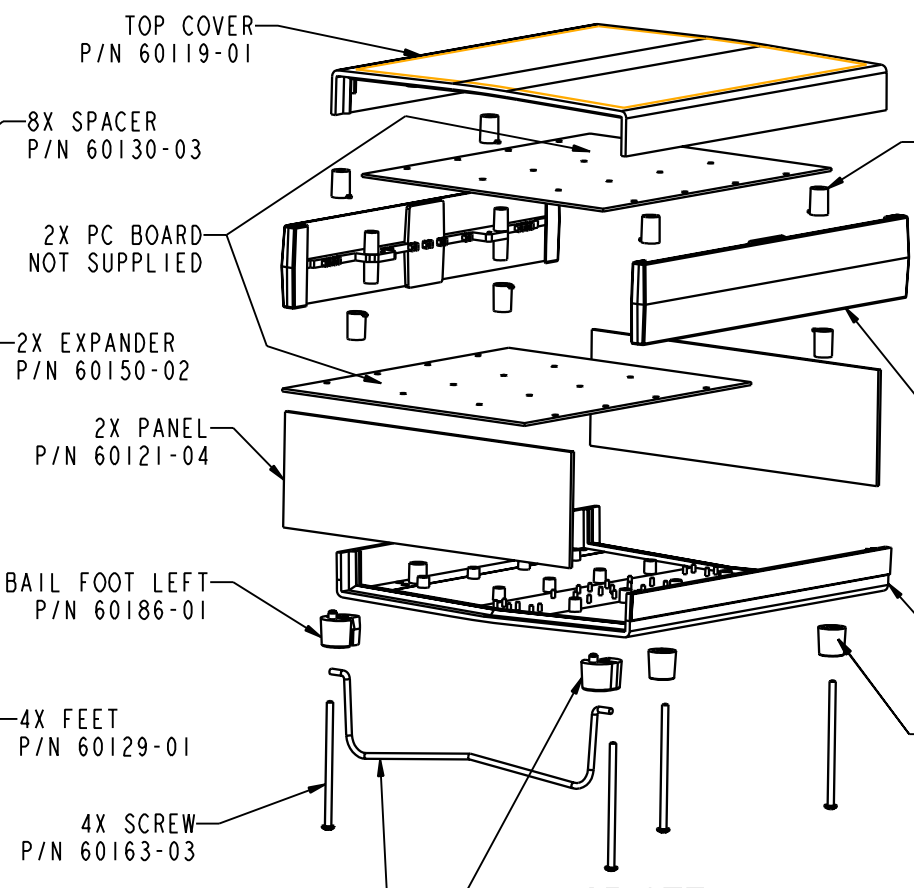

C-275

CB-275

CH-275

SECTION B-B

PANEL SIZE

PACINTEC®
1-610-361-4231

C-275, CB-275 & CH-275

VISIT **PACINTEC®**
ON THE WORLD WIDE WEB
www.pactecenclosures.com

COLOR / MATERIAL CODE		
COLOR	94HB	94VO
BLACK	000	028
P. C. BONE	039	060

DRAWING NUMBER	REV
79476	C

X-ON Electronics

Largest Supplier of Electrical and Electronic Components

Click to view similar products for [Enclosures, Boxes & Cases](#) *category:*