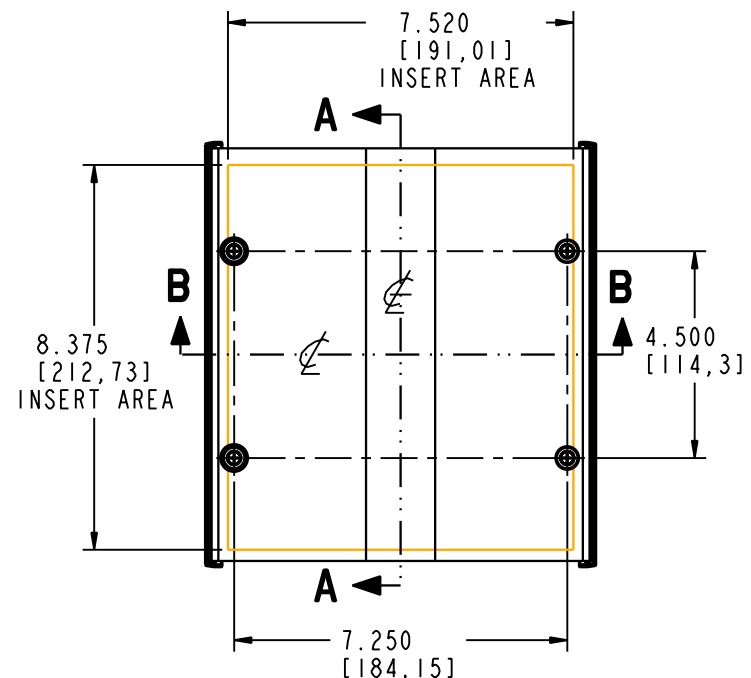

C-275

CB-275

CH-275

SECTION B-B

PANEL SIZE

PACINTEC®
1-610-361-4231

C-275, CB-275 & CH-275

VISIT **PACINTEC®**
ON THE WORLD WIDE WEB
www.pactecenclosures.com

COLOR / MATERIAL CODE		
COLOR	94HB	94VO
BLACK	000	028
P. C. BONE	039	060

DRAWING NUMBER	REV
79476	C

X-ON Electronics

Largest Supplier of Electrical and Electronic Components

Click to view similar products for [Enclosures, Boxes & Cases](#) *category:*