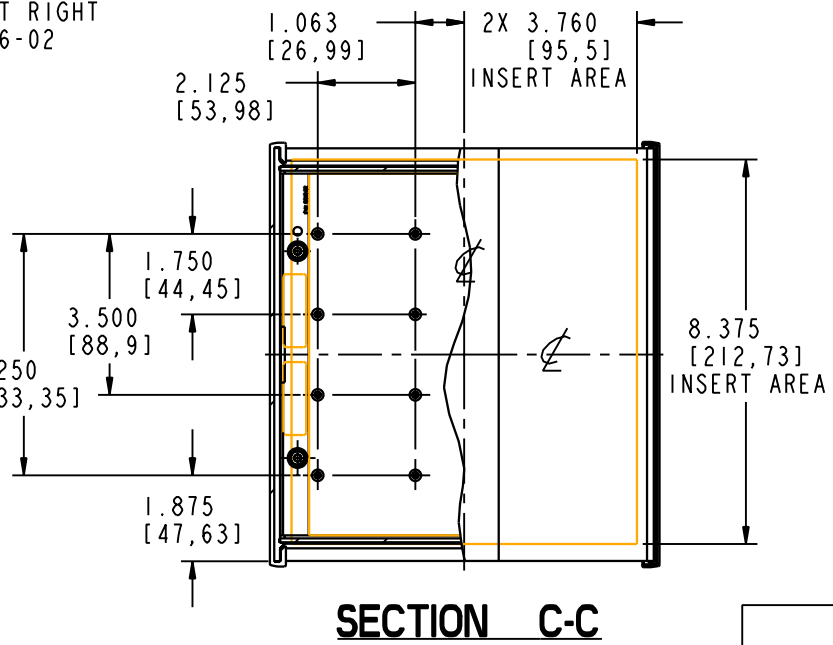

C-275

CB-275

CH-275

SECTION B-B

PANEL SIZE

PACINTEC®
1-610-361-4231

C-275, CB-275 & CH-275

VISIT **PACINTEC®**
ON THE WORLD WIDE WEB
www.pactecenclosures.com

COLOR / MATERIAL CODE		
COLOR	94HB	94VO
BLACK	000	028
P. C. BONE	039	060

DRAWING NUMBER	REV
79476	C

X-ON Electronics

Largest Supplier of Electrical and Electronic Components

Click to view similar products for [Enclosures, Boxes & Cases](#) *category:*