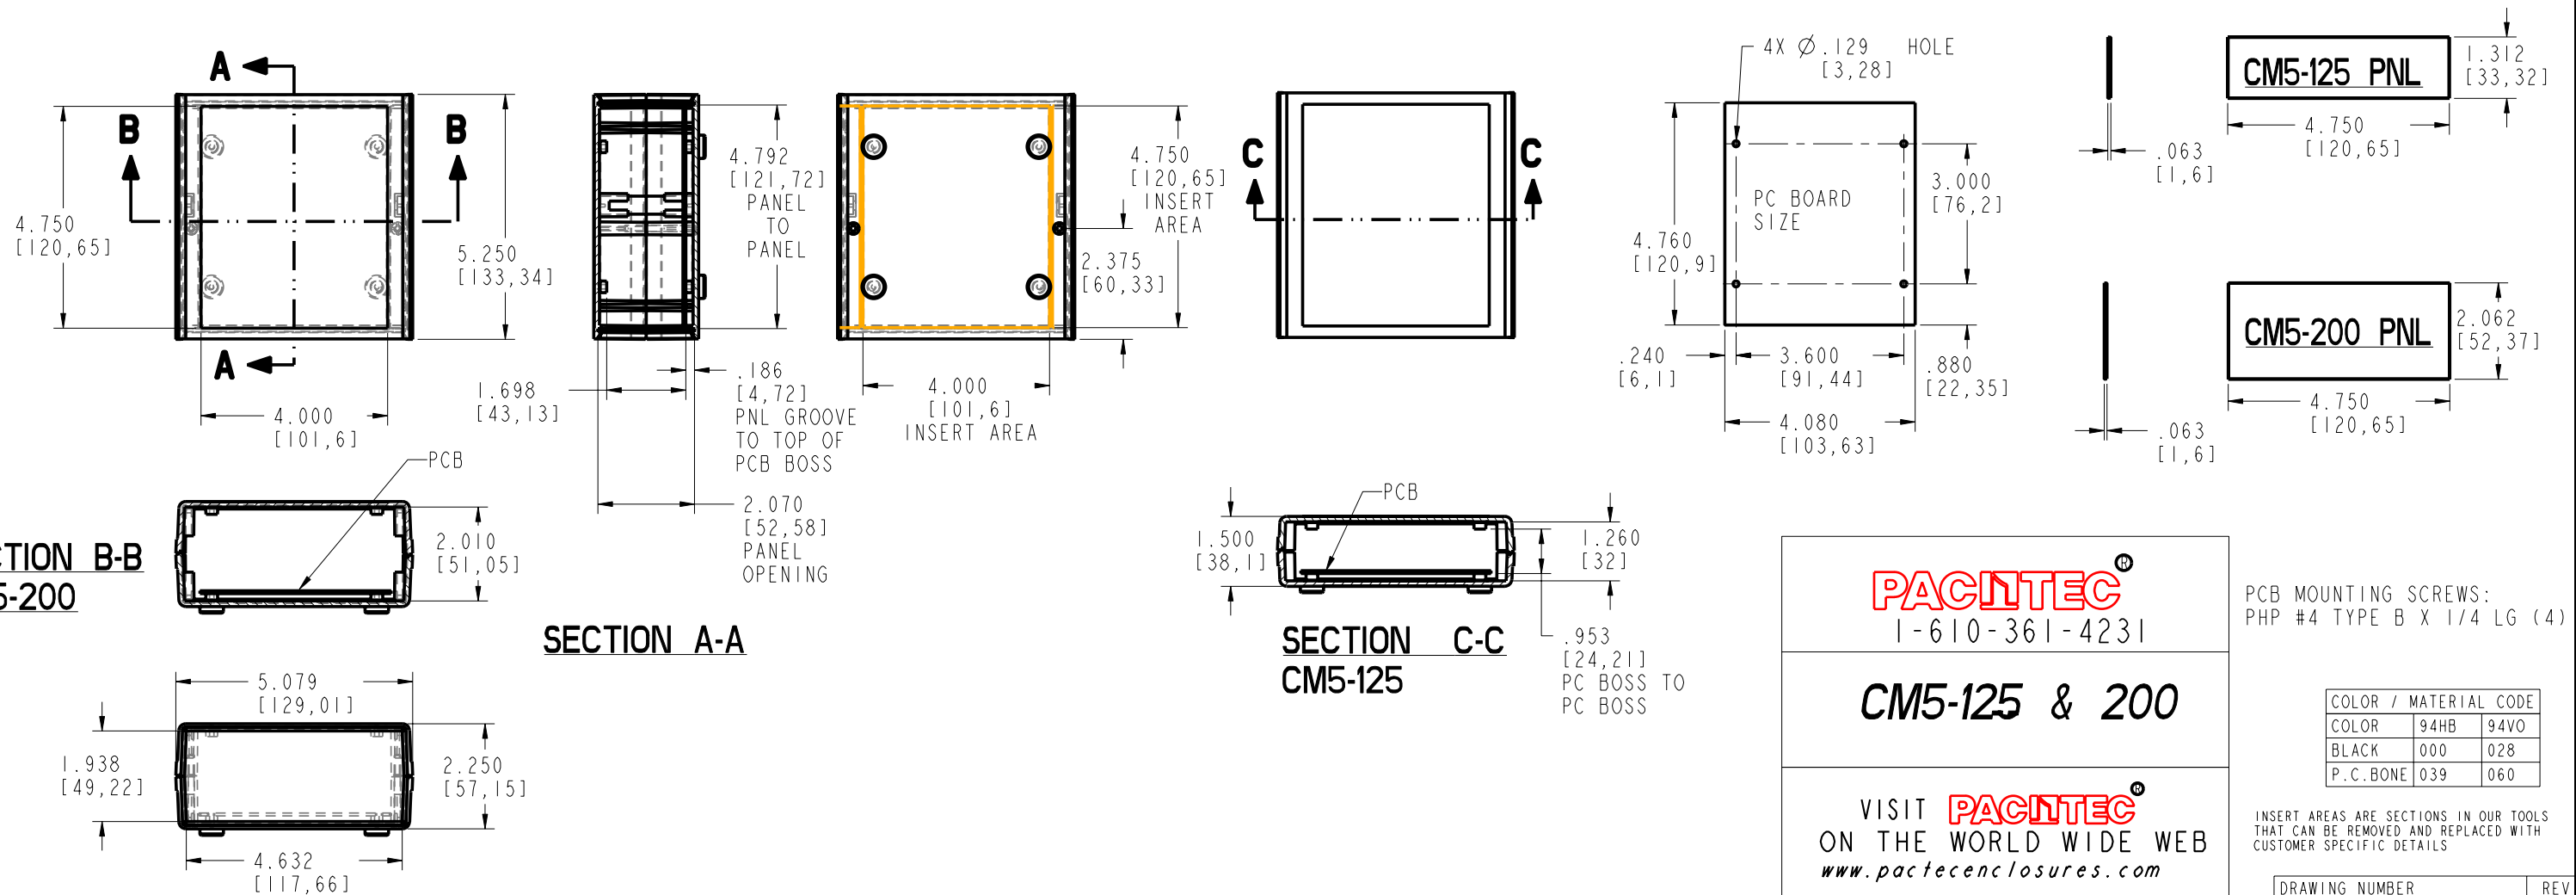

CM5-125

CM5-200

PACNTEC[®]
1-610-361-4231

CM5-125 & 200

VISIT **PACNTEC**[®]
ON THE WORLD WIDE WEB
www.pactecenclosures.com

COLOR / MATERIAL CODE		
COLOR	94HB	94VO
BLACK	000	028
P.C.BONE	039	060

INSERT AREAS ARE SECTIONS IN OUR TOOLS THAT CAN BE REMOVED AND REPLACED WITH CUSTOMER SPECIFIC DETAILS