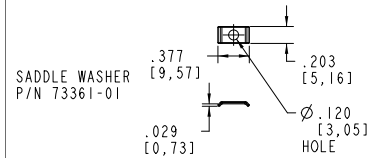

**TABLE 2**

ALL HARDWARE IS 4-40, ALL SCREWS AND THUMB SCREWS ARE CAPTIVE. THE JACK NUT IS NOT CAPTIVE AND THIS ITEM CAN BE THREADED INTO THE HOUSING, OR THE HOLE CAN BE ENLARGED.

**SECTION A-A**

TOP AND BOTTOM COVER  
SEE TABLE 1 FOR P/N

CONNECTORS  
AND PC BOARD  
NOT SUPPLIED

**SECTION B-B**

**SECTION C-C**

**TABLE 1**

CN SIZE	S	M	L
HOUSING PART NUMBER	CNS-0303	CNM-0303	CNL-0303
DIM D PCB SIZE	SEE NOTE 1		
DIM E OVERALL SIZE	2.734 [69,44]	3.234 [82,14]	3.734 [94,84]
DIM F MAX CRITICAL DIM	2.610 [66,29]	3.110 [79,0]	3.610 [91,69]
DIM X & Y	1.500	2.000	2.500