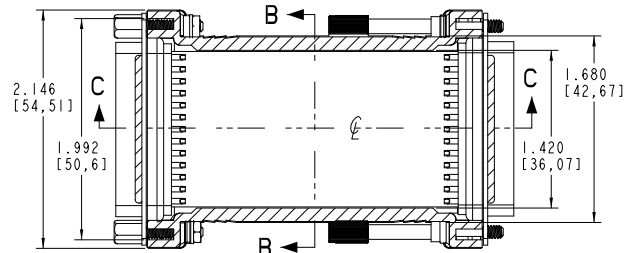

**TABLE 2**

ALL HARDWARE IS 4-40, ALL SCREWS AND THUMB SCREWS ARE CAPTIVE. THE JACK NUT IS NOT CAPTIVE AND THIS ITEM CAN BE THREADED INTO THE HOUSING, OR THE HOLE CAN BE ENLARGED.

**SECTION A-A**

TOP AND BOTTOM COVER  
SEE TABLE 1 FOR P/N

CONNECTORS  
AND PC BOARD  
NOT SUPPLIED

**SECTION B-B**

**SECTION C-C**

**TABLE 1**

CN SIZE	S	M	L
HOUSING PART NUMBER	CNS-0303	CNM-0303	CNL-0303
DIM D PCB SIZE	SEE NOTE 1		
DIM E OVERALL SIZE	2.734 [69,44]	3.234 [82,14]	3.734 [94,84]
DIM F MAX CRITICAL DIM	2.610 [66,29]	3.110 [79,0]	3.610 [91,69]
DIM X & Y	1.500	2.000	2.500

DB25 STRAIGHT CONNECTOR TO DB25 STRAIGHT CONNECTOR

**PACINTEC**  
1-610-361-4200

**CN-0303 SERIES**  
SEE TABLE 1

VISIT **PACINTEC**  
ON THE WORLD WIDE WEB  
[www.pacintecenclosures.com](http://www.pacintecenclosures.com)