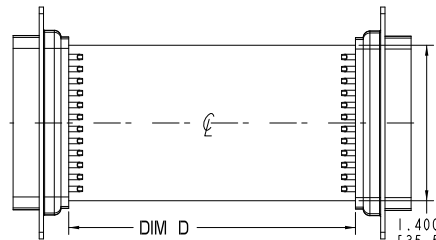

**TABLE 2**

ALL HARDWARE IS 4-40, ALL SCREWS AND THUMB SCREWS ARE CAPTIVE. THE JACK NUT IS NOT CAPTIVE AND THIS ITEM CAN BE THREADED INTO THE HOUSING, OR THE HOLE CAN BE ENLARGED.

**SECTION A-A**

TOP AND BOTTOM COVER  
SEE TABLE 1 FOR P/N

CONNECTORS  
AND PC BOARD  
NOT SUPPLIED

**SECTION B-B**

**SECTION C-C**

**TABLE 1**

CN SIZE	S	M	L
HOUSING PART NUMBER	CNS-0303	CNM-0303	CNL-0303
DIM D PCB SIZE	SEE NOTE 1		
DIM E OVERALL SIZE	2.734 [69,44]	3.234 [82,14]	3.734 [94,84]
DIM F MAX CRITICAL DIM	2.610 [66,29]	3.110 [79,0]	3.610 [91,69]
DIM X & Y	1.500	2.000	2.500

DB25 STRAIGHT CONNECTOR TO DB25 STRAIGHT CONNECTOR

**PACINTEC**  
1-610-361-4200

**CN-0303 SERIES**  
SEE TABLE 1

VISIT **PACINTEC**  
ON THE WORLD WIDE WEB  
[www.pacintecenclosures.com](http://www.pacintecenclosures.com)