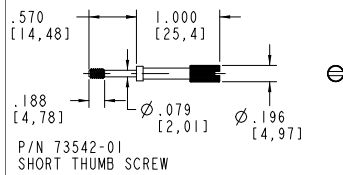

**TABLE 2**

ALL HARDWARE IS 4-40, ALL SCREWS AND THUMB SCREWS ARE CAPTIVE. THE JACK NUT IS NOT CAPTIVE AND THIS ITEM CAN BE THREADED INTO THE HOUSING, OR THE HOLE CAN BE ENLARGED.

**SECTION A-A**

TOP AND BOTTOM COVER  
SEE TABLE 1 FOR P/N

CONNECTORS  
AND PC BOARD  
NOT SUPPLIED

**SECTION B-B**

**SECTION C-C**

**TABLE 1**

CN SIZE	S	M	L
HOUSING PART NUMBER	CNS-0303	CNM-0303	CNL-0303
DIM D PCB SIZE	SEE NOTE 1		
DIM E OVERALL SIZE	2.734 [69,44]	3.234 [82,14]	3.734 [94,84]
DIM F MAX CRITICAL DIM	2.610 [66,29]	3.110 [79,0]	3.610 [91,69]
DIM X & Y	1.500	2.000	2.500