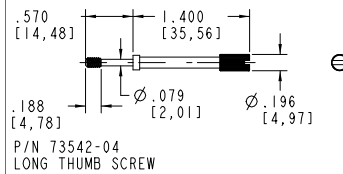

**TABLE 2**

ALL HARDWARE IS 4-40, ALL SCREWS AND THUMB SCREWS ARE CAPTIVE. THE JACK NUT IS NOT CAPTIVE AND THIS ITEM CAN BE THREADED INTO THE HOUSING, OR THE HOLE CAN BE ENLARGED.

**SECTION A-A**

TOP AND BOTTOM COVER  
SEE TABLE 1 FOR P/N

CONNECTORS  
AND PC BOARD  
NOT SUPPLIED

**SECTION B-B**

**SECTION C-C**

**TABLE 1**

CN SIZE	S	M	L
HOUSING PART NUMBER	CNS-0303	CNM-0303	CNL-0303
DIM D PCB SIZE	SEE NOTE 1		
DIM E OVERALL SIZE	2.734 [69,44]	3.234 [82,14]	3.734 [94,84]
DIM F MAX CRITICAL DIM	2.610 [66,29]	3.110 [79,0]	3.610 [91,69]
DIM X & Y	1.500	2.000	2.500

DB25 STRAIGHT CONNECTOR TO DB25 STRAIGHT CONNECTOR

**PACINTEC**  
1-610-361-4200

**CN-0303 SERIES**  
SEE TABLE 1

VISIT **PACINTEC**  
ON THE WORLD WIDE WEB  
[www.pacintecenclosures.com](http://www.pacintecenclosures.com)