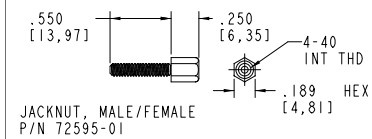

**TABLE 2**

ALL HARDWARE IS 4-40, ALL SCREWS AND THUMB SCREWS ARE CAPTIVE. THE JACK NUT IS NOT CAPTIVE AND THIS ITEM CAN BE THREADED INTO THE HOUSING, OR THE HOLE CAN BE ENLARGED.

**SECTION A-A**

TOP AND BOTTOM COVER  
SEE TABLE 1 FOR P/N

CONNECTORS  
AND PC BOARD  
NOT SUPPLIED

**SECTION B-B**

**SECTION C-C**

**TABLE 1**

CN SIZE	S	M	L
HOUSING PART NUMBER	CNS-0303	CNM-0303	CNL-0303
DIM D PCB SIZE	SEE NOTE 1		
DIM E OVERALL SIZE	2.734 [69,44]	3.234 [82,14]	3.734 [94,84]
DIM F MAX CRITICAL DIM	2.610 [66,29]	3.110 [79,0]	3.610 [91,69]
DIM X & Y	1.500	2.000	2.500