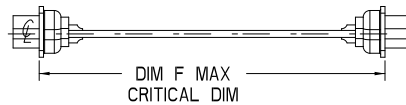

**TABLE 2**

ALL HARDWARE IS 4-40, ALL SCREWS AND THUMB SCREWS ARE CAPTIVE. THE JACK NUT IS NOT CAPTIVE AND THIS ITEM CAN BE THREADED INTO THE HOUSING, OR THE HOLE CAN BE ENLARGED.

**SECTION A-A**

TOP AND BOTTOM COVER  
SEE TABLE 1 FOR P/N

CONNECTORS  
AND PC BOARD  
NOT SUPPLIED

**SECTION B-B**

**SECTION C-C**

**TABLE 1**

CN SIZE	S	M	L
HOUSING PART NUMBER	CNS-0303	CNM-0303	CNL-0303
DIM D PCB SIZE	SEE NOTE 1		
DIM E OVERALL SIZE	2.734 [69,44]	3.234 [82,14]	3.734 [94,84]
DIM F MAX CRITICAL DIM	2.610 [66,29]	3.110 [79,0]	3.610 [91,69]
DIM X & Y	1.500	2.000	2.500