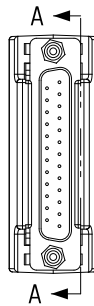

**TABLE 2**

ALL HARDWARE IS 4-40, ALL SCREWS AND THUMB SCREWS ARE CAPTIVE. THE JACK NUT IS NOT CAPTIVE AND THIS ITEM CAN BE THREADED INTO THE HOUSING, OR THE HOLE CAN BE ENLARGED.

**SECTION A-A**

TOP AND BOTTOM COVER  
SEE TABLE 1 FOR P/N

CONNECTORS  
AND PC BOARD  
NOT SUPPLIED

**SECTION B-B**

**SECTION C-C**

**TABLE 1**

CN SIZE	S	M	L
HOUSING PART NUMBER	CNS-0303	CNM-0303	CNL-0303
DIM D PCB SIZE	SEE NOTE 1		
DIM E OVERALL SIZE	2.734 [69,44]	3.234 [82,14]	3.734 [94,84]
DIM F MAX CRITICAL DIM	2.610 [66,29]	3.110 [79,0]	3.610 [91,69]
DIM X & Y	1.500	2.000	2.500

DB25 STRAIGHT CONNECTOR TO DB25 STRAIGHT CONNECTOR

**PACINTEC**  
1-610-361-4200

**CN-0303 SERIES**  
SEE TABLE 1

VISIT **PACINTEC**  
ON THE WORLD WIDE WEB  
[www.pacintecenclosures.com](http://www.pacintecenclosures.com)