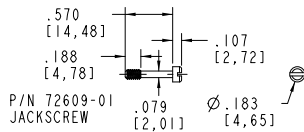

**TABLE 2**

ALL HARDWARE IS 4-40, ALL SCREWS AND THUMB SCREWS ARE CAPTIVE. THE JACK NUT IS NOT CAPTIVE AND THIS ITEM CAN BE THREADED INTO THE HOUSING, OR THE HOLE CAN BE ENLARGED.

**SECTION A-A**

TOP AND BOTTOM COVER  
SEE TABLE 1 FOR P/N

CONNECTORS  
AND PC BOARD  
NOT SUPPLIED

**SECTION B-B**

**SECTION C-C**

**TABLE 1**

CN SIZE	S	M	L
HOUSING PART NUMBER	CNS-0303	CNM-0303	CNL-0303
DIM D PCB SIZE	SEE NOTE 1		
DIM E OVERALL SIZE	2.734 [69,44]	3.234 [82,14]	3.734 [94,84]
DIM F MAX CRITICAL DIM	2.610 [66,29]	3.110 [79,0]	3.610 [91,69]
DIM X & Y	1.500	2.000	2.500

DB25 STRAIGHT CONNECTOR TO DB25 STRAIGHT CONNECTOR

**PACINTEC**  
1-610-361-4200

**CN-0303 SERIES**  
SEE TABLE 1

VISIT **PACINTEC**  
ON THE WORLD WIDE WEB  
[www.pacintecenclosures.com](http://www.pacintecenclosures.com)