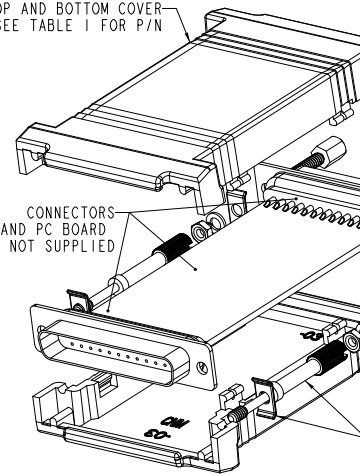

**TABLE 2**

ALL HARDWARE IS 4-40, ALL SCREWS AND THUMB SCREWS ARE CAPTIVE. THE JACK NUT IS NOT CAPTIVE AND THIS ITEM CAN BE THREADED INTO THE HOUSING, OR THE HOLE CAN BE ENLARGED.

**SECTION A-A**

TOP AND BOTTOM COVER  
SEE TABLE 1 FOR P/N

CONNECTORS  
AND PC BOARD  
NOT SUPPLIED

**SECTION B-B**

**SECTION C-C**

**TABLE 1**

CN SIZE	S	M	L
HOUSING PART NUMBER	CNS-0303	CNM-0303	CNL-0303
DIM D PCB SIZE	SEE NOTE 1		
DIM E OVERALL SIZE	2.734 [69,44]	3.234 [82,14]	3.734 [94,84]
DIM F MAX CRITICAL DIM	2.610 [66,29]	3.110 [79,0]	3.610 [91,69]
DIM X & Y	1.500	2.000	2.500

DB25 STRAIGHT CONNECTOR TO DB25 STRAIGHT CONNECTOR

**PACINTEC**  
1-610-361-4200

**CN-0303 SERIES**  
SEE TABLE 1

VISIT **PACINTEC**  
ON THE WORLD WIDE WEB  
[www.pacintecenclosures.com](http://www.pacintecenclosures.com)