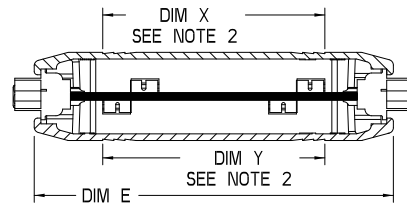

**TABLE 2**

ALL HARDWARE IS 4-40, ALL SCREWS AND THUMB SCREWS ARE CAPTIVE. THE JACK NUT IS NOT CAPTIVE AND THIS ITEM CAN BE THREADED INTO THE HOUSING, OR THE HOLE CAN BE ENLARGED.

**SECTION A-A**

TOP AND BOTTOM COVER  
SEE TABLE 1 FOR P/N

CONNECTORS  
AND PC BOARD  
NOT SUPPLIED

**SECTION B-B**

**SECTION C-C**

**TABLE 1**

CN SIZE	S	M	L
HOUSING PART NUMBER	CNS-0303	CNM-0303	CNL-0303
DIM D PCB SIZE	SEE NOTE 1		
DIM E OVERALL SIZE	2.734 [69,44]	3.234 [82,14]	3.734 [94,84]
DIM F MAX CRITICAL DIM	2.610 [66,29]	3.110 [79,0]	3.610 [91,69]
DIM X & Y	1.500	2.000	2.500

DB25 STRAIGHT CONNECTOR TO DB25 STRAIGHT CONNECTOR

**PACINTEC**  
1-610-361-4200

**CN-0303 SERIES**  
SEE TABLE 1

VISIT **PACINTEC**  
ON THE WORLD WIDE WEB  
[www.pacintecenclosures.com](http://www.pacintecenclosures.com)