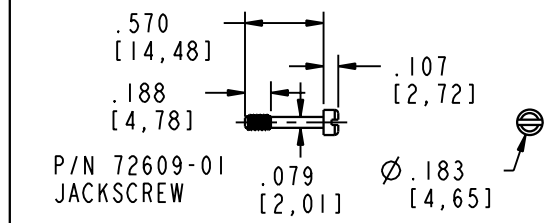

TABLE 2

ALL HARDWARE IS 4-40, ALL SCREWS AND THUMB SCREWS ARE CAPTIVE. THE JACK NUT IS NOT CAPTIVE AND THIS ITEM CAN BE THREADED INTO THE HOUSING, OR THE HOLE CAN BE ENLARGED.

- NOTES:
1. ACTUAL PCB LENGTH IS A PRODUCT OF THE CONNECTORS SELECTED.
 2. DIM X & Y ARE TOP AND BOTTOM COVER INSERT AREA X 1.450 [36,83] WIDE.
 3. HARDWARE TO BE ORDERED SEPARATE FROM TABLE 2 PER CUSTOMER SPECIFIC REQUIREMENTS.

TABLE 1

CN SIZE	S	M	L
HOUSING PART NUMBER	CNS-0103	CNM-0103	CNL-0103
DIM D PCB SIZE	SEE NOTE 1		
DIM E OVERALL SIZE	2.734 [69,44]	3.234 [82,14]	3.734 [94,84]
DIM F MAX CRITICAL DIM	2.610 [66,29]	3.110 [79,01]	3.610 [91,69]
DIM X & Y INSERT AREA	1.500 [38,10]	2.000 [50,80]	2.500 [63,50]