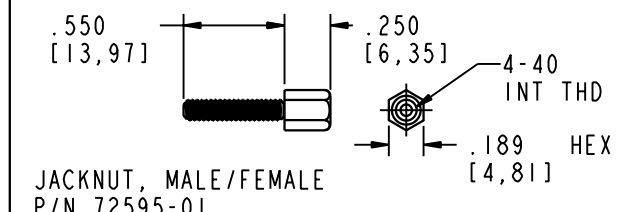

TABLE 2

ALL HARDWARE IS 4-40, ALL SCREWS AND THUMB SCREWS ARE CAPTIVE. THE JACK NUT IS NOT CAPTIVE AND THIS ITEM CAN BE THREADED INTO THE HOUSING, OR THE HOLE CAN BE ENLARGED.

- NOTES:
1. ACTUAL PCB LENGTH IS A PRODUCT OF THE CONNECTORS SELECTED.
 2. DIM X & Y ARE TOP AND BOTTOM COVER INSERT AREA X 1.450 [36,83] WIDE.
 3. HARDWARE TO BE ORDERED SEPARATE FROM TABLE 2 PER CUSTOMER SPECIFIC REQUIREMENTS.

TABLE 1

CN SIZE	S	M	L
HOUSING PART NUMBER	CNS-0103	CNM-0103	CNL-0103
DIM D PCB SIZE	SEE NOTE 1		
DIM E OVERALL SIZE	2.734 [69,44]	3.234 [82,14]	3.734 [94,84]
DIM F MAX CRITICAL DIM	2.610 [66,29]	3.110 [79,01]	3.610 [91,69]
DIM X & Y INSERT AREA	1.500 [38,10]	2.000 [50,80]	2.500 [63,50]