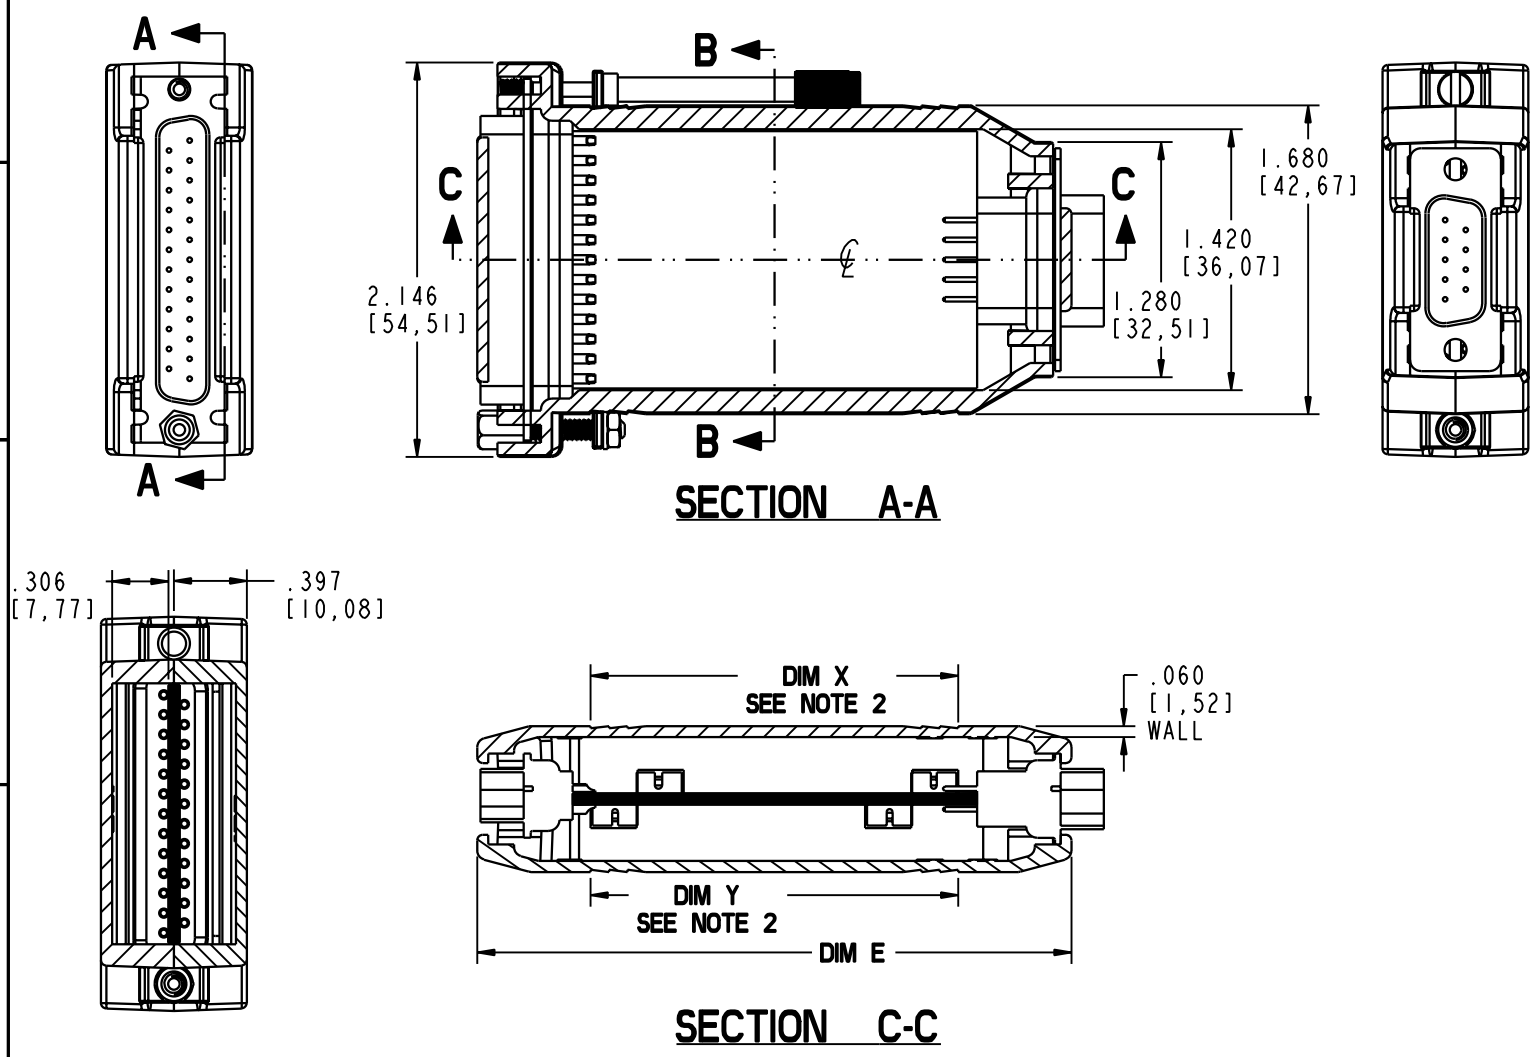

TABLE 2

ALL HARDWARE IS 4-40, ALL SCREWS AND THUMB SCREWS ARE CAPTIVE. THE JACK NUT IS NOT CAPTIVE AND THIS ITEM CAN BE THREADED INTO THE HOUSING, OR THE HOLE CAN BE ENLARGED.

- NOTES:
1. ACTUAL PCB LENGTH IS A PRODUCT OF THE CONNECTORS SELECTED.
 2. DIM X & Y ARE TOP AND BOTTOM COVER INSERT AREA X 1.450 [36,83] WIDE.
 3. HARDWARE TO BE ORDERED SEPARATE FROM TABLE 2 PER CUSTOMER SPECIFIC REQUIREMENTS.

TABLE 1

CN SIZE	S	M	L
HOUSING PART NUMBER	CNS-0103	CNM-0103	CNL-0103
DIM D PCB SIZE	SEE NOTE 1		
DIM E OVERALL SIZE	2.734 [69,44]	3.234 [82,14]	3.734 [94,84]
DIM F MAX CRITICAL DIM	2.610 [66,29]	3.110 [79,01]	3.610 [91,69]
DIM X & Y INSERT AREA	1.500 [38,10]	2.000 [50,80]	2.500 [63,50]

DB9 STRAIGHT CONNECTOR TO DB25 STRAIGHT CONNECTOR

PACINTEC[®]
1-610-361-4231

CN-0103-SERIES
SEE TABLE 1

VISIT **PACINTEC**[®]
ON THE WORLD WIDE WEB
www.pactecenclosures.com

COLOR / MATERIAL CODE		
COLOR	94HB	94VO
BLACK	000	028
P. C. BONE	039	060