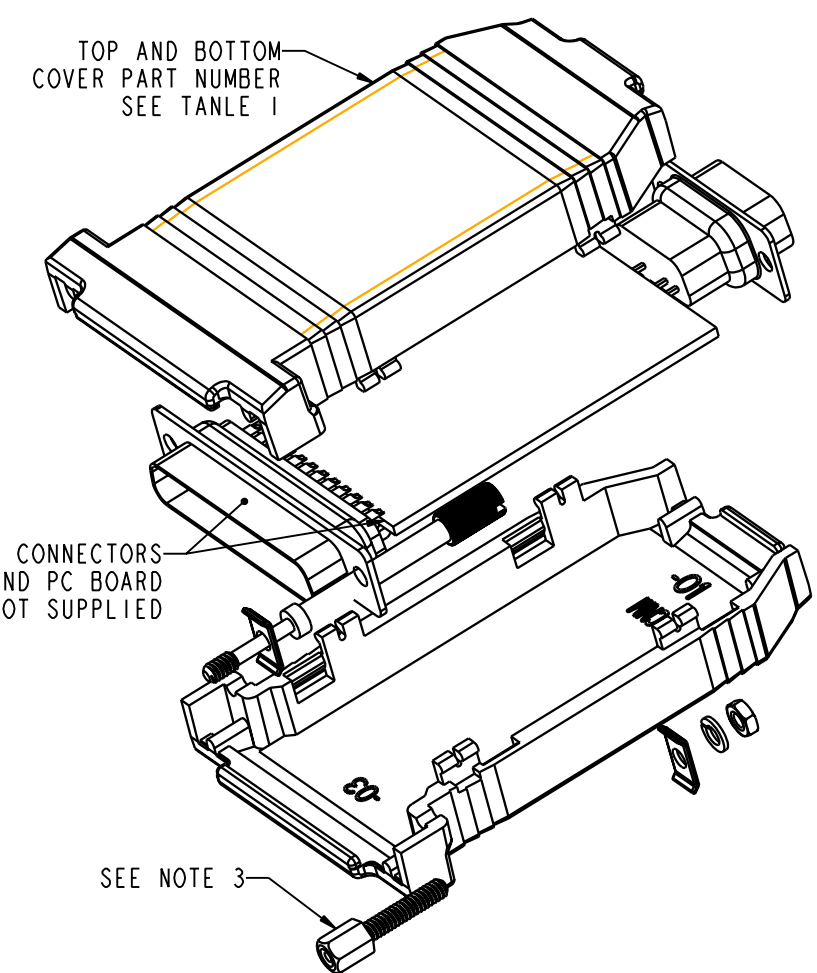

TABLE 2

ALL HARDWARE IS 4-40, ALL SCREWS AND THUMB SCREWS ARE CAPTIVE. THE JACK NUT IS NOT CAPTIVE AND THIS ITEM CAN BE THREADED INTO THE HOUSING, OR THE HOLE CAN BE ENLARGED.

- NOTES:
1. ACTUAL PCB LENGTH IS A PRODUCT OF THE CONNECTORS SELECTED.
 2. DIM X & Y ARE TOP AND BOTTOM COVER INSERT AREA X 1.450 [36,83] WIDE.
 3. HARDWARE TO BE ORDERED SEPARATE FROM TABLE 2 PER CUSTOMER SPECIFIC REQUIREMENTS.

TABLE 1

CN SIZE	S	M	L
HOUSING PART NUMBER	CNS-0103	CNM-0103	CNL-0103
DIM D PCB SIZE	SEE NOTE 1		
DIM E OVERALL SIZE	2.734 [69,44]	3.234 [82,14]	3.734 [94,84]
DIM F MAX CRITICAL DIM	2.610 [66,29]	3.110 [79,01]	3.610 [91,69]
DIM X & Y INSERT AREA	1.500 [38,10]	2.000 [50,80]	2.500 [63,50]

DB9 STRAIGHT CONNECTOR TO DB25 STRAIGHT CONNECTOR

PACINTEC[®]
1-610-361-4231

CN-0103-SERIES
SEE TABLE 1

VISIT **PACINTEC**[®]
ON THE WORLD WIDE WEB
www.pactecenclosures.com

COLOR / MATERIAL CODE		
COLOR	94HB	94VO
BLACK	000	028
P. C. BONE	039	060