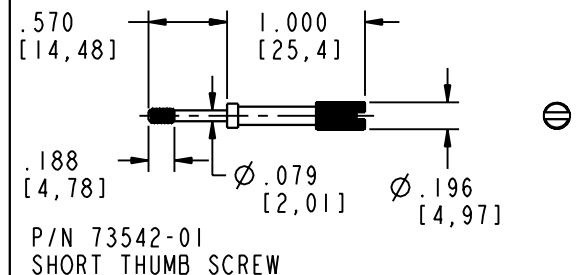

TABLE 2

ALL HARDWARE IS 4-40, ALL SCREWS AND THUMB SCREWS ARE CAPTIVE. THE JACK NUT IS NOT CAPTIVE AND THIS ITEM CAN BE THREADED INTO THE HOUSING, OR THE HOLE CAN BE ENLARGED.

- NOTES:
1. ACTUAL PCB LENGTH IS A PRODUCT OF THE CONNECTORS SELECTED.
 2. DIM X & Y ARE TOP AND BOTTOM COVER INSERT AREA X 1.450 [36,83] WIDE.
 3. HARDWARE TO BE ORDERED SEPARATE FROM TABLE 2 PER CUSTOMER SPECIFIC REQUIREMENTS.

TABLE 1

CN SIZE	S	M	L
HOUSING PART NUMBER	CNS-0103	CNM-0103	CNL-0103
DIM D PCB SIZE	SEE NOTE 1		
DIM E OVERALL SIZE	2.734 [69,44]	3.234 [82,14]	3.734 [94,84]
DIM F MAX CRITICAL DIM	2.610 [66,29]	3.110 [79,01]	3.610 [91,69]
DIM X & Y INSERT AREA	1.500 [38,10]	2.000 [50,80]	2.500 [63,50]