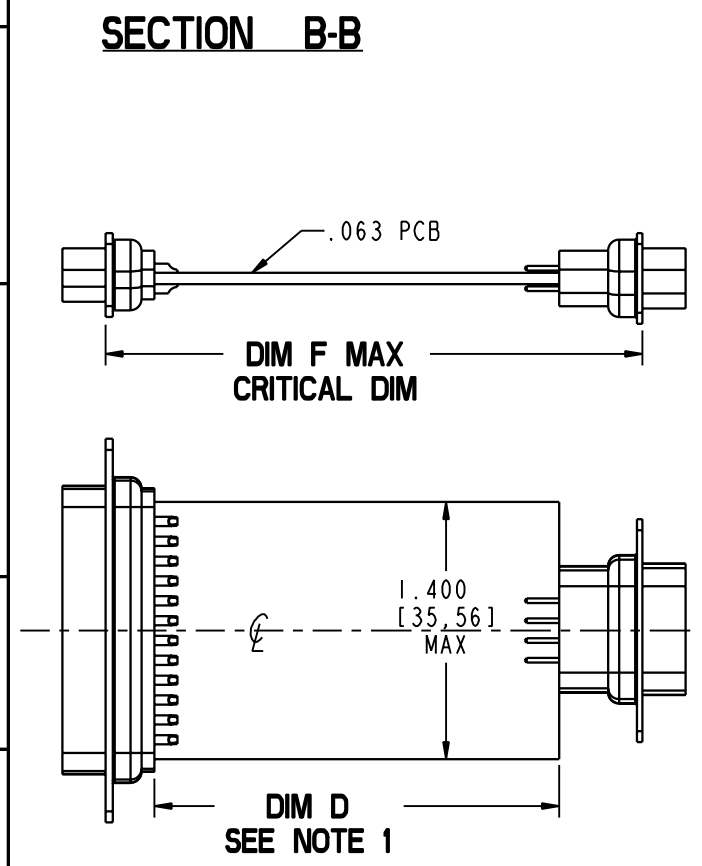

TABLE 2

ALL HARDWARE IS 4-40, ALL SCREWS AND THUMB SCREWS ARE CAPTIVE. THE JACK NUT IS NOT CAPTIVE AND THIS ITEM CAN BE THREADED INTO THE HOUSING, OR THE HOLE CAN BE ENLARGED.

- NOTES:
1. ACTUAL PCB LENGTH IS A PRODUCT OF THE CONNECTORS SELECTED.
 2. DIM X & Y ARE TOP AND BOTTOM COVER INSERT AREA X 1.450 [36,83] WIDE.
 3. HARDWARE TO BE ORDERED SEPARATE FROM TABLE 2 PER CUSTOMER SPECIFIC REQUIREMENTS.

TABLE 1

CN SIZE	S	M	L
HOUSING PART NUMBER	CNS-0103	CNM-0103	CNL-0103
DIM D PCB SIZE	SEE NOTE 1		
DIM E OVERALL SIZE	2.734 [69,44]	3.234 [82,14]	3.734 [94,84]
DIM F MAX CRITICAL DIM	2.610 [66,29]	3.110 [79,01]	3.610 [91,69]
DIM X & Y INSERT AREA	1.500 [38,10]	2.000 [50,80]	2.500 [63,50]

DB9 STRAIGHT CONNECTOR TO DB25 STRAIGHT CONNECTOR

PACINTEC[®]
1-610-361-4231

CN-0103-SERIES
SEE TABLE 1

VISIT **PACINTEC**[®]
ON THE WORLD WIDE WEB
www.pactecenclosures.com

COLOR / MATERIAL CODE		
COLOR	94HB	94VO
BLACK	000	028
P. C. BONE	039	060