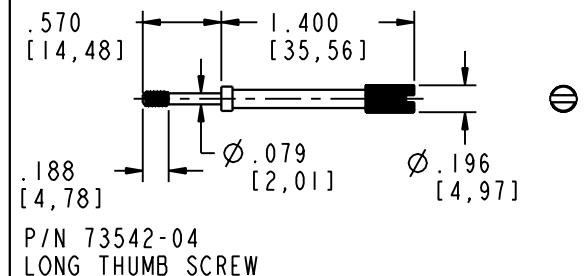

TABLE 2

ALL HARDWARE IS 4-40, ALL SCREWS AND THUMB SCREWS ARE CAPTIVE. THE JACK NUT IS NOT CAPTIVE AND THIS ITEM CAN BE THREADED INTO THE HOUSING, OR THE HOLE CAN BE ENLARGED.

- NOTES:
1. ACTUAL PCB LENGTH IS A PRODUCT OF THE CONNECTORS SELECTED.
 2. DIM X & Y ARE TOP AND BOTTOM COVER INSERT AREA X 1.450 [36,83] WIDE.
 3. HARDWARE TO BE ORDERED SEPARATE FROM TABLE 2 PER CUSTOMER SPECIFIC REQUIREMENTS.

TABLE 1

CN SIZE	S	M	L
HOUSING PART NUMBER	CNS-0103	CNM-0103	CNL-0103
DIM D PCB SIZE	SEE NOTE 1		
DIM E OVERALL SIZE	2.734 [69,44]	3.234 [82,14]	3.734 [94,84]
DIM F MAX CRITICAL DIM	2.610 [66,29]	3.110 [79,01]	3.610 [91,69]
DIM X & Y INSERT AREA	1.500 [38,10]	2.000 [50,80]	2.500 [63,50]

DB9 STRAIGHT CONNECTOR TO DB25 STRAIGHT CONNECTOR

PACINTEC[®]
1-610-361-4231

CN-0103-SERIES
SEE TABLE 1

VISIT **PACINTEC**[®]
ON THE WORLD WIDE WEB
www.pactecenclosures.com

COLOR / MATERIAL CODE		
COLOR	94HB	94VO
BLACK	000	028
P. C. BONE	039	060