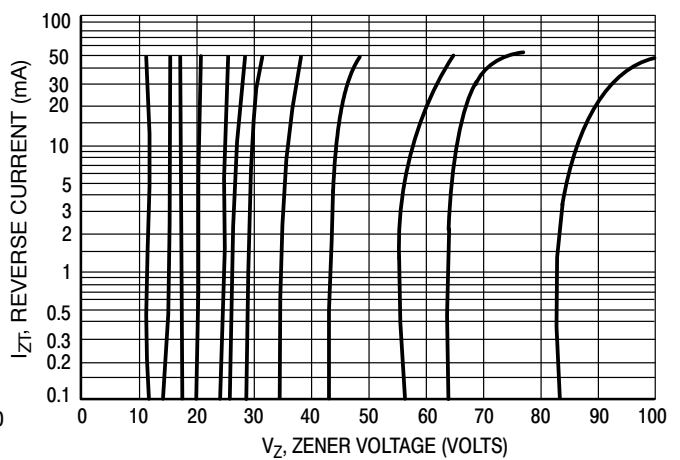

## Ratings and Characteristic Curves

Figure 1. Steady State Power Derating

Figure 2. Maximum Surge Power

Figure 3. Zener Voltage - To 12 Volts

Figure 4. Zener Voltage - 14 To 200 Volts

Figure 5.  $V_Z = 3.3$  thru 10 Volts