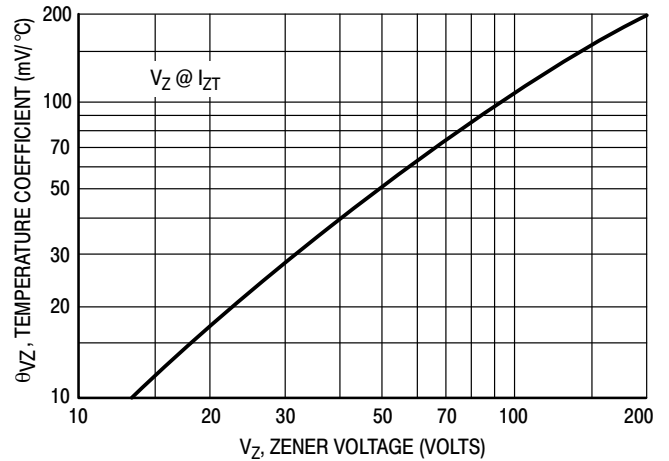

## Ratings and Characteristic Curves

Figure 1. Steady State Power Derating

Figure 2. Maximum Surge Power

Figure 3. Zener Voltage - To 12 Volts

Figure 4. Zener Voltage - 14 To 200 Volts

Figure 5.  $V_Z = 3.3$  thru 10 Volts