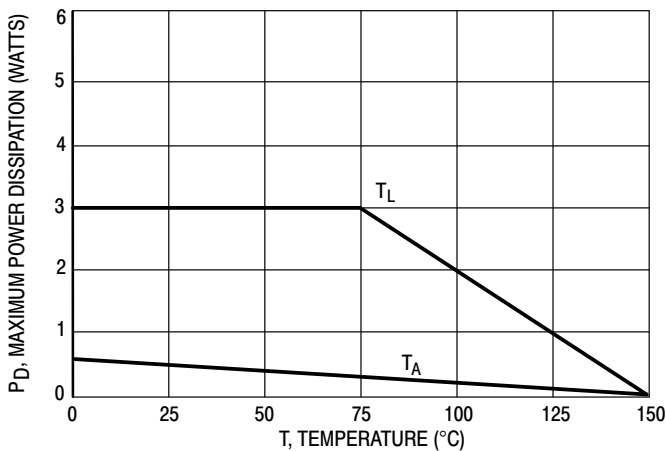

## Ratings and Characteristic Curves

Figure 1. Steady State Power Derating

Figure 2. Maximum Surge Power

Figure 3. Zener Voltage - To 12 Volts

Figure 4. Zener Voltage - 14 To 200 Volts

Figure 5.  $V_Z = 3.3$  thru 10 Volts