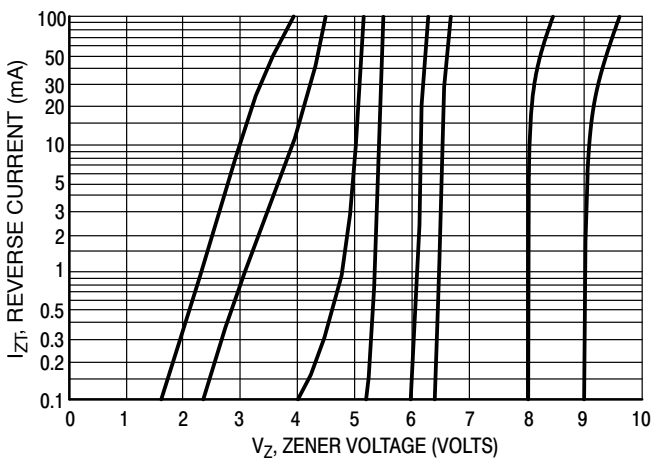

## Ratings and Characteristic Curves

Figure 1. Steady State Power Derating

Figure 2. Maximum Surge Power

Figure 3. Zener Voltage - To 12 Volts

Figure 4. Zener Voltage - 14 To 200 Volts

Figure 5.  $V_Z = 3.3$  thru 10 Volts