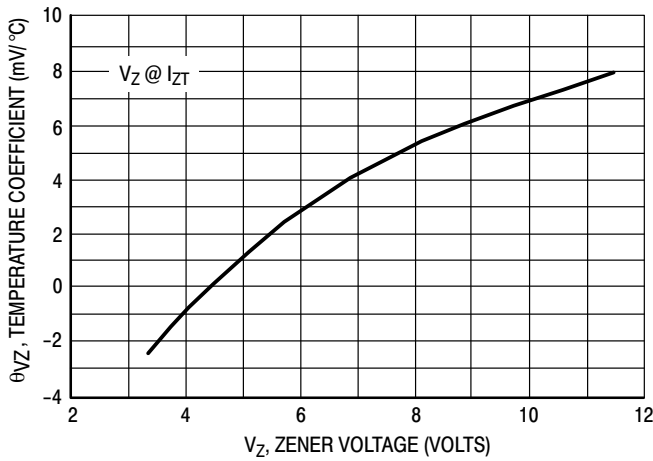

## Ratings and Characteristic Curves

Figure 1. Steady State Power Derating

Figure 2. Maximum Surge Power

Figure 3. Zener Voltage - To 12 Volts

Figure 4. Zener Voltage - 14 To 200 Volts

Figure 5.  $V_Z = 3.3$  thru 10 Volts