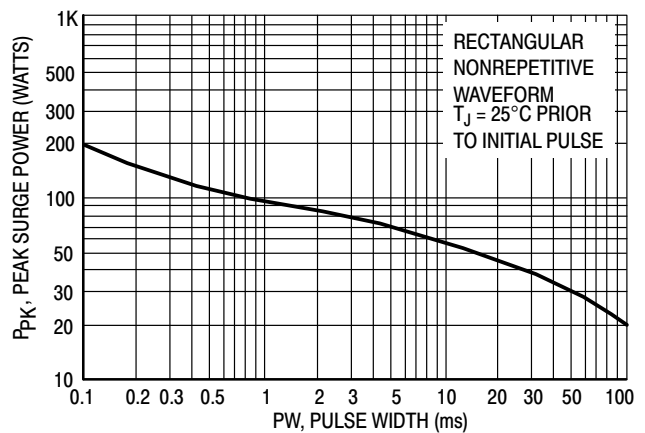

## Ratings and Characteristic Curves

Figure 1. Steady State Power Derating

Figure 2. Maximum Surge Power

Figure 3. Zener Voltage - To 12 Volts

Figure 4. Zener Voltage - 14 To 200 Volts

Figure 5.  $V_Z = 3.3$  thru 10 Volts