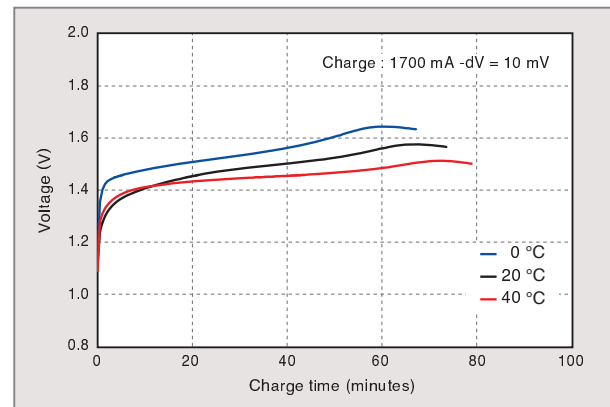

New
BK200A
4/5A size (HR17/43)

Old
(HHR200A)

Standard type

N type

■ Dimensions (with tube)

■ Specifications

Diameter	17.0 +0 / -0.7 mm
Height	43.0 +0 / -1.5 mm
Approximate Weight	32 g

Nominal Voltage		1.2 V	
Discharge ^{*1} Capacity	Average ^{*2}	2040 mAh	
	Rated (min.)	2000 mAh	
Approx. Internal impedance at 1000Hz at charged state.		20 mΩ	
Charge	Standard	200 mA X 16 hrs.	
	Rapid ^{*3}	1700 mA X 1.4 hrs.	
Ambient Temperature	Charge	Standard	0 °C to 45 °C
		Rapid	0 °C to 40 °C
	Discharge		-10 °C to 65 °C
	Storage	<1 year	-20 °C to 35 °C
<6 months		-20 °C to 45 °C	
<1 month		-20 °C to 55 °C	
<1 week		-20 °C to 65 °C	

*1 After charging at 0.1 It for 16 hours, discharging at 0.2 It.
 *2 For reference only.
 *3 Need specially designed control system. Please contact Panasonic for details.

■ Typical charge characteristics