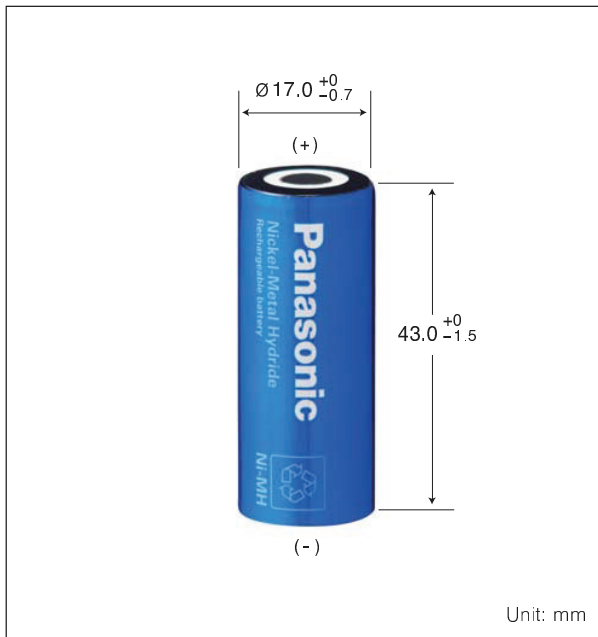

New
BK200A
4/5A size (HR17/43)

Old
(HHR200A)

Standard type

N type

■ Dimensions (with tube)

■ Specifications

Diameter	17.0 +0 / -0.7 mm
Height	43.0 +0 / -1.5 mm
Approximate Weight	32 g

Nominal Voltage		1.2 V	
Discharge ^{*1} Capacity	Average ^{*2}	2040 mAh	
	Rated (min.)	2000 mAh	
Approx. Internal impedance at 1000Hz at charged state.		20 mΩ	
Charge	Standard	200 mA X 16 hrs.	
	Rapid ^{*3}	1700 mA X 1.4 hrs.	
Ambient Temperature	Charge	Standard	0 °C to 45 °C
		Rapid	0 °C to 40 °C
	Discharge		-10 °C to 65 °C
	Storage	<1 year	-20 °C to 35 °C
<6 months		-20 °C to 45 °C	
<1 month		-20 °C to 55 °C	
<1 week		-20 °C to 65 °C	