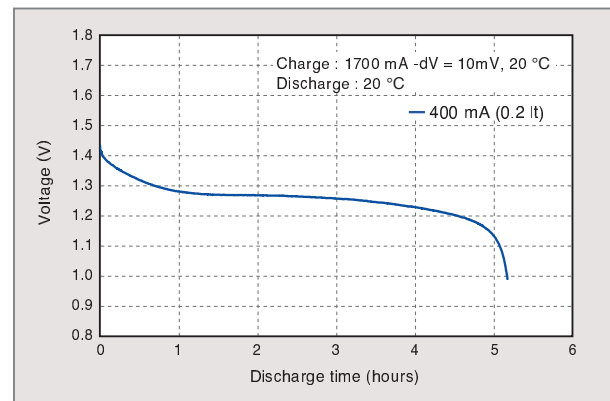

■ Typical discharge characteristics

Battery performance and cycle life are strongly affected by how they are used. In order to maximize battery safety, please consult Panasonic when determining charge/discharge specs, warning label contents and unit design.

*The data in this document are for descriptive purposes only and are not intended to make or imply any guarantee or warranty.