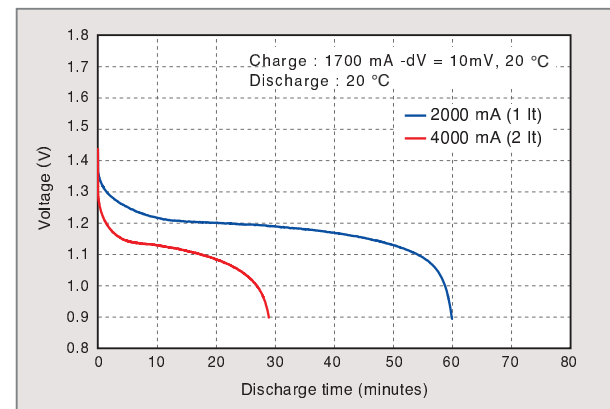

■ Typical discharge characteristics

Battery performance and cycle life are strongly affected by how they are used. In order to maximize battery safety, please consult Panasonic when determining charge/discharge specs, warning label contents and unit design.

*The data in this document are for descriptive purposes only and are not intended to make or imply any guarantee or warranty.