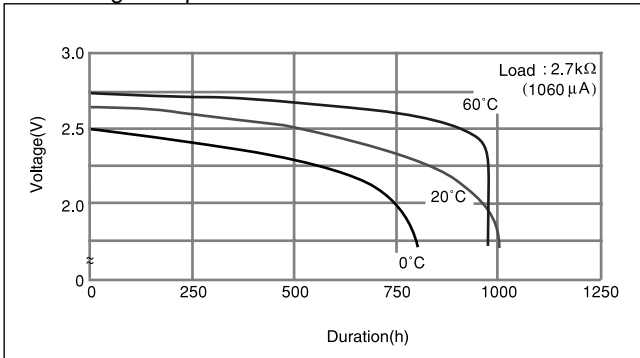

CR2477

■ Dimensions(mm)

■ Specification

Nominal voltage(V)	3
Nominal capacity(mAh)	1,000
Continuous drain(mA)	0.2
Operating temperature(°C)	-30 to +85

*Please consult Panasonic when anticipating usage in operating temperature of 70°C or above.

■ Discharge temperature characteristics

■ Operating voltage vs. load resistance(voltage at 50% discharge depth)

■ Capacity vs. load resistance

CR3032

■ Dimensions(mm)

■ Specification

Nominal voltage(V)	3
Nominal capacity(mAh)	500
Continuous drain(mA)	0.2
Operating temperature(°C)	-30 to +85