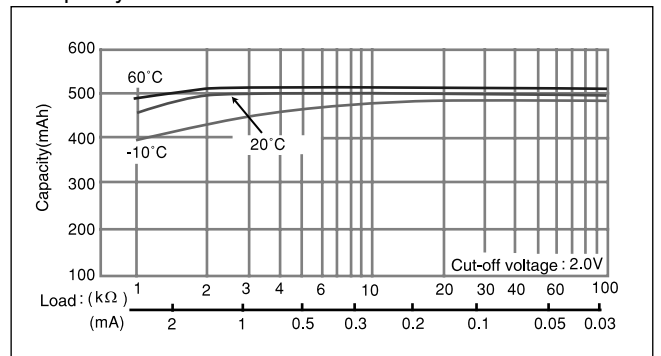

■ Capacity vs. load resistance

* The data in this document are for descriptive purposes only and are not intended to make or imply any guarantee or warranty.