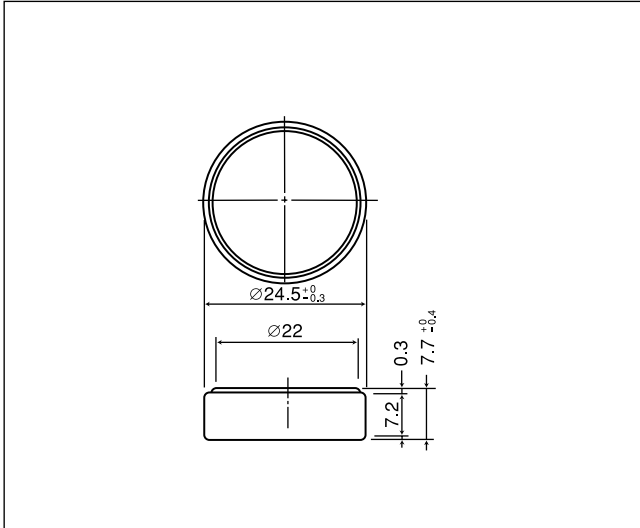

CR2477

■ Dimensions(mm)

■ Specification

Nominal voltage(V)	3
Nominal capacity(mAh)	1,000
Continuous drain(mA)	0.2
Operating temperature(°C)	-30 to +85

*Please consult Panasonic when anticipating usage in operating temperature of 70°C or above.

■ Discharge temperature characteristics

■ Operating voltage vs. load resistance(voltage at 50% discharge depth)

■ Capacity vs. load resistance

CR3032

■ Dimensions(mm)

■ Specification

Nominal voltage(V)	3
Nominal capacity(mAh)	500
Continuous drain(mA)	0.2
Operating temperature(°C)	-30 to +85