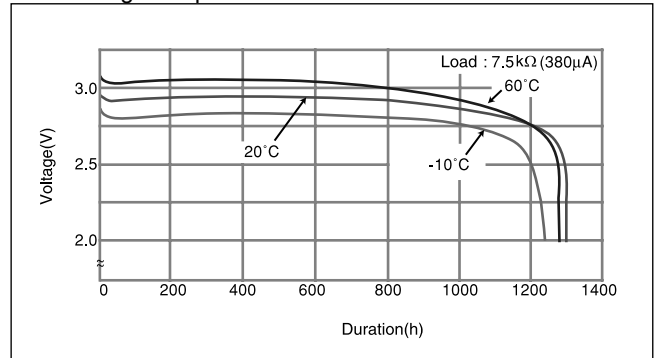

■ Discharge temperature characteristics