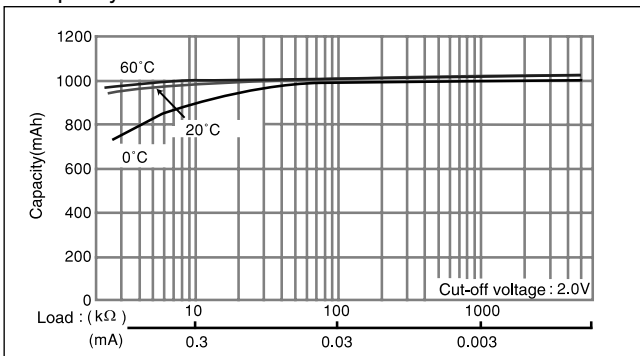

CR2477

■ Dimensions(mm)

■ Specification

Nominal voltage(V)	3
Nominal capacity(mAh)	1,000
Continuous drain(mA)	0.2
Operating temperature(°C)	-30 to +85

*Please consult Panasonic when anticipating usage in operating temperature of 70°C or above.

■ Discharge temperature characteristics

■ Operating voltage vs. load resistance(voltage at 50% discharge depth)

■ Capacity vs. load resistance

CR3032

■ Dimensions(mm)

■ Specification

Nominal voltage(V)	3
Nominal capacity(mAh)	500
Continuous drain(mA)	0.2
Operating temperature(°C)	-30 to +85