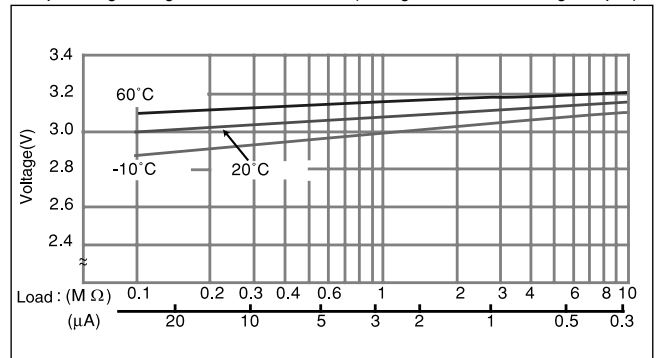

■ Operating voltage vs. load resistance(voltage at 50% discharge depth)