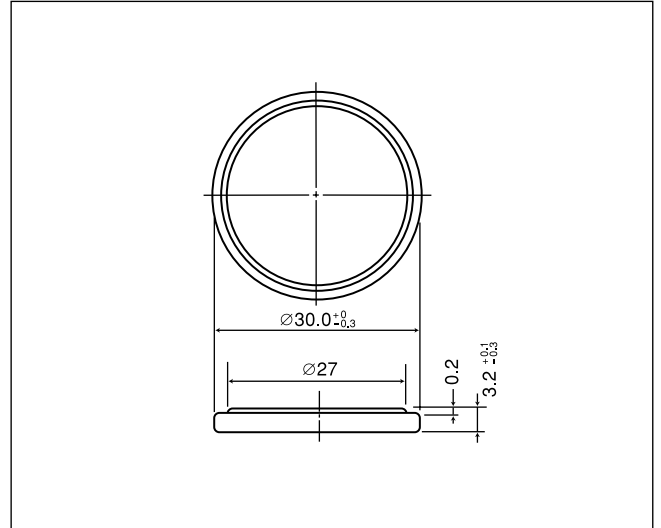

CR2477

■ Dimensions(mm)

■ Specification

Nominal voltage(V)	3
Nominal capacity(mAh)	1,000
Continuous drain(mA)	0.2
Operating temperature(°C)	-30 to +85

*Please consult Panasonic when anticipating usage in operating temperature of 70°C or above.

■ Discharge temperature characteristics

■ Operating voltage vs. load resistance(voltage at 50% discharge depth)

■ Capacity vs. load resistance

CR3032

■ Dimensions(mm)

■ Specification

Nominal voltage(V)	3
Nominal capacity(mAh)	500
Continuous drain(mA)	0.2
Operating temperature(°C)	-30 to +85