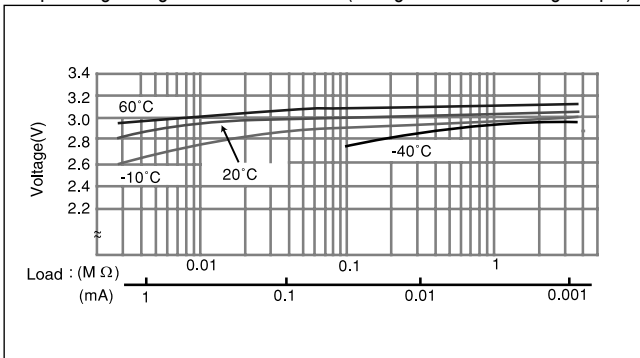

CR2477

■ Dimensions(mm)

■ Specification

Nominal voltage(V)	3
Nominal capacity(mAh)	1,000
Continuous drain(mA)	0.2
Operating temperature(°C)	-30 to +85

*Please consult Panasonic when anticipating usage in operating temperature of 70°C or above.

■ Discharge temperature characteristics

■ Operating voltage vs. load resistance(voltage at 50% discharge depth)

■ Capacity vs. load resistance

CR3032

■ Dimensions(mm)

■ Specification

Nominal voltage(V)	3
Nominal capacity(mAh)	500
Continuous drain(mA)	0.2
Operating temperature(°C)	-30 to +85