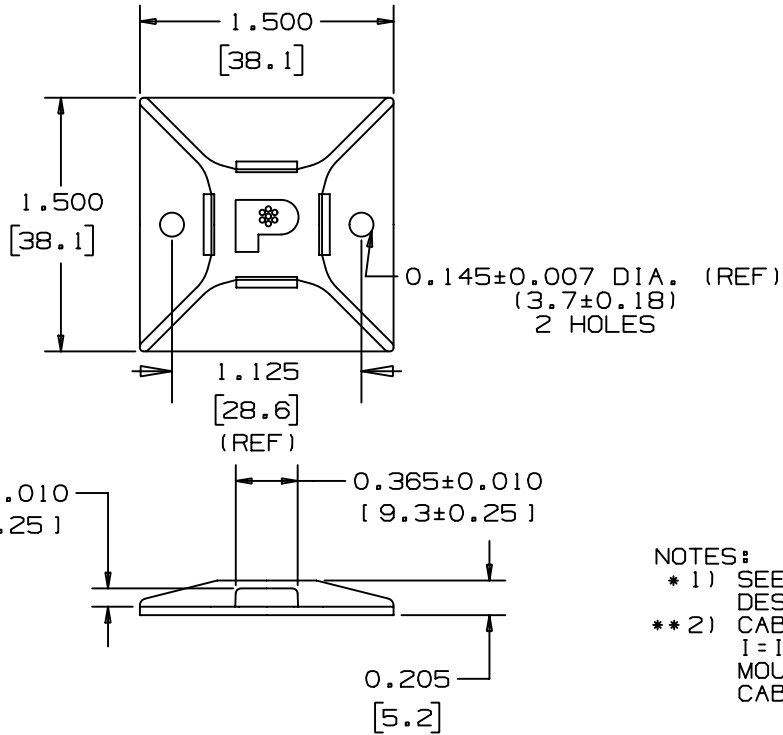

THIS COPY IS PROVIDED ON A RESTRICTED BASIS AND IS NOT TO BE USED IN ANY WAY DETRIMENTAL TO THE INTERESTS OF PANDUIT CORP.

PANDUIT * PART NO.	USE WITH THESE CABLE TIE ** CROSS SECTIONS	WEIGHT lbs /100 pcs. (g)
ABM3H-S6	M, I, S, LH & H	0.50 (227)

NOTES:

- * 1) SEE CURRENT PRICE SHEET FOR PART NUMBER SUFFIX DESIGNATIONS FOR PACKAGE SIZE.
- ** 2) CABLE TIE CROSS SECTION CODE: M=MINIATURE, I=INTERMEDIATE, S=STANDARD, LH=LIGHT HEAVY, H=HEAVY. MOUNT SHOULD NOT BE USED WITH M, I OR S CROSS SECTION CABLE TIES WITH LESS THAN A 2" BUNDLE DIAMETER.

(DIMENSIONS IN PARENTHESES ARE IN METRIC.)

CAD FILENAME/LAYERS

G00239GU_DC_00

PANDUIT

CORP. TINLEY PARK, ILLINOIS

ABM3H-S6

UNLESS OTHERWISE SPECIFIED,
DIMENSIONAL TOLERANCES ARE:
(.X) ±0.1(2.5) (.XXX) ±0.020(.5)
(.XX) ±0.05(1.3) ANGLES ± 5°

UNLESS OTHERWISE SPECIFIED,
ALL DIMENSIONS ARE GIVEN
IN INCHES, THIRD ANGLE PROJECTION.

DRAWN BY
CGSM

MAT'L:

SCALE
FULL

DATE
10-20-00

WHITE
NYLON 6/6

DRAWING NO.

GB0239GU