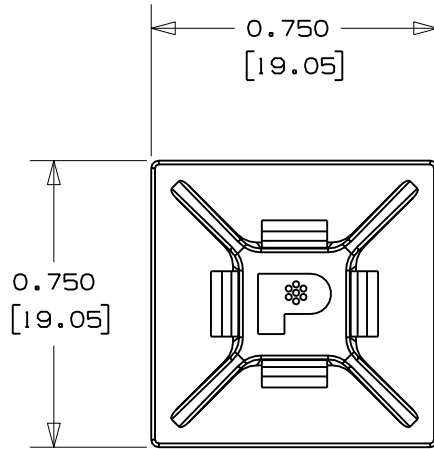

THIS COPY IS PROVIDED ON A RESTRICTED BASIS AND IS NOT TO BE USED IN ANY WAY DETRIMENTAL TO THE INTERESTS OF PANDUIT CORP.

PANDUIT PART NO. *	USE WITH THESE CABLE TIE CROSS SECTIONS	WEIGHT lbs (g)/100 pcs
ABMM	MINIATURE INTERMEDIATE	0.089 (40.37)

NOTES:

- 1) SEE CURRENT PRICE SHEET FOR PART NUMBER SUFFIX DESIGNATION FOR PACKAGE SIZE AND PART COLOR.
- 2) AS DEPICTED, SMALL BLIND HOLES MAY BE VISIBLE DUE TO CORE PINS.

ACTUAL SIZE

(DIMENSIONS IN PARENTHESES ARE IN METRIC.)	
CAD FILENAME/LAYERS	G00239GC_PB_ABMM_05
 PANDUIT CORP. TINLEY PARK, ILLINOIS	
ABMM MOUNT	

REV	DATE	BY	CHK	DESCRIPTION	ECN	R	CUST	SUP
5	7/17/06	JAD		UPDATE WEIGHT	GB0239GC	5		

UNLESS OTHERWISE SPECIFIED, DIMENSIONAL TOLERANCES ARE: (.X) ± ---- (.XXX) ± .020(.51) (.XX) ± .02(.5) ANGLES ± ----		UNLESS OTHERWISE SPECIFIED, ALL DIMENSIONS ARE GIVEN IN INCHES, THIRD ANGLE PROJECTION.	
DRAWN BY CGSM	MAT'L: ABS (ACRYLONITRILE BUTADIENE STYRENE)		SCALE NONE
DATE 2-1-99	CHK'D		DRAWING NO. GB0239GC
			DWG A SIZE