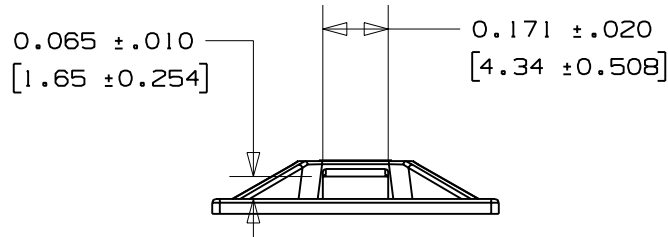

NOTES:

- 1) SEE CURRENT PRICE SHEET FOR PART NUMBER SUFFIX DESIGNATION FOR PACKAGE SIZE AND PART COLOR.
- 2) AS DEPICTED, SMALL BLIND HOLES MAY BE VISIBLE DUE TO CORE PINS.

ACTUAL SIZE

(DIMENSIONS IN PARENTHESES ARE IN METRIC.)	
CAD FILENAME/LAYERS	G00239GC_PB_ABMM_05
 PANDUIT CORP. TINLEY PARK, ILLINOIS	
ABMM MOUNT	

REV	DATE	BY	CHK	DESCRIPTION	ECN	R	CUST	SUP
5	7/17/06	JAD		UPDATE WEIGHT	GB0239GC	5		

UNLESS OTHERWISE SPECIFIED, DIMENSIONAL TOLERANCES ARE: (.X) ± ---- (.XXX) ± .020(.51) (.XX) ± .02(.5) ANGLES ± ----		UNLESS OTHERWISE SPECIFIED, ALL DIMENSIONS ARE GIVEN IN INCHES, THIRD ANGLE PROJECTION.	
DRAWN BY CGSM	MAT'L: ABS (ACRYLONITRILE BUTADIENE STYRENE)		SCALE NONE
DATE 2-1-99	CHK'D		DRAWING NO. GB0239GC
			DWG A SIZE