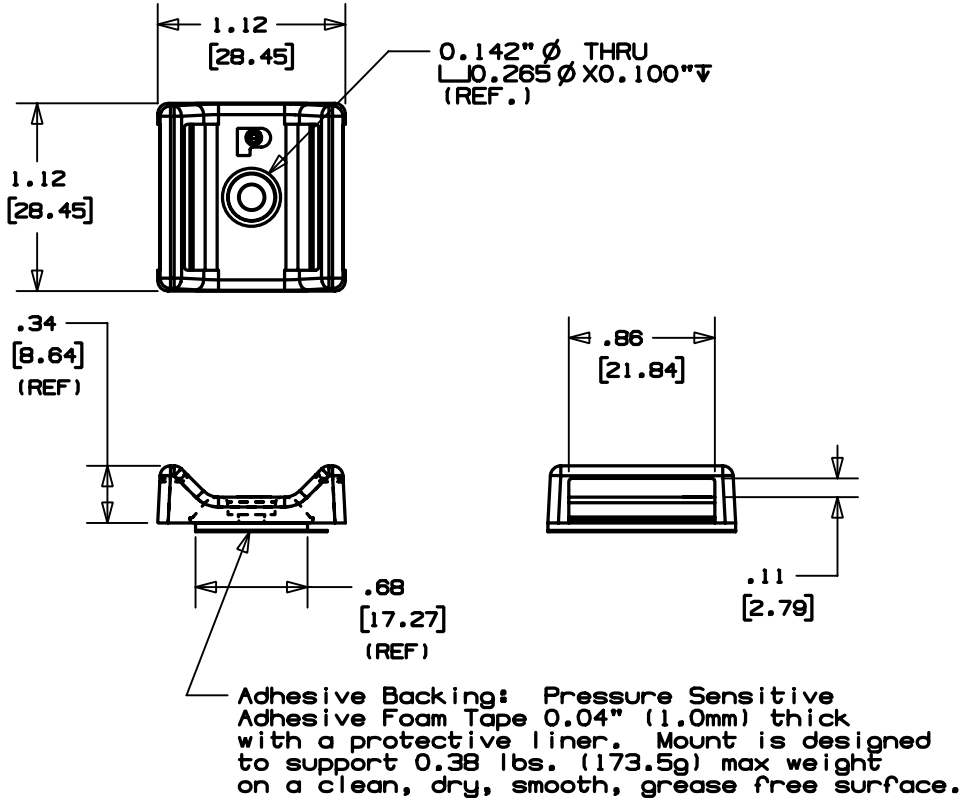

THIS COPY IS PROVIDED ON A RESTRICTED BASIS AND IS NOT TO BE USED IN ANY WAY DETRIMENTAL TO THE INTERESTS OF PANDUIT CORP.

PANDUIT PART NO. (*)	WEIGHT lbs / 100 (g) / pcs.
ABMT-_-_-	NO ADHESIVE 0.64 (291.4)
	WITH ADHESIVE 0.65 (294.8)

SCALE: FULL

NOTES:

- SEE CURRENT PRICE SHEET FOR PART NUMBER SUFFIX DESIGNATION FOR PACKAGE SIZE AND COLOR.
- A SUFFIX REPRESENTS RUBBER ADHESIVE
 -AT SUFFIX REPRESENTS ACRYLIC ADHESIVE
 -S6 SUFFIX, NO ADHESIVE: SCREW APPLIED WITH A #6-32 BUTTON HEAD CAP SCREW.
- ABMT-A HAS A MAXIMUM CONTINUOUS OPERATING TEMPERATURE OF 120°F (49°C).
 ABMT-AT HAS A MAXIMUM CONTINUOUS OPERATING TEMPERATURE OF 180°F (82°C).

DIMENSIONS IN BRACKETS ARE METRIC [mm]	
CAD FILENAME/LAYER: G02471CB_PB_ABMT_01	
PANDUIT CORP. TINLEY PARK, ILLINOIS	
ADHESIVE BACKED "TAK-TY" MOUNT (ABMT-_-_-)	
UNLESS OTHERWISE SPECIFIED, DIMENSIONAL TOLERANCES ARE: (.X) ±0.05 (1.3) (.XXX) ±0.010 (0.25) (.XX) ±0.02 (0.5) ANGLES ± 5°	UNLESS OTHERWISE SPECIFIED, ALL DIMENSIONS ARE GIVEN IN INCHES, THIRD ANGLE PROJECTION.
DRAWN BY JAD	MAT'L: NYLON 6/6
DATE 1/28/02	SCALE NONE
REV	DRAWING NO. GB2471CB
DATE	DWG SIZE A
BY	
CHK	