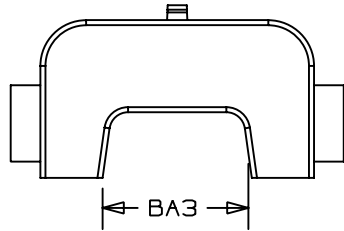

THIS COPY IS PROVIDED ON A RESTRICTED BASIS AND IS NOT TO BE USED IN ANY WAY DETRIMENTAL TO THE INTERESTS OF PANDUIT CORP.

(FOR USE WITH PD3 RACEWAY)

(FOR USE WITH PD6 RACEWAY)

PANDUIT P/N	WEIGHT
BA3	.05 LB/10 PCS (20.3 g/10 PCS)
BA6	.04 LB/10 PCS (16.3 g/10 PCS)

NOTES:

1. SEE CURRENT CATALOG FOR ADDITIONAL PART SUFFIXES TO INDICATE COLOR AND OR PACKAGE QUANTITY.
2. TO BE USED WITH PD3 AND PD6 RACEWAYS ON JB1, JB2, JB1P, AND JB2P BOXES.
3. DIMENSIONS IN PARENTHESES ARE IN METRIC.

CAD FILENAME/LAYERS D35253BD_BA3_BA6_02

PANDUIT CORP. TINLEY PARK, ILLINOIS

PD3 AND PD6 ADAPTER FOR LD10 BREAKOUT (BA3, BA6) CUSTOMER DRAWING

UNLESS OTHERWISE SPECIFIED, DIMENSIONAL TOLERANCES ARE:
(.X) ± (.XXX) ± .015(.4)
(.XX) ±.03(.8) ANGLES ±

UNLESS OTHERWISE SPECIFIED, ALL DIMENSIONS ARE GIVEN IN INCHES, THIRD ANGLE PROJECTION.

REV	DATE	BY	CHK	DESCRIPTION	ECN	CHK	CUST	SUP
2	8-6-98	DW	HIW	C. REV'D PART GEOMETRY; D. REV'D WEIGHTS. B. TITLE WAS BA3 AND BA6 RACEWAY ADAPTERS.	35253-03	HIW	HIW	
1	2-26-97	JBA	CEF	A. REV'D MATERIAL; WAS PVC.	35253-03	CEF		
R	2-2-96	DW	CEF	RELEASED TO PRODUCTION.	35253-03	CEF		