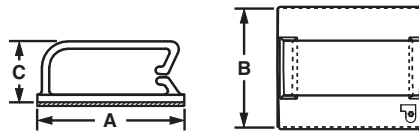

Bevel Entry Clips

- Beveled entry allows for easy insertion of cable bundle

BEC

BECP

Part Number	Max. Bundle Diameter		Length A		Width B		Height C		Material	Color	Environment	Mounting Method	Std. Pkg. Qty.	Std. Ctn. Qty.
	In.	mm	In.	mm	In.	mm	In.	mm						
Adhesive Backed														
BEC38-A-L	0.38	9.6	1.46	37.1	1.24	31.5	0.52	13.2	Nylon 6.6	Natural	Indoors	Rubber Adhesive	50	500
BEC38-A-L20	0.38	9.6	1.46	37.1	1.24	31.5	0.52	13.2		Black		Rubber Adhesive	50	500
BEC38-AT-L0	0.38	9.6	1.46	37.1	1.24	31.5	0.52	13.2	Weather Resistant Nylon 6.6	Black	Outdoors	Acrylic Adhesive	50	500
BEC62-A-L	0.62	15.7	1.46	37.1	1.24	31.5	0.79	20.1	Nylon 6.6	Natural	Indoors	Rubber Adhesive	50	500
BEC62-A-L20	0.62	15.7	1.46	37.1	1.24	31.5	0.79	20.1		Black		Rubber Adhesive	50	500
BEC62-AT-L0	0.62	15.7	1.46	37.1	1.24	31.5	0.79	20.1	Weather Resistant Nylon 6.6	Black	Outdoors	Acrylic Adhesive	50	500
BEC75-A-L	0.75	19.0	1.46	37.1	1.49	37.8	0.89	22.6	Nylon 6.6	Natural	Indoors	Rubber Adhesive	50	500
BEC75-A-L20	0.75	19.0	1.46	37.1	1.49	37.8	0.89	22.6		Black		Rubber Adhesive	50	500
BEC75-AT-L0	0.75	19.0	1.46	37.1	1.49	37.8	0.89	22.6	Weather Resistant Nylon 6.6	Black	Outdoors	Acrylic Adhesive	50	500
Push Barb														
BECP38H25-L	0.38	9.6	1.46	37.1	0.73	18.5	1.00	25.4	Nylon 6.6	Natural	Indoors	Push Barb	50	500
BECP38H25-L20	0.38	9.6	1.46	37.1	0.73	18.5	1.00	25.4		Black			50	500
BECP75H25-L	0.75	19.0	1.47	37.3	0.73	18.5	1.35	34.3		Natural			50	500
BECP75H25-L20	0.75	19.0	1.47	37.3	0.73	18.5	1.35	34.3		Black			50	500