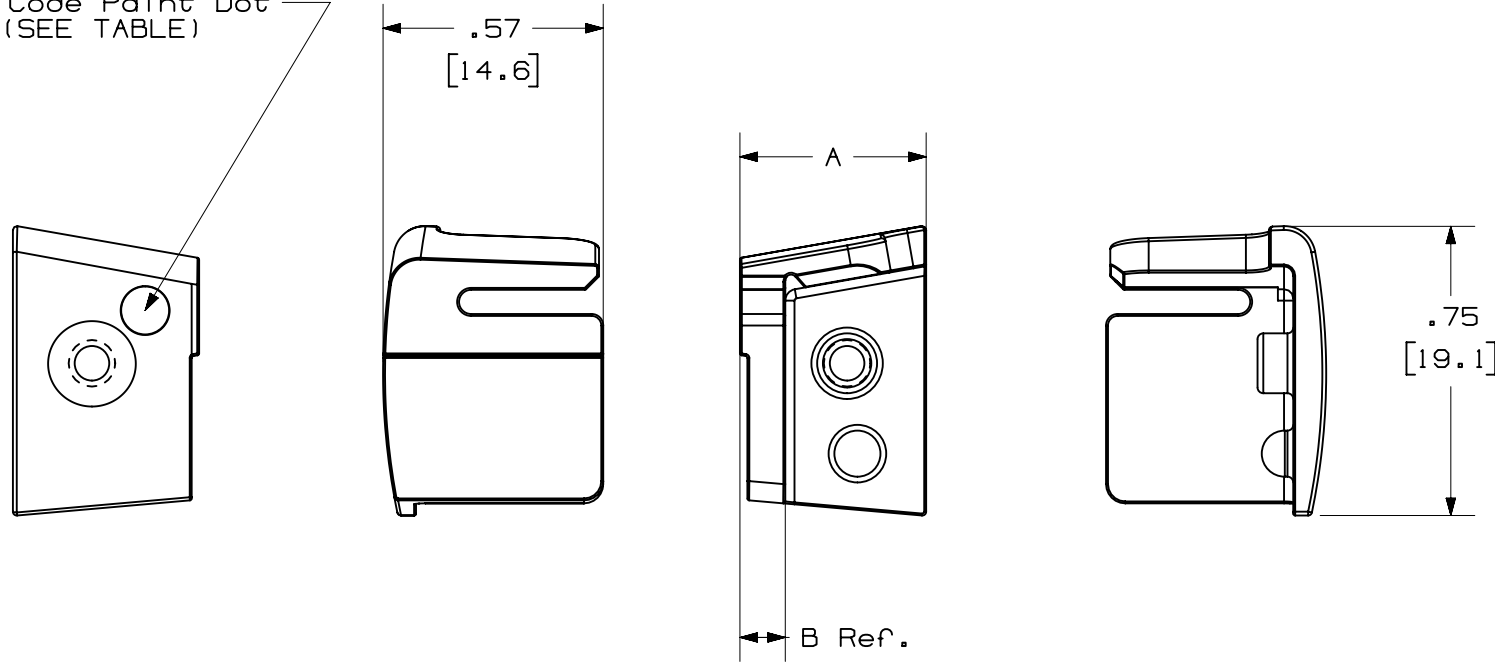

EXTENDED BLADE GUARD KITS

SEE NOTE

PART NO.	For use w/TOOLS:	DIM. A	DIM. B	Max. Cut-off Length	COLOR CODE
BG3GTS-E	GTS-E, GS2B-E & PTS	.484 (12.3mm)	.118 (3mm)	.118 (3mm)	ACRYLIC BRIGHT WHITE

1. DIMENSIONS IN [ ] ARE METRIC.
2. ALL MATERIALS AND COMPONENTS USED MEET THE MATERIAL RESTRICTIONS OF RoHS (EUROPEAN DIRECTIVE 2011/65/EU ON THE RESTRICTION OF HAZARDOUS SUBSTANCES) AS PROPOSED BY THE RoHS TECHNICAL ADAPTATION COMMITTEE.
3. BLADE GUARD KITS INCLUDE:  
BLADE GUARD  
REPLACEMENT SCREW  
THREADLOCKER
4. CABLE TIE CUT-OFF LENGTH WILL NOT EXCEED MAX. CUT-OFF LENGTH IN TABLE. CUT-OFF LENGTH IS DEPENDENT ON VARIOUS ELEMENTS INCLUDING CABLE TIE STYLE, DISTANCE BETWEEN LOCKING SERRATIONS, CONDITION OF THE TIES (DRY VS. MOISTURE CONDITION), SPEED OF TOOL ACTUATION.

Color Code Paint Dot  
(SEE TABLE)

REV	DATE	BY	CHK	APR	DESCRIPTION	ECN
01	3/16/2020	LAH	RDSE	ALP	PRODUCTION RELEASE	077232
00	1/16/20	LAH	RDSE	ALP	INITIAL RELEASE	

PART NUMBER				BG3GTS-E					
TITLE									
Extended Blade Guard for GTS-E & GS2B-E									
CUSTOMER DRAWING									
ITEM REVISION NAME				R29649BA/01					
DATASET FILE NAME				R29649BA_DS_WB29649B01/01					
MATERIAL				N/A					
DRAWN BY				DATE		CHK		SCALE	
LAH				1/6/20		RDSE		2:1	
DRAWING NUMBER									
WB29649B01									
SHEET 1 OF 1									
SIZE									
B									