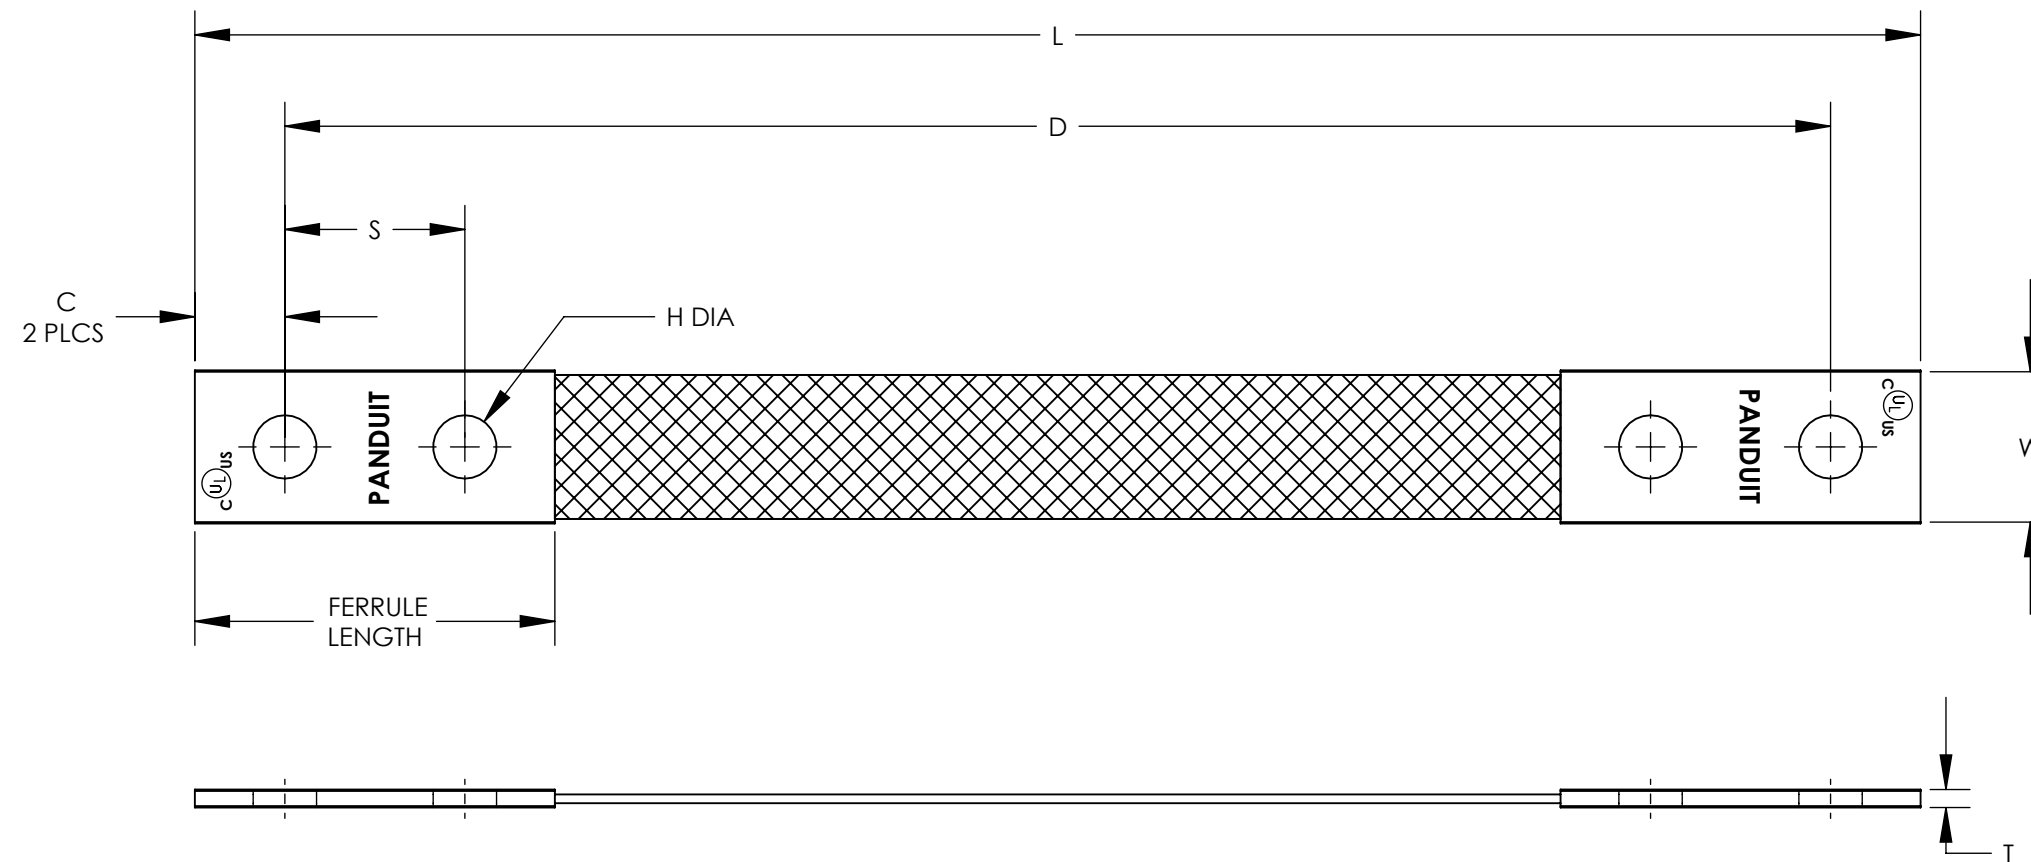

NOTES:

1. BRAIDED STRAP IS #4 AWG STRANDED COPPER, TIN PLATED FERRULES ARE TIN PLATED COPPER.
2. DIMENSIONS IN PARENTHESIS ARE MILLIMETERS.
3. PARTS ARE UL LISTED AND CSA CERTIFIED FOR BONDING APPLICATIONS ONLY.

PANDUIT PART NUMBER	BRAIDED STRAP SIZE	INSULATION	NO. OF BRAIDS IN FERRULE	DIMENSIONS - IN [mm]							
				L	D	S	W	C	T	H DIA	FERRULE LENGTH
BS201246EU	4 AWG	NO	1	12.00 [304.8]	10.75 [273.1]	1.25 [31.8]	1.06 [27.0]	.63 [15.9]	0.13 [3.3]	0.44 [11.2]	2.50 [36.5]
BS201846EU	4 AWG	NO	1	18.00 [457.2]	16.75 [425.5]	1.25 [31.8]	1.06 [27.0]	.63 [15.9]	0.13 [3.3]	0.44 [11.2]	2.50 [36.5]
BS202446EU	4 AWG	NO	1	24.00 [609.6]	22.75 [577.9]	1.25 [31.8]	1.06 [27.0]	.63 [15.9]	0.13 [3.3]	0.44 [11.2]	2.50 [36.5]

								PANDUIT CORP. TINLEY PARK, ILLINOIS					
								TWO-HOLE BRAIDED BONDING STRAPS CUSTOMER DRAWING					
05	6/11	JHNU	JHNU	REVISED TONGUE MARKINGS: cULus WAS UL				N11002BF-C41745	RGB	RGB	UNLESS OTHERWISE SPECIFIED, ALL DIMENSIONS ARE GIVEN IN INCHES, THIRD ANGLE PROJECTION		
04	2/09	JHNU	JHNU	REMOVED CSA SYMBOL FROM DRAWING									
03	1/09	JHNU	JHNU	REMOVED AMPERE RATING FROM TABLE							UNLESS OTHERWISE SPECIFIED DIMENSIONAL TOLERANCES ARE: (.X) ± (.XXX) ± (.XX) ± ANGLES ±		
02	1/09	JHNU	JHNU	REVISED NOTES ADDED FERRULE INFORMATION TO TABLE									
01	10/08	JHNU	DWDA	REVISED NOTE 1: #4 AWG WAS #6, REMOVED NOTE 2							DRAWN BY JHNU	MAT'L:	
00	2/08	JHNU	DWDA	DRAWING RELEASED							DATE 2/08	SCALE NONE	
REV	DATE	BY	CHK	DESCRIPTION				ECN	-R	SUP	CHK'D	DRAWING NO / CAD FILE C41745_05	DWG B SIZE