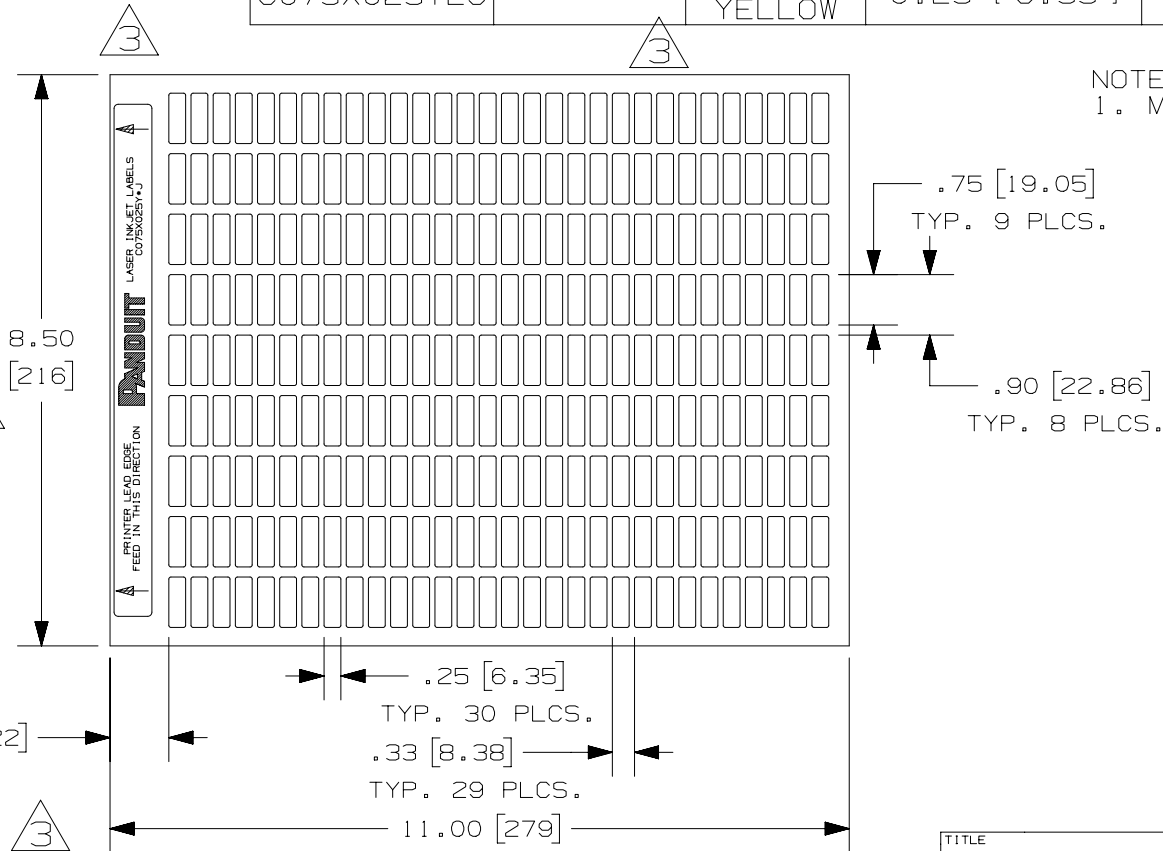

THIS COPY IS PROVIDED ON A RESTRICTED BASIS AND IS NOT TO BE USED IN ANY WAY DETRIMENTAL TO THE INTERESTS OF PANDUIT CORP.

PART NO.	MATERIAL	COLOR	MARKER SIZE	LABELS PER SHEET	SHEET PER PKG.	STANDARD PKG. QTY.
C075X025YJJ	GMY5	WHITE	0.75 [ 19.05 ]	270	38	10000
C075X025YLJ		SAFETY YELLOW	0.25 [ 6.35 ]			

NOTES:  
1. MILLIMETERS ARE IN [ ].

REV	DATE	BY	CHK	APR	DESCRIPTION	ECN
3	9/28/15	RVU	SEWH	JHAC	UPDATE ON PANDUIT LOGO. ADD .875. CHG. BORDER FROM B TO A. UPDATE TABLE AND TITLE. 2 PLCS. GMY5 WAS GMY.	GAECN03069
2	8/13/07	RVU	DWY		REMOVED PN, C075X025YMJ AND C075X025Y0J.	5067
1	5/23/05	RVU	DWY		ADD PART NO. C075X025Y0J.	3967
0	9/29/04	RVU	DWY		DRAWING RELEASE.	0000

TITLE <b>C075X025YJJ and C075X025YLJ LASER/INKJET LABELS</b> CUSTOMER DRAWING					
ITEM REVISION NAME 100472DM/03		<b>PANDUIT</b>			
DATASET FILE NAME 100472DM_DC_C10243/03D					
UNLESS OTHERWISE SPECIFIED, DIMENSIONAL TOLERANCES ARE: IN [ mm ]			MATERIAL: <b>SEE TABLE</b>		
.x ± .12 [ 3.05 ]    .xxx ± .025 [ .635 ] .xx ± .062 [ 1.57 ]    ANGLES ±			DRAWING NUMBER: C10243		
DRAWN BY RVU		DATE 9/29/04	CHK JHAC	SCALE NTS	SHT 1 OF 1
THIRD ANGLE PROJECTION					
SIZE A					