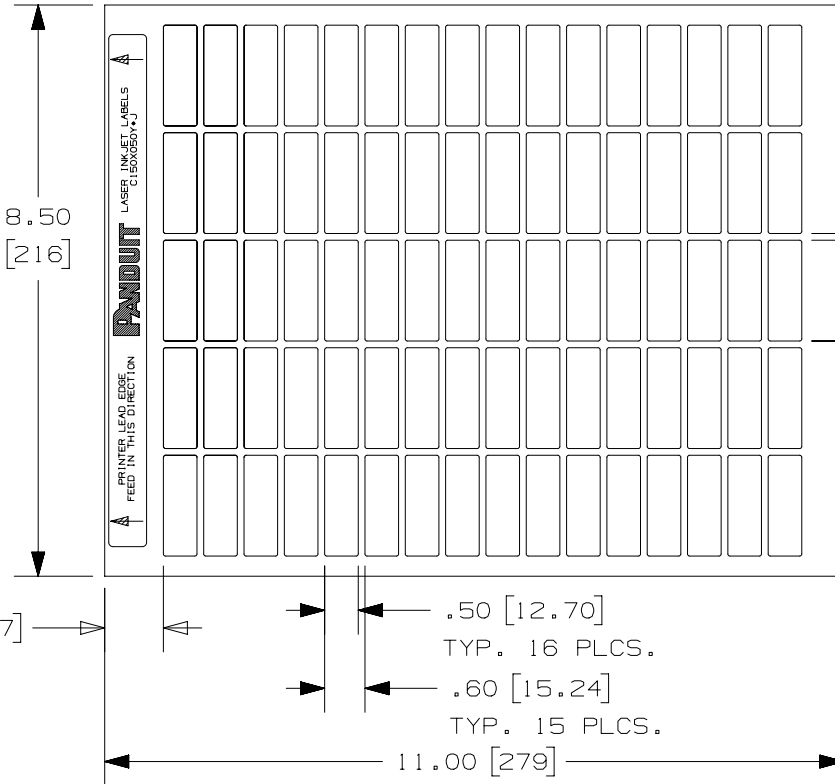

THIS COPY IS PROVIDED ON A RESTRICTED BASIS AND IS NOT TO BE USED IN ANY WAY DETRIMENTAL TO THE INTERESTS OF PANDUIT CORP.

PART NO.	MATERIAL	COLOR	MARKER SIZE	LABELS PER SHEET	SHEET PER PKG.	STANDARD PKG. QTY.
C150X050YJJ	GMY5	WHITE	1.50 [38.10]	80	32	2500
C150X050YLJ		SAFETY YELLOW	0.50 [12.70]			

NOTES:
1. MILLIMETERS ARE IN [].

1.50 [38.10]
TYP. 5 PLCS.

1.60 [40.64]
TYP. 4 PLCS.

REV	DATE	BY	CHK	APR	DESCRIPTION	ECN
3	9/28/15	RVU	SEWH	JHAC	UPDATE ON PANDUIT LOGO. ADD .875. UPDATE TABLE, NOTES AND TITLE. 2 PLCS. GMY5 WAS GMY2.	GAECN03083
2	8/11/10	RVU	DWY		ADD NEW P/N: C150X050YLJ ON TABLE. UPDATE TOLERANCES. GMY5 WAS GMY.	6117
1	5/2/07	RVU	DWY		ADDED "INKJET" ON HEADER.	4971
0	10/23/06	RVU	DWY		DRAWING RELEASE.	750

TITLE C150X050YJJ and C150X050YLJ LASER/INKJET LABELS CUSTOMER DRAWING				
ITEM REVISION NAME 100472MK/03		PANDUIT		
DATASET FILE NAME 100472MK_DC_C10525/03D				
UNLESS OTHERWISE SPECIFIED, DIMENSIONAL TOLERANCES ARE: IN [mm] .x ± .12 [3.05] .xxx ± .025 [.635] .xx ± .062 [1.57] ANGLES ±			MATERIAL: SEE TABLE	
DRAWING NUMBER: C10525			DRAWING NUMBER: C10525	
DRAWN BY RVU	DATE 10/23/06	CHK JHAC	SCALE NTS	SHT 1 OF 1