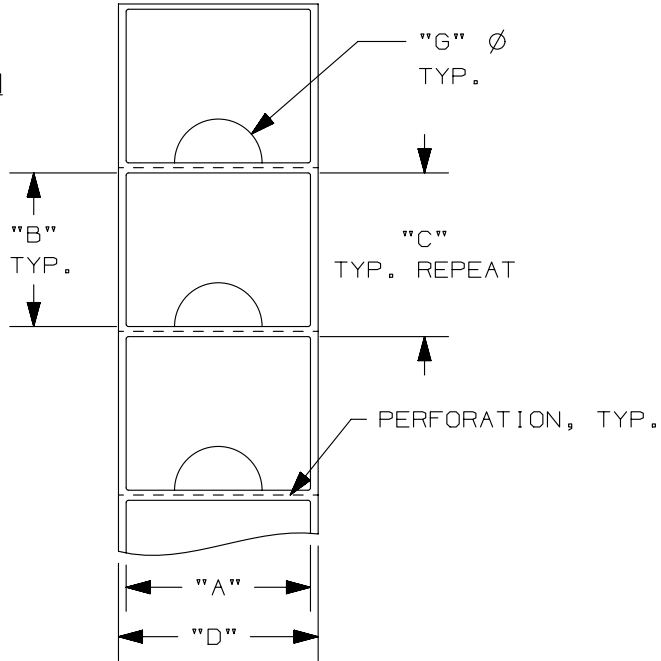

THIS COPY IS PROVIDED ON A RESTRICTED BASIS AND IS NOT TO BE USED IN ANY WAY DETRIMENTAL TO THE INTERESTS OF PANDUIT CORP.

NOTES:
1. DIMENSIONS IN [] ARE IN MILLIMETERS.

PANDUIT PART NO.	WIDTH "A" +/- .062	HEIGHT "B" +/- .062	HEIGHT REPEAT "C" +/- .062	WEB WIDTH "D" +/- .062	"G" RADIUS	THICKNESS	COLOR	PKG. QTY.	PRODUCT TYPE
C180X130APT-30H	1.80 [45.72]	1.30 [33.02]	1.428 [36.28]	2.00 [50.80]	.570 [14.48]	.030 +/- .010	WHITE	500	HALF PUSH BUTTON
C240X200APT-30H	2.40 [60.96]	2.00 [50.80]	2.125 [53.97]	2.60 [66.04]					

FEED DIRECTION

REV	DATE	BY	CHK	APR	DESCRIPTION	ECN
1	1/18/13	RVU	DAPE	SEWH	ADD NEW ISO VIEW. GMH3-W WAS GMH3 FOR WHITE ONLY.	GAECN00543
0	5/5/10	RVU	DAPE		DRAWING RELEASE.	6037

TITLE RAISED PANEL PUSH BUTTON LABELS C***X***APT-30H	
CUSTOMER DRAWING	
ITEM REVISION NAME 100491CP/02	PANDUIT TM
DATASET FILE NAME 100491CP-DC-C10834/02B	
UNLESS OTHERWISE SPECIFIED, DIMENSIONAL TOLERANCES ARE: IN [mm]	
.x ± .12 [3.05]	.xxx ± .025 [.635]
.xx ± .062 [1.57]	ANGLES ±
THIRD ANGLE PROJECTION	
DRAWN BY RVU	DATE 5/5/10
CHK MSAD	SCALE NTS
DRAWING NUMBER: C10834	
SHT 1 OF 1	
SIZE A	