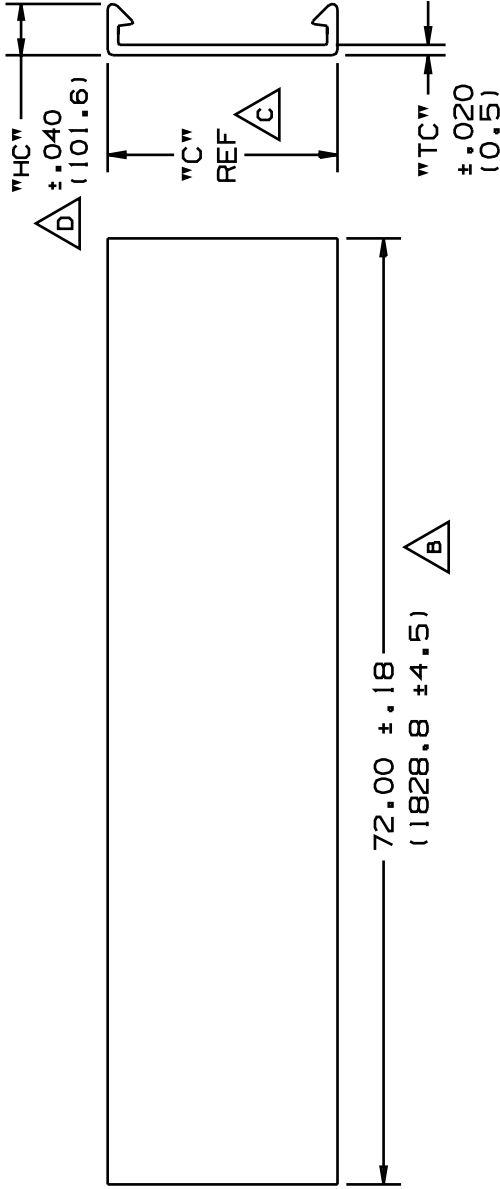

THIS COPY IS PROVIDED ON A RESTRICTED BASIS AND IS NOT TO BE USED IN ANY WAY DETRIMENTAL TO THE INTERESTS OF PANDUIT CORP.

NOMINAL DUCT SIZE (W)	C in (mm)	TC in (mm)	HC in (mm)
.5	.69 (17.5)	.040 (1.0)	.230 (5.8)
.75	.94 (23.8)	.050 (1.3)	.240 (6.1)
1	1.25 (31.8)	.060 (1.5)	.350 (8.9)
1.5	1.75 (44.5)	"	"
2	2.25 (57.2)	"	"
2.5	2.75 (69.9)	"	"
3	3.25 (82.6)	.065 (1.6)	.370 (9.4)
4	4.25 (108.0)	"	"
6	6.25 (158.8)	.080 (2.0)	"

PART NO. SYSTEM COVER EXAMPLE  
 TYPE → C → LG → S  
 WIDTH → COLOR → LENGTH (ft)

- SEE CURRENT CATALOG FOR ADDITIONAL PART NUMBER SUFFIXES TO INDICATE COLOR AND OR PACKAGE QUANTITY.
- DIMENSIONS IN PARENTHESIS ARE METRIC.

UNLESS OTHERWISE SPECIFIED, ALL DIMENSIONS ARE GIVEN IN INCHES, THIRD ANGLE PROJECTION.

REV	DATE	BY	CHK	DESCRIPTION	ECN	R	CUST	SUP
2	8-24-01	JCST	JKG	D. CHANGED TOLERANCE C. MADE "C" A REFERENCE DIMENSION	34518-17	JKG	JKG	
1	2/11/00	JHNU	HIW	B. .18 WAS .125/ 4.5 WAS 3.2 A. REV'D TITLE; ADDED FS AND G DUCT TYPE	34518-17	HIW	HIW	
R	10-29-93	DW	CEF	RELEASED TO PRODUCTION.	34518-17	CEF	CEF	

SCALE	DRAWING NO.	DWG	SIZE
NONE	34518-17	A	A

MAT'L : POLYVINYL CHLORIDE  
 DRAWN BY : DW  
 DATE : 10-29-93  
 CHK'D : CEF