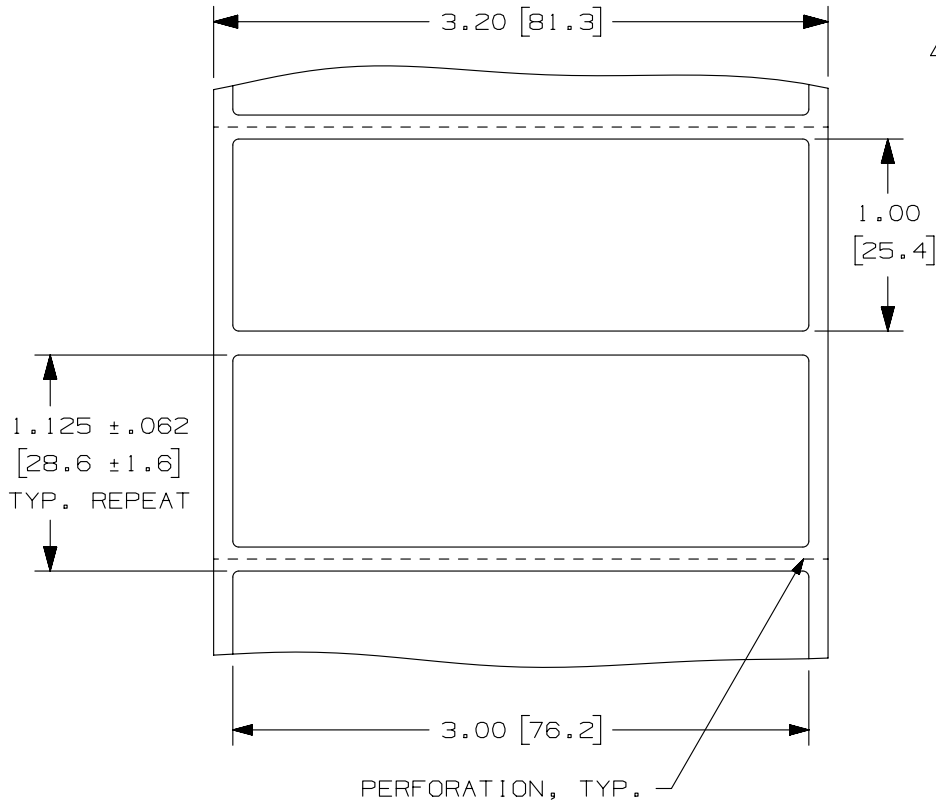

THIS COPY IS PROVIDED ON A RESTRICTED BASIS AND IS NOT TO BE USED IN ANY WAY DETRIMENTAL TO THE INTERESTS OF PANDUIT CORP.

NOTES:

1. DIMENSIONS IN [ ] ARE IN MILLIMETERS.

PANDUIT PART NO.	MATERIAL	FACE COLOR	PKG. QTY.	THICKNESS	PRODUCT TYPE
C300X100AOT	GMH3	BLACK	500	.030 +/- .010	COMPONENT LABEL
C300X100A8T		YELLOW			
C300X100APT	GMH3-W	WHITE			
C300X100AUT	GMH3	ORANGE			
C300X100AWT		RED			

REV	DATE	BY	CHK	APR	DESCRIPTION	ECN
3	4/25/13	RVU	SEWH	DAPE	ADD NEW PN: C300X100AWT FOR RED.	GAECN00831
2	1/21/13	RVU	SEWH	DAPE	ADD material column and ISO view. Update part numbers sequence list.	GAECN00541
1	5/6/11	RVU		DAPE	ADD NEW PN: C300X100AUT.	6348
0	5/4/10	RVU		DAPE	DRAWING RELEASE.	6037

TITLE						
<b>RAISED PANEL COMPONENTS LABELS</b> <b>C300X100A*T</b> CUSTOMER DRAWING						
ITEM REVISION NAME						
100491CN/04						
DATASET FILE NAME						
100491CN-DC-C10832/04D						
UNLESS OTHERWISE SPECIFIED, DIMENSIONAL TOLERANCES ARE: IN [ mm ]						
.x ± .12 [ 3.05 ] .xxx ± .025 [ .635 ]						
.xx ± .062 [ 1.57 ] ANGLES ±						
THIRD ANGLE PROJECTION						
DRAWN BY						
RVU						
DATE						
5/4/10						
CHK						
MSAD						
SCALE						
NTS						
MATERIAL:						
SEE TABLE						
DRAWING NUMBER:						
C10832						
SHT 1 OF 1						
SIZE						
A						