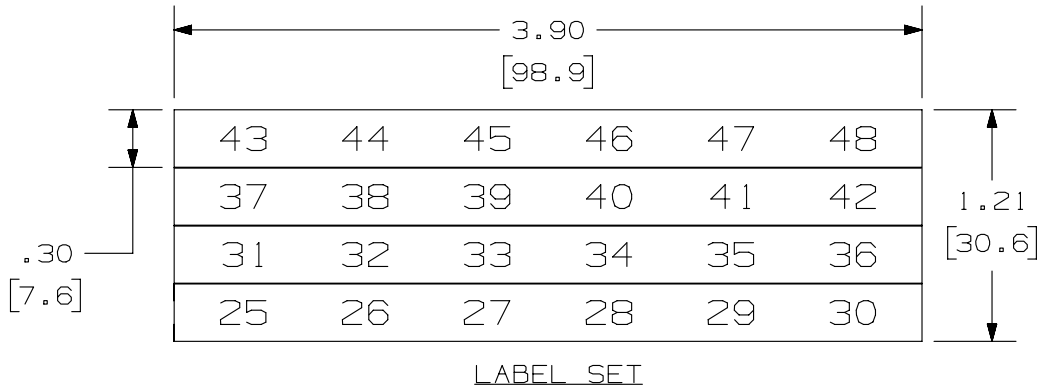

THIS COPY IS PROVIDED ON A RESTRICTED BASIS AND IS NOT TO BE USED IN ANY WAY DETRIMENTAL TO THE INTERESTS OF PANDUIT CORP.

PANDUIT P/N	WEIGHT
C6PPLK25-48	.11 LB/10 PCS (51.4 g/10 PCS)

NOTES:

- SEE CURRENT CATALOG FOR ADDITIONAL PART NUMBER SUFFIXES TO INDICATE COLOR AND OR PACKAGE QUANTITY.
- SEE CATALOG FOR COMPLETE LIST OF PARTS APPLICABLE FOR USE WITH THIS PART.
- DIMENSIONS IN [ ] ARE IN METRIC.
- MATERIAL:  
LABEL- VINYL  
(BACK SIDE OF LABEL IS BLANK)  
LABEL COVER- PETG
- PART INCLUDES:  
1- LABEL SET (INCLUDES 4 LABELS)  
4- LABEL COVER

PART NUMBER		C6PPLK25-48	
TITLE			
(25-48) 6 POSITION FACEPLATE PATCH PANEL LABEL KIT CUSTOMER DRAWING			
ITEM REVISION NAME		M00742EN/00	
DATASET FILE NAME		M00742EN_DC/00C	
UNLESS OTHERWISE SPECIFIED, DIMENSIONAL TOLERANCES ARE: IN [mm]		MATERIAL:	
.x ± .1 [ 2.54 ]      .xxx ± .005 [ .127 ]			
.xx ± .01 [ .25 ]      ANGLES ± 5 °		DRAWING NUMBER:	
		00742-89	
DRAWN BY	DATE	CHK	SCALE
JSP	3/7/14	MJD	NONE
SHT 1 OF 1			SIZE A