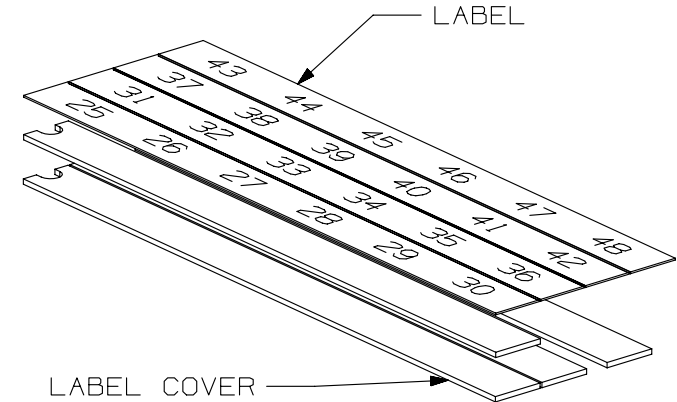

THIS COPY IS PROVIDED ON A RESTRICTED BASIS AND IS NOT TO BE USED IN ANY WAY DETRIMENTAL TO THE INTERESTS OF PANDUIT CORP.

PANDUIT P/N	WEIGHT
C6PPLK25-48	.11 LB/10 PCS (51.4 g/10 PCS)

NOTES:

- SEE CURRENT CATALOG FOR ADDITIONAL PART NUMBER SUFFIXES TO INDICATE COLOR AND OR PACKAGE QUANTITY.
- SEE CATALOG FOR COMPLETE LIST OF PARTS APPLICABLE FOR USE WITH THIS PART.
- DIMENSIONS IN [ ] ARE IN METRIC.
- MATERIAL:  
LABEL- VINYL  
(BACK SIDE OF LABEL IS BLANK)  
LABEL COVER- PETG
- PART INCLUDES:  
1- LABEL SET (INCLUDES 4 LABELS)  
4- LABEL COVER

PART NUMBER		C6PPLK25-48	
TITLE			
(25-48) 6 POSITION FACEPLATE PATCH PANEL LABEL KIT CUSTOMER DRAWING			
ITEM REVISION NAME		M00742EN/00	
DATASET FILE NAME		M00742EN_DC/00C	
UNLESS OTHERWISE SPECIFIED, DIMENSIONAL TOLERANCES ARE: IN [mm]		MATERIAL:	
.x ± .1 [ 2.54 ]      .xxx ± .005 [ .127 ]			
.xx ± .01 [ .25 ]      ANGLES ± 5 °		DRAWING NUMBER:	
		00742-89	
DRAWN BY	DATE	CHK	SCALE
JSP	3/7/14	MJD	NONE
SHT 1 OF 1			SIZE A