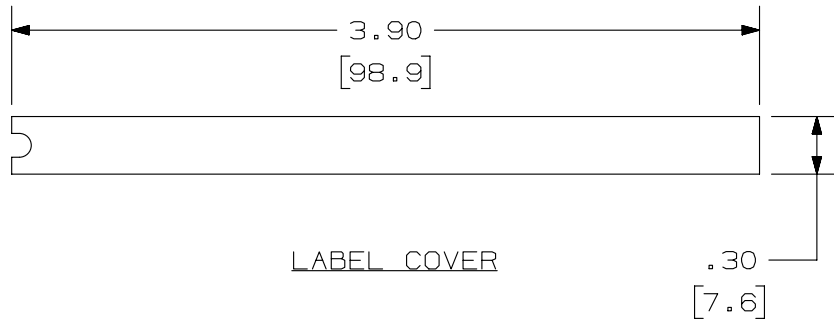

THIS COPY IS PROVIDED ON A RESTRICTED BASIS AND IS NOT TO BE USED IN ANY WAY DETRIMENTAL TO THE INTERESTS OF PANDUIT CORP.

PANDUIT P/N	WEIGHT
C6PPLK25-48	.11 LB/10 PCS (51.4 g/10 PCS)

NOTES:

- SEE CURRENT CATALOG FOR ADDITIONAL PART NUMBER SUFFIXES TO INDICATE COLOR AND OR PACKAGE QUANTITY.
- SEE CATALOG FOR COMPLETE LIST OF PARTS APPLICABLE FOR USE WITH THIS PART.
- DIMENSIONS IN [ ] ARE IN METRIC.
- MATERIAL:  
LABEL- VINYL  
(BACK SIDE OF LABEL IS BLANK)  
LABEL COVER- PETG
- PART INCLUDES:  
1- LABEL SET (INCLUDES 4 LABELS)  
4- LABEL COVER

PART NUMBER		C6PPLK25-48	
TITLE			
(25-48) 6 POSITION FACEPLATE PATCH PANEL LABEL KIT CUSTOMER DRAWING			
ITEM REVISION NAME		M00742EN/00	
DATASET FILE NAME		M00742EN_DC/00C	
UNLESS OTHERWISE SPECIFIED, DIMENSIONAL TOLERANCES ARE: IN [mm]		MATERIAL:	
.x ± .1 [ 2.54 ]      .xxx ± .005 [ .127 ]			
.xx ± .01 [ .25 ]      ANGLES ± 5 °		DRAWING NUMBER:	
		00742-89	
DRAWN BY	DATE	CHK	SCALE
JSP	3/7/14	MJD	NONE
SHT 1 OF 1			SIZE A