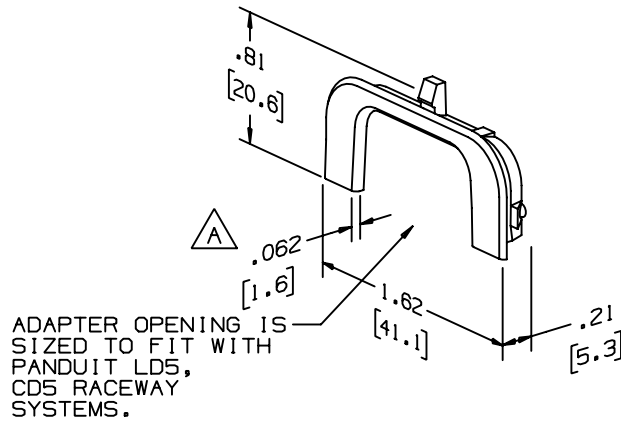

THIS COPY IS PROVIDED ON A RESTRICTED BASIS AND IS NOT TO BE USED IN ANY WAY DETRIMENTAL TO THE INTERESTS OF PANDUIT CORP.

PANDUIT PART NO.	WEIGHT
CA5	.23 LB/100 PCS (103 g/100 PCS)

- △** NOTES:
1. SEE CURRENT CATALOG FOR ADDITIONAL PART NUMBER SUFFIXES TO INDICATE COLOR AND/OR PACKAGE QUANTITY.
 2. DIMENSIONS IN PARENTHESIS ARE IN METRIC.

CAD FILENAME/LAYERS		DPC-CA5_C4.PRT	
PANDUIT		CORP. TINLEY PARK, ILLINOIS	
COVER ADAPTER (CA5)		FOR LD5	
CUSTOMER DRAWING		UNLESS OTHERWISE SPECIFIED, DIMENSIONAL TOLERANCES ARE: (.X) ± (.XXX) ±.010 [.3] (.XX) ±.03 [.8] ANGLES ±	
UNLESS OTHERWISE SPECIFIED, ALL DIMENSIONS ARE GIVEN IN INCHES, THIRD ANGLE PROJECTION.		SCALE FULL	
DRAWN BY	DW	MAT'L:	PVC
DATE	03-06-89	△	
CHK'D	CEF	DRAWING NO.	34089-21
		DWG SIZE	A

REV	DATE	BY	CHK	DESCRIPTION	ECN	R	CUST	SUP
4	03-01-04	JHEP	RGRO	E. REMOVED CD5 FROM TITLE BLOCK	34089-21	RGRO	RGRO	
3	11-30-98	PM	HIW	D. REVISE MATERIAL; WAS ABS	34089-21	HIW		
2	11-15-91	DW	CEF	C. OMIT NOTE TO BE USED WITH FROM DWG.	34089-21	2		
---	---	---	---	B. REVISED NOTE NO.1 AND OMIT NOTE NO. 2 REMOVED COLOR FROM DWG.	---	---		
1	12-18-89	DW	WJB	A. ADDED THICKNESS DIMENSION	34089-21	1		
R	09-04-89	DW	WJB	RELEASED TO PRODUCTION	34089-21	R		