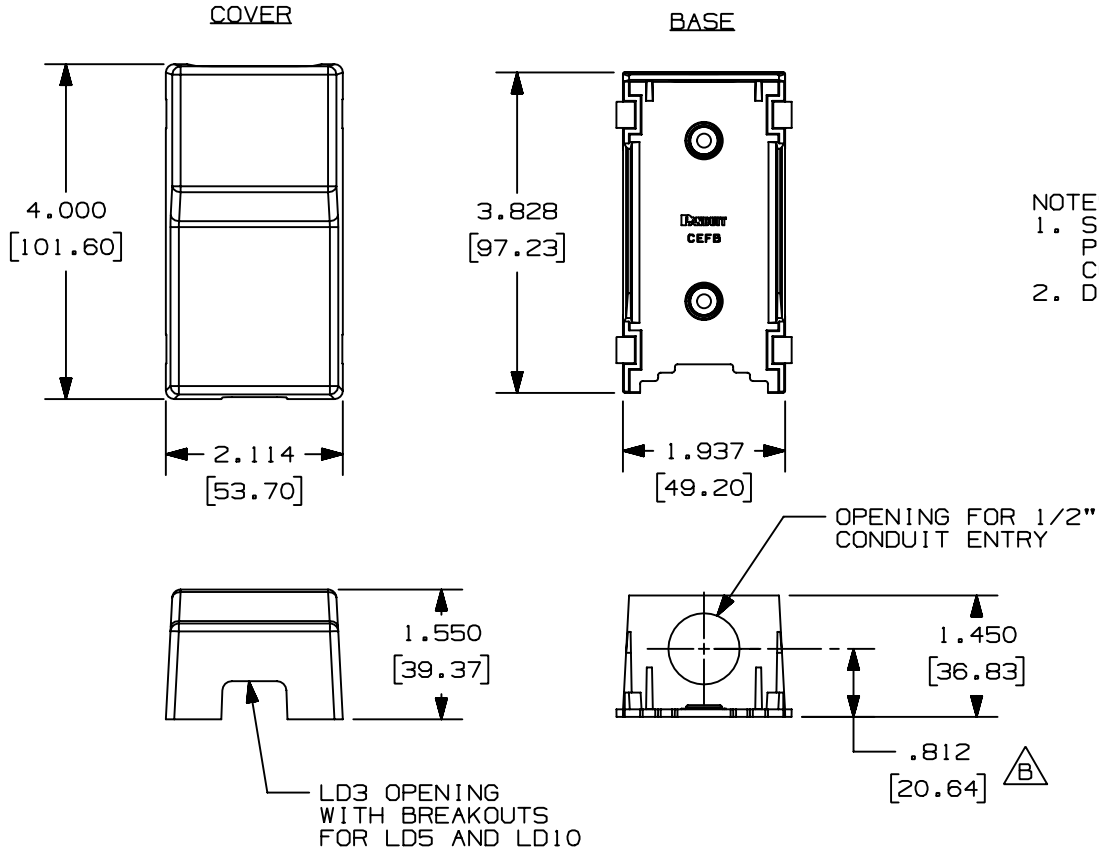

THIS COPY IS PROVIDED ON A RESTRICTED BASIS AND IS NOT TO BE USED IN ANY WAY DETRIMENTAL TO THE INTERESTS OF PANDUIT CORP.

PANDUIT P/N	WEIGHT
CEFX-X	.143 lbs [64.88 g]

NOTES:  
 1. SEE CURRENT CATALOG FOR ADDITIONAL PART NUMBER SUFFIXES TO INDICATE COLOR AND/OR PACKAGE QUANTITY.  
 2. DIMENSIONS IN PARENTHESIS ARE METRIC.

CAD FILENAME/LAYERS		D38913AB_DC_CEFX_04D.PRT	
<b>PANDUIT</b> CORP. TINLEY PARK, ILLINOIS			
CONDUIT ENTRANCE FITTING BASE AND COVER (CEFX) CUSTOMER DRAWING			
UNLESS OTHERWISE SPECIFIED, DIMENSIONAL TOLERANCES ARE: (.X) ± (.XXX) ±.005 (.XX) ±.010 ANGLES ±1°		UNLESS OTHERWISE SPECIFIED, ALL DIMENSIONS ARE GIVEN IN INCHES, THIRD ANGLE PROJECTION.	
DRAWN BY JHEP	MAT'L: PVC	SCALE NONE	
DATE 08-17-04	A	DRAWING NO. 38913-03	DWG A
CHK'D RMHI		SIZE	

REV	DATE	BY	CHK	DESCRIPTION	ECN	CHK	CUST	SUP
3	01-17-05	JHEP	RMHI	B. ADDED DIMENSION	38913-03	RGRO	RGRO	
2	12-21-04	JHEP	RMHI	A. ADDED MATERIAL INFORMATION	38913-03	RGRO	RGRO	
1	11-29-04	JHEP	RMHI	RELEASED TO PRODUCTION	38913-03	RGRO	RGRO	
R	08-17-04	JHEP	RMHI	DRAWING RELEASED				