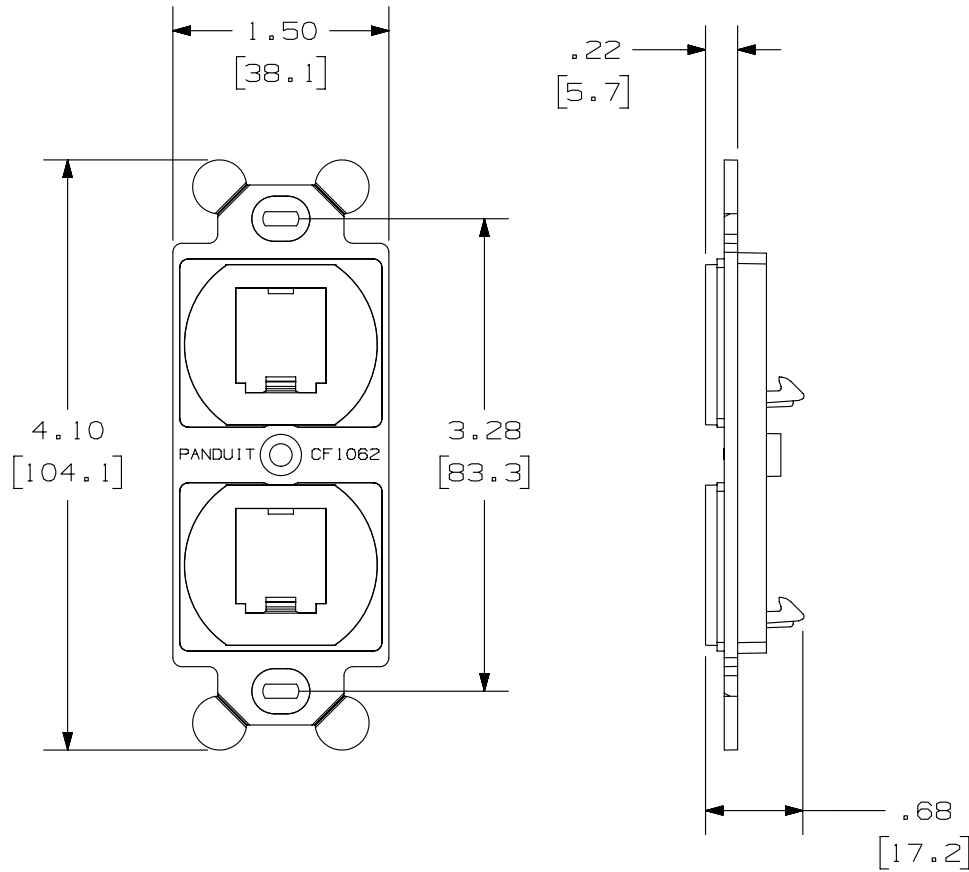

THIS COPY IS PROVIDED ON A RESTRICTED BASIS AND IS NOT TO BE USED IN ANY WAY DETRIMENTAL TO THE INTERESTS OF PANDUIT CORP.

PANDUIT P/N	WEIGHT
CF1062**Y	.25 LB/10 PCS (115.7 g/10 PCS)

NOTES:

- SEE CURRENT CATALOG FOR ADDITIONAL PART NUMBER SUFFIXES TO INDICATE COLOR AND OR PACKAGE QUANTITY.
- SEE CATALOG FOR COMPLETE LIST OF PARTS APPLICABLE FOR USE WITH THIS PART.
- DIMENSIONS IN [] ARE IN METRIC.
- PART INCLUDES:
 - 1- 106 FRAME
 - 2- MOUNTING SCREW

PART NUMBER		CF1062**Y	
TITLE		MINI-COM 2 POSITION "106" SERIES FRAME	
		CUSTOMER DRAWING	
ITEM REVISION NAME		M02479GR/02	
DATASET FILE NAME		M02479GR_DC176/00B	
UNLESS OTHERWISE SPECIFIED, DIMENSIONAL TOLERANCES ARE: IN [mm]		MATERIAL:	
.x ± .1 [2.54] .xxx ± .005 [.127]		ABS	
.xx ± .01 [.25] ANGLES ± 5 °		DRAWING NUMBER:	
THIRD ANGLE PROJECTION		02479-176	
DRAWN BY	DATE	CHK	SCALE
JSP	4-18-06	MJD	NONE
SHT 1 OF 1		SIZE	
A		A	

REV	DATE	BY	CHK	APR	DESCRIPTION	ECN
1	3/11/4	JSP	REFR	MMR	A. REVISED DRAWING TITLE BLOCK.	02479-176
R	4-18-06	JSP	MJD	MJD	RELEASED TO PRODUCTION	02479-176

D10100DA/14

X-ON Electronics

Largest Supplier of Electrical and Electronic Components