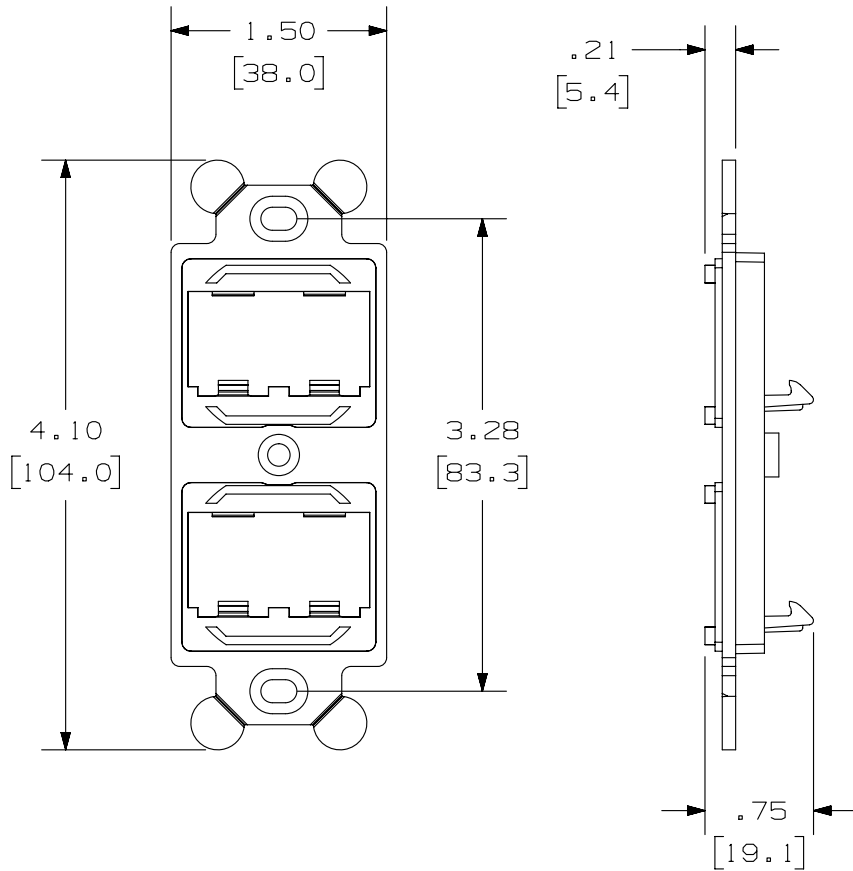

THIS COPY IS PROVIDED ON A RESTRICTED BASIS AND IS NOT TO BE USED IN ANY WAY DETRIMENTAL TO THE INTERESTS OF PANDUIT CORP.

PANDUIT P/N	WEIGHT
CF1064**Y	.29 LB/10 PCS (131.5 g/10 PCS)

NOTES:

- SEE CURRENT CATALOG FOR ADDITIONAL PART NUMBER SUFFIXES TO INDICATE COLOR AND OR PACKAGE QUANTITY.
- SEE CATALOG FOR COMPLETE LIST OF PARTS APPLICABLE FOR USE WITH THIS PART.
- DIMENSIONS IN PARENTHESES ARE IN METRIC.
- CF1064** INCLUDES:
1- 106 FRAME
2- MOUNTING SCREW

PART NUMBER		CF1064**Y	
TITLE		MINI-COM 4 POSITION "106" SERIES FRAME	
		CUSTOMER DRAWING	
ITEM REVISION NAME		M02479GS/00	
DATASET FILE NAME		M02479GS_DC177/00B	
UNLESS OTHERWISE SPECIFIED, DIMENSIONAL TOLERANCES ARE: IN [mm]		MATERIAL:	
.x ± .1 [2.54] .xxx ± .005 [.127]		ABS	
.xx ± .01 [.25] ANGLES ± 5 °		DRAWING NUMBER:	
		02479-177	
DRAWN BY	DATE	CHK	SCALE
JSP	4-26-06	MJD	NONE
REV	DATE	BY	CHK
1	3/11/14	JSP	REFR
R	4-26-06	JSP	MJD
DESCRIPTION		ECN	
A. REVISED DRAWING TITLE BLOCK.		02479-177	
RELEASED TO PRODUCTION		02479-177	
SHT 1 OF 1		A	