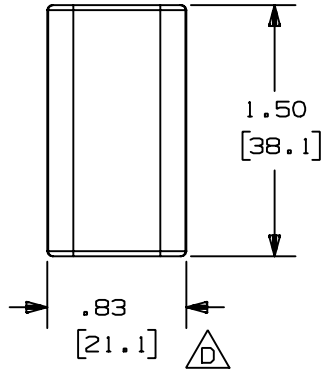

THIS COPY IS PROVIDED ON A RESTRICTED BASIS AND IS NOT TO BE USED IN ANY WAY DETRIMENTAL TO THE INTERESTS OF PANDUIT CORP.

PANDUIT P/N	WEIGHT
CF3	.39 LB / 100 PCS [ 178g / 100 PCS ]

NOTES:

1. SEE CURRENT CATALOG FOR ADDITIONAL PART SUFFIXES TO INDICATE COLOR AND OR PACKAGE QUANTITY.
2. DIMENSIONS IN PARENTHESIS ARE IN METRIC

CAD FILENAME/LAYERS D34019BA\_DC\_CF3\_01B.PRT

PANDUIT CORP. TINLEY PARK, ILLINOIS

COUPLING FITTING (CF3)  
CUSTOMER DRAWING

REV	DATE	BY	CHK	DESCRIPTION	ECN	R	CUST	SUP
3	07-02-02	JHNURMHI		E. REVISED MATERIAL IN DRAWING TITLE BLOCK.	34019-10	RGRO	RGRO	
-	-----	----	---	D. REVISED DIMENSION	-----	---	---	
2	08-25-00	REWE	HIW	C. ADDED CAD FILE NAME B. REVISED AND REDRAWN	34019-10	HIW	HIW	
1	11-24-87	LDB	WJB	A. ADDED PARTS CF3EI AND CF3LI	34019-10	WJB		
R	06-11-86	RN	WJB	RELEASED TO PRODUCTION	34019-10	WJB		

UNLESS OTHERWISE SPECIFIED, DIMENSIONAL TOLERANCES ARE: (.X) ± .010 (.XXX) ± .005 (.XX) ± .010		UNLESS OTHERWISE SPECIFIED, ALL DIMENSIONS ARE GIVEN IN INCHES, THIRD ANGLE PROJECTION.	
DRAWN BY RN	MAT'L: ABS	SCALE NONE	
DATE 06-04-86		DRAWING NO. 34019-10	DWG A
CHK'D WJB			SIZE