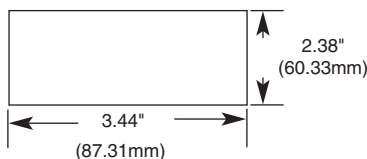

CFFPHM4

Panel Cutout Requirements for CFFPHM4:

Maximum Panel Thickness: 0.09" (2.29mm)

CFFPEBSL4

Panel Cutout Requirements for CFFPEBSL4:

Maximum Panel Thickness: 0.05" (1.27mm)

Part Number	Part Description	Color‡	Std. Pkg. Qty.	Std. Ctn. Qty.
Four Module Space Modular Furniture Snap-On Faceplate with Labels				
CFFPL4BL	Faceplate snaps into industry standard knockouts found on modular furniture. Accepts up to four Mini-Com® Modules. Supplied with write-on label and label cover.	Black	1	10
Four Module Space Modular Furniture Snap-On Faceplate				
CFFP4BL	Faceplate snaps into industry standard knockouts found on modular furniture. Accepts up to four Mini-Com® Modules.	Black	1	10
Snap-On Modular Furniture Faceplate Extender				
MFFPEBL	For use when depth inside modular furniture base is limited. Extends plate approximately 1/2" (12.7mm). Accepts CFFPL4 and CFFP4 modular faceplates.	Black	1	10
Two Module Space Angled Modular Furniture Snap-On Faceplate				
CFFPA2BL	Angled faceplate snaps into industry standard knockouts found on modular furniture. Accepts up to two Mini-Com® Modules.	Black	1	10
Three Module Space Extended Furniture Snap-On Faceplate				
CFFPE3BL	Faceplate snaps into knockouts found on Knoll Morrison furniture as well as industry standard knockouts. Accepts up to three Mini-Com® Modules.	Black	1	10
Four Module Space Angled Modular Furniture Snap-On Faceplate with Labels				
CFFPLA4BL	Angled faceplate snaps into industry standard knockouts found on modular furniture. Accepts up to four Mini-Com® Modules. Supplied with write-on label and label cover.	Black	1	10
Four Module Space Herman Miller Furniture Snap-On Faceplate				
CFFPHM4BL	Faceplate snaps into knockouts found on Herman Miller furniture such as Action Office Series 2 and 3 and Ethospace Baseline. Accepts up to four Mini-Com® Modules.	Black	1	10
Four Module Space Herman Miller Ethospace Beltline Furniture Snap-On Faceplate				
CFFPEBSL4BL	Sloped faceplate snaps into knockouts found on Herman Miller furniture such as Ethospace Beltline. Accepts up to four Mini-Com® Modules. Supplied with write-on label and label cover and icon slots.	Black	1	10
Three Module Space Knoll Equity Furniture Snap-On Faceplate				
CFFPKE3BL	Faceplate snaps into knockouts found on Knoll Equity furniture. Accepts up to three Mini-Com® Modules.	Black	1	10
Replacement Labels for Mini-Com® Snap-On Modular Furniture Faceplates				
C4PPLK	Replacement label/label cover kit for Mini-Com® Modular Patch Panels with Labels (CPPL24WBLY, CPPL48WBLY, CPPL24WRBLY, CPPL48WRBLY) and Mini-Com® Modular Furniture Faceplates with Labels (CFFPL4, CFFHSL4, CFFPEBSL4). Each kit contains six labels and six clear label covers per bag.	—	1	10