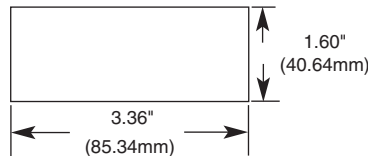

Maximum Panel Thickness: .040" (1.02mm)