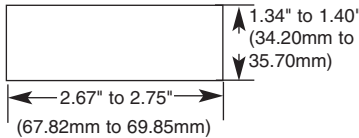

CFFPL4

CFFP4

MFFPE

CFFPA2

CFFPE3

CFFPLA4

Panel Cutout Requirements for CFFPL4, CFFP4, MFFPE, CFFPA2, CFFPE3 and CFFPLA4:

Maximum Panel Thickness: 0.09" (2.29mm)