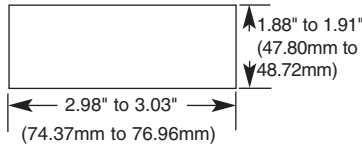

Maximum Panel Thickness: 0.09" (2.29mm)

Panel Cutout Requirements for CFFPHM4: