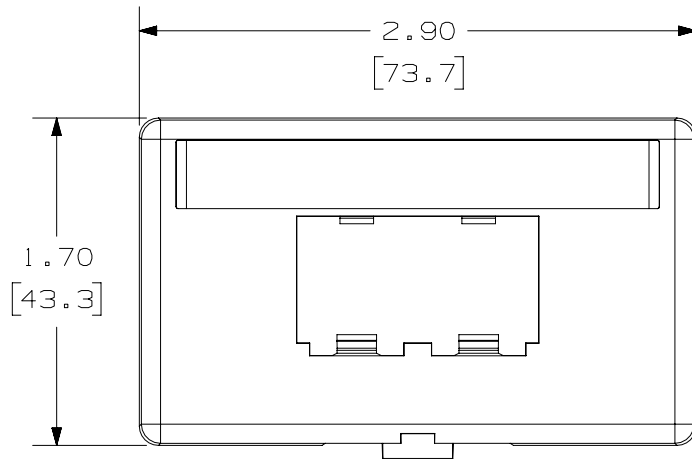

THIS COPY IS PROVIDED ON A RESTRICTED BASIS AND IS NOT TO BE USED IN ANY WAY DETRIMENTAL TO THE INTERESTS OF PANDUIT CORP.

NOTES:

1. VISIT OUR ON-LINE CATALOG AT WWW.PANDUIT.COM FOR A LIST OF CURRENT PARTS APPLICABLE FOR USE WITH THIS PRODUCT.
2. DIMENSIONS IN [ ] ARE METRIC.
3. ALL MATERIALS AND COMPONENTS USED MEET THE MATERIAL RESTRICTIONS OF RoHS (EUROPEAN DIRECTIVE 2011/65/EU ON THE RESTRICTION OF HAZARDOUS SUBSTANCES) AS PROPOSED BY THE RoHS TECHNICAL ADAPTATION COMMITTEE.
4. WEIGHT: .24 LB/10 PCS (110.3 g/10 PCS)
5. PART INCLUDES:
  - 1-FACEPLATE
  - 1-LABEL
  - 1-LABEL COVER

PART NUMBER		CFFPL2**		
TITLE		MINI-COM™ 2 POSITION STANDARD FURNITURE FACEPLATE		
		CUSTOMER DRAWING		
ITEM REVISION NAME		00224NAA/01		
DATASET FILE NAME		00224NAA_DC/01A		
 THIRD ANGLE PROJECTION				
MATERIAL				
DRAWN BY		DATE	CHK	SCALE
T WV		4-12-18	SCAL	1:1
DRAWING NUMBER		00224NAA-DC		
SHEET 1 OF 1		A		