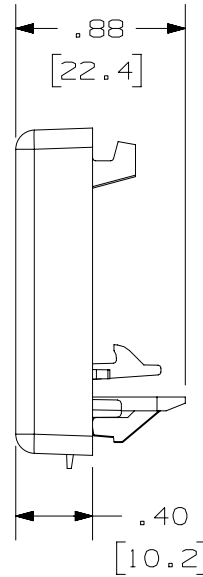

THIS COPY IS PROVIDED ON A RESTRICTED BASIS AND IS NOT TO BE USED IN ANY WAY DETRIMENTAL TO THE INTERESTS OF PANDUIT CORP.

NOTES:

1. VISIT OUR ON-LINE CATALOG AT WWW.PANDUIT.COM FOR A LIST OF CURRENT PARTS APPLICABLE FOR USE WITH THIS PRODUCT.
2. DIMENSIONS IN [ ] ARE METRIC.
3. ALL MATERIALS AND COMPONENTS USED MEET THE MATERIAL RESTRICTIONS OF RoHS (EUROPEAN DIRECTIVE 2011/65/EU ON THE RESTRICTION OF HAZARDOUS SUBSTANCES) AS PROPOSED BY THE RoHS TECHNICAL ADAPTATION COMMITTEE.
4. WEIGHT: .24 LB/10 PCS (110.3 g/10 PCS)
5. PART INCLUDES:
  - 1-FACEPLATE
  - 1-LABEL
  - 1-LABEL COVER

PART NUMBER		CFFPL2**		
TITLE		MINI-COM™ 2 POSITION STANDARD FURNITURE FACEPLATE		
		CUSTOMER DRAWING		
ITEM REVISION NAME		00224NAA/01		
DATASET FILE NAME		00224NAA_DC/01A		
 THIRD ANGLE PROJECTION				
MATERIAL				
DRAWN BY		DATE	CHK	SCALE
T WV		4-12-18	SCAL	1:1
DRAWING NUMBER		00224NAA-DC		
SHEET 1 OF 1		A		

REV	DATE	BY	CHK	APR	DESCRIPTION	ECN
1	8-28-18	MDJR	JCO	MMR	UPDATED CAD MODEL	00224NAA-DC
R	4-12-18	T WV	SCAL	MMR	RELEASED TO PRODUCTION	00224NAA-DC

2

1

A-SIZE CUSTOMER

B

B

A

A