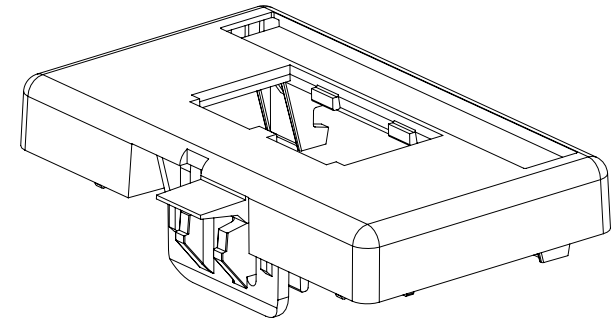

THIS COPY IS PROVIDED ON A RESTRICTED BASIS AND IS NOT TO BE USED IN ANY WAY DETRIMENTAL TO THE INTERESTS OF PANDUIT CORP.

NOTES:

1. VISIT OUR ON-LINE CATALOG AT WWW.PANDUIT.COM FOR A LIST OF CURRENT PARTS APPLICABLE FOR USE WITH THIS PRODUCT.
2. DIMENSIONS IN [ ] ARE METRIC.
3. ALL MATERIALS AND COMPONENTS USED MEET THE MATERIAL RESTRICTIONS OF RoHS (EUROPEAN DIRECTIVE 2011/65/EU ON THE RESTRICTION OF HAZARDOUS SUBSTANCES) AS PROPOSED BY THE RoHS TECHNICAL ADAPTATION COMMITTEE.
4. WEIGHT: .24 LB/10 PCS (110.3 g/10 PCS)
5. PART INCLUDES:
  - 1-FACEPLATE
  - 1-LABEL
  - 1-LABEL COVER

PART NUMBER		CFFPL2**		
TITLE		MINI-COM™ 2 POSITION STANDARD FURNITURE FACEPLATE		
		CUSTOMER DRAWING		
ITEM REVISION NAME		00224NAA/01		
DATASET FILE NAME		00224NAA_DC/01A		
 THIRD ANGLE PROJECTION				
MATERIAL				
DRAWN BY		DATE	CHK	SCALE
T WV		4-12-18	SCAL	1:1
DRAWING NUMBER		00224NAA-DC		
SHEET 1 OF 1		A		