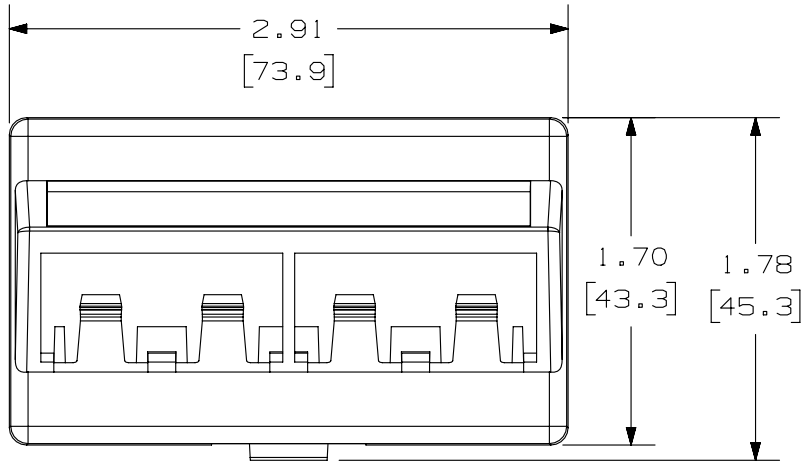

THIS COPY IS PROVIDED ON A RESTRICTED BASIS AND IS NOT TO BE USED IN ANY WAY DETRIMENTAL TO THE INTERESTS OF PANDUIT CORP.

PANDUIT P/N	WEIGHT
CFFPLA4**	.28 LB/10 PCS (128.3 g/10 PCS)

NOTES:

- SEE CURRENT CATALOG FOR ADDITIONAL PART NUMBER SUFFIXES TO INDICATE COLOR AND OR PACKAGE QUANTITY.
- SEE CATALOG FOR COMPLETE LIST OF PARTS APPLICABLE FOR USE WITH THIS PART.
- DIMENSIONS IN [] ARE IN METRIC.
- FACEPLATE ACCEPTS 4 MINI-COM MODULES.
- FACEPLATE COMES WITH LABEL AND LABEL COVER.
- FACEPLATE SNAPS INTO STANDARD FURNITURE OPENING. (1.375 X 2.710) MAX. PANEL THICKNESS .09" [2.29mm]

PART NUMBER		CFFPLA4**	
TITLE			
MINI-COM 4 POSITION ANGLED MODULAR FURNITURE FACEPLATE WITH LABEL			
CUSTOMER DRAWING			
ITEM REVISION NAME		M01327BD/02	
DATASET FILE NAME		M01327BD_DC/02A	
UNLESS OTHERWISE SPECIFIED, DIMENSIONAL TOLERANCES ARE: IN [mm]		MATERIAL:	
.x ± .xx ± .03 [.8]		ABS	
.xxx ± .010 [.3] ANGLES ±		DRAWING NUMBER:	
THIRD ANGLE PROJECTION		01327-02	
DRAWN BY	DATE	CHK	SCALE
JSP	2-14-02	JAJP	NONE
SHT 1 OF 1			SIZE A