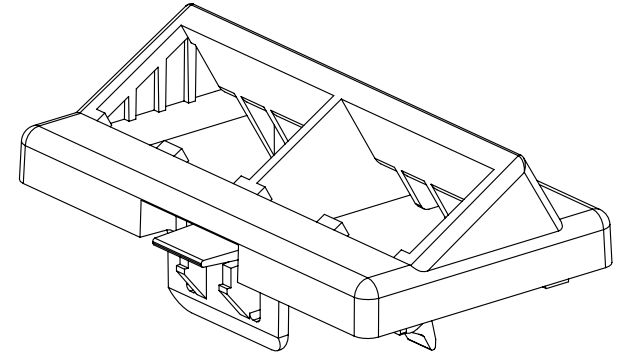

THIS COPY IS PROVIDED ON A RESTRICTED BASIS AND IS NOT TO BE USED IN ANY WAY DETRIMENTAL TO THE INTERESTS OF PANDUIT CORP.

PANDUIT P/N	WEIGHT
CFFPLA4**	.28 LB/10 PCS (128.3 g/10 PCS)

NOTES:

- SEE CURRENT CATALOG FOR ADDITIONAL PART NUMBER SUFFIXES TO INDICATE COLOR AND OR PACKAGE QUANTITY.
- SEE CATALOG FOR COMPLETE LIST OF PARTS APPLICABLE FOR USE WITH THIS PART.
- DIMENSIONS IN [] ARE IN METRIC.
- FACEPLATE ACCEPTS 4 MINI-COM MODULES.
- FACEPLATE COMES WITH LABEL AND LABEL COVER.
- FACEPLATE SNAPS INTO STANDARD FURNITURE OPENING. (1.375 X 2.710) MAX. PANEL THICKNESS .09" [2.29mm]

PART NUMBER		CFFPLA4**	
TITLE			
MINI-COM 4 POSITION ANGLED MODULAR FURNITURE FACEPLATE WITH LABEL			
CUSTOMER DRAWING			
ITEM REVISION NAME		M01327BD/02	
DATASET FILE NAME		M01327BD_DC/02A	
UNLESS OTHERWISE SPECIFIED, DIMENSIONAL TOLERANCES ARE: IN [mm]		MATERIAL:	
.x ± .xx ± .03 [.8]		ABS	
.xxx ± .010 [.3] ANGLES ±		DRAWING NUMBER:	
THIRD ANGLE PROJECTION		01327-02	
DRAWN BY	DATE	CHK	SCALE
JSP	2-14-02	JAJP	NONE
SHT 1 OF 1			SIZE A