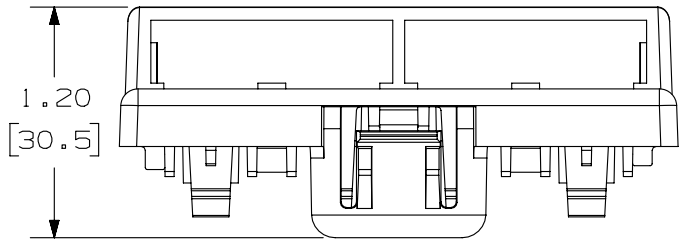

THIS COPY IS PROVIDED ON A RESTRICTED BASIS AND IS NOT TO BE USED IN ANY WAY DETRIMENTAL TO THE INTERESTS OF PANDUIT CORP.

PANDUIT P/N	WEIGHT
CFFPLA4**	.28 LB/10 PCS (128.3 g/10 PCS)

NOTES:

- SEE CURRENT CATALOG FOR ADDITIONAL PART NUMBER SUFFIXES TO INDICATE COLOR AND OR PACKAGE QUANTITY.
- SEE CATALOG FOR COMPLETE LIST OF PARTS APPLICABLE FOR USE WITH THIS PART.
- DIMENSIONS IN [] ARE IN METRIC.
- FACEPLATE ACCEPTS 4 MINI-COM MODULES.
- FACEPLATE COMES WITH LABEL AND LABEL COVER.
- FACEPLATE SNAPS INTO STANDARD FURNITURE OPENING. (1.375 X 2.710) MAX. PANEL THICKNESS .09" [2.29mm]

PART NUMBER		CFFPLA4**	
TITLE			
MINI-COM 4 POSITION ANGLED MODULAR FURNITURE FACEPLATE WITH LABEL			
CUSTOMER DRAWING			
ITEM REVISION NAME		M01327BD/02	
DATASET FILE NAME		M01327BD_DC/02A	
UNLESS OTHERWISE SPECIFIED, DIMENSIONAL TOLERANCES ARE: IN [mm]		MATERIAL:	
.x ± .xx ± .03 [.8]		ABS	
.xxx ± .010 [.3] ANGLES ±		DRAWING NUMBER:	
THIRD ANGLE PROJECTION		01327-02	
DRAWN BY	DATE	CHK	SCALE
JSP	2-14-02	JAJP	NONE
SHT 1 OF 1			SIZE A