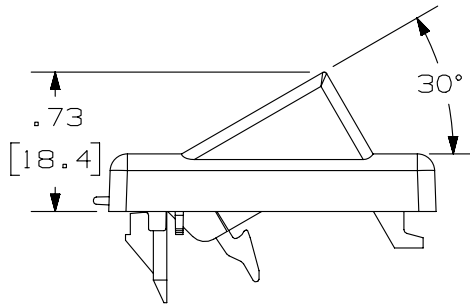

THIS COPY IS PROVIDED ON A RESTRICTED BASIS AND IS NOT TO BE USED IN ANY WAY DETRIMENTAL TO THE INTERESTS OF PANDUIT CORP.

PANDUIT P/N	WEIGHT
CFFPLA4**	.28 LB/10 PCS (128.3 g/10 PCS)

NOTES:

- SEE CURRENT CATALOG FOR ADDITIONAL PART NUMBER SUFFIXES TO INDICATE COLOR AND OR PACKAGE QUANTITY.
- SEE CATALOG FOR COMPLETE LIST OF PARTS APPLICABLE FOR USE WITH THIS PART.
- DIMENSIONS IN [] ARE IN METRIC.
- FACEPLATE ACCEPTS 4 MINI-COM MODULES.
- FACEPLATE COMES WITH LABEL AND LABEL COVER.
- FACEPLATE SNAPS INTO STANDARD FURNITURE OPENING. (1.375 X 2.710) MAX. PANEL THICKNESS .09" [2.29mm]

PART NUMBER		CFFPLA4**	
TITLE			
MINI-COM 4 POSITION ANGLED MODULAR FURNITURE FACEPLATE WITH LABEL			
CUSTOMER DRAWING			
ITEM REVISION NAME		M01327BD/02	
DATASET FILE NAME		M01327BD_DC/02A	
UNLESS OTHERWISE SPECIFIED, DIMENSIONAL TOLERANCES ARE: IN [mm]		MATERIAL:	
.x ± .xx ± .03 [.8]		ABS	
.xxx ± .010 [.3] ANGLES ±		DRAWING NUMBER:	
THIRD ANGLE PROJECTION		01327-02	
DRAWN BY	DATE	CHK	SCALE
JSP	2-14-02	JAJP	NONE
SHT 1 OF 1			SIZE A