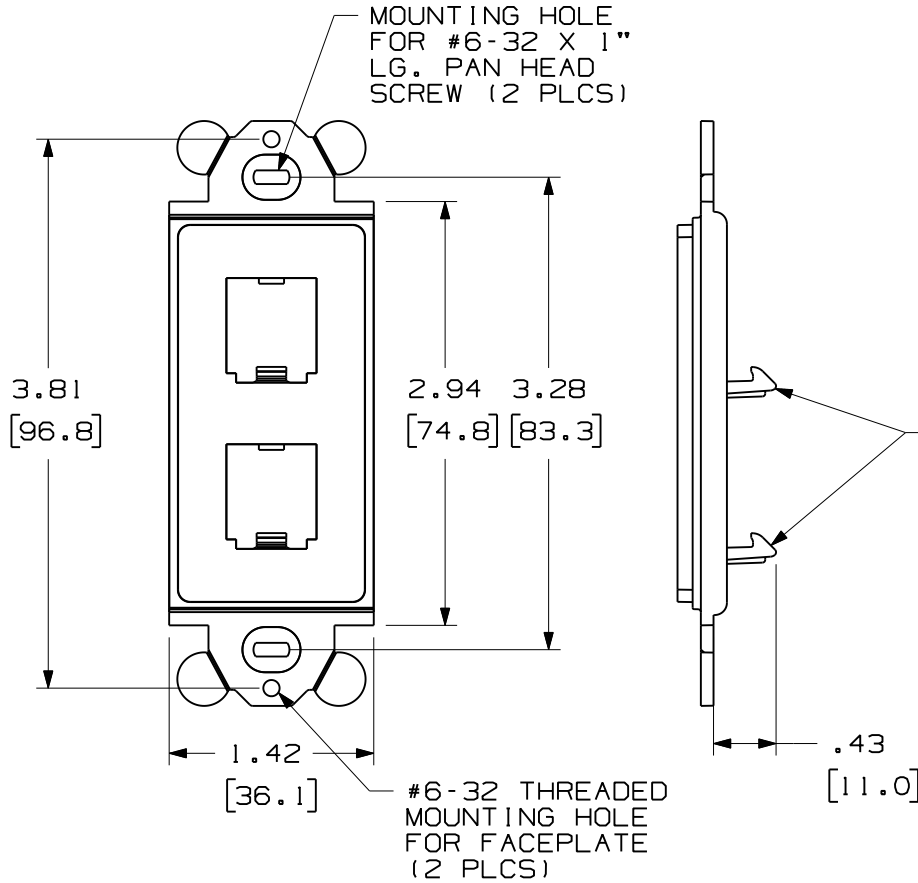

THIS COPY IS PROVIDED ON A RESTRICTED BASIS AND IS NOT TO BE USED IN ANY WAY DETRIMENTAL TO THE INTERESTS OF PANDUIT CORP.

PANDUIT P/N	WEIGHT
CFG2**	.23 LB/10 PCS (106 g/10 PCS)

NOTES:

- SEE CURRENT CATALOG FOR ADDITIONAL PART NUMBER SUFFIXES TO INDICATE COLOR AND/OR PACKAGE QUANTITY.
- SEE CATALOG FOR COMPLETE LIST OF PARTS APPLICABLE FOR USE WITH THIS PART.
- DIMENSIONS IN PARENTHESES ARE IN METRIC.
- (2) #6-32 X 1" PANHEAD SCREWS ARE SUPPLIED

PART NUMBER	CFG2**	PRODUCT SPEC/PKG SPEC	N/A
I.I. NUMBER	N/A	WORK INSTRUCTION	N/A
TITLE			
<b>"GFCI" MODULE FRAME TWO POSITION</b>			
CUSTOMER DRAWING			
ITEM REVISION NAME	M00021CA/02.PRT		
DATASET FILE NAME	M00021CA_DC04/02A.PRT		
UNLESS OTHERWISE SPECIFIED, DIMENSIONAL TOLERANCES ARE: IN (mm)			MATERIAL:
.x : .1 ( 2.54 )      .xxx : .005 ( .127 )			ABS
.xx : .01 ( .25 )      ANGLES : 5 °			DRAWING NUMBER:
 THIRD ANGLE PROJECTION			00021 - 04
DRAWN BY	DATE	CHK	SCALE
RCA	7-28-97	CEF	NONE
REV	DATE	BY	CHK
4	11-6-12	BJN	JSP
DESCRIPTION			
A. UPDATED FORMAT TO REFLECT CURRENT PANDUIT LOGO REVISED & REDRAWN PREVIOUS REVS REMOVED FOR CLARITY			
ECN	00021-04		
SHT 1 OF 1			SIZE
			A