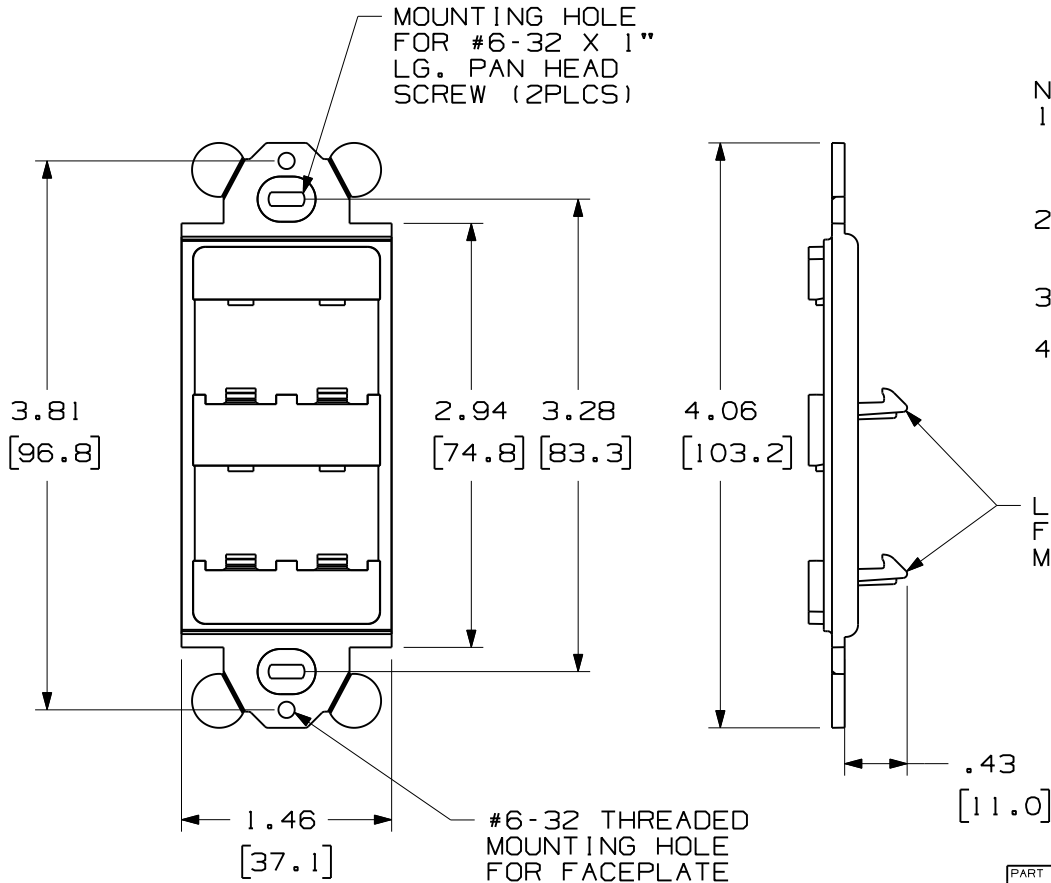

THIS COPY IS PROVIDED ON A RESTRICTED BASIS AND IS NOT TO BE USED IN ANY WAY DETRIMENTAL TO THE INTERESTS OF PANDUIT CORP.

PANDUIT P/N	WEIGHT
CFG4**	.19 LB/10PCS (89.6 g/10 PCS)

- NOTES:
- SEE CURRENT CATALOG FOR ADDITIONAL PART NUMBER SUFFIXES TO INDICATE COLOR AND/OR PACKAGE QUANTITY.
  - SEE CATALOG FOR COMPLETE LIST OF PARTS APPLICABLE OR USE WITH THIS PART.
  - DIENSIONS IN PARENTHESES ARE IN METRIC.
  - (2) #6-32 X 1" PANHEAD SCREWS ARE SUPPLIED

PART NUMBER	CFG4**	PRODUCT SPEC/PKG SPEC	N/A
I.I. NUMBER	N/A	WORK INSTRUCTION	N/A

TITLE  
**"GFCI" MODULE FRAME FOUR POSITION**  
 CUSTOMER DRAWING

ITEM REVISION NAME  
 M00021BA/02.PRT

DATASET FILE NAME  
 M00021BA\_DC03/02A.PRT

UNLESS OTHERWISE SPECIFIED,  
 DIMENSIONAL TOLERANCES ARE: IN (mm)

.x : .xxx : .010 (.3)  
 .xx : .03 (.8) ANGLES :

THIRD ANGLE PROJECTION

DRAWING NUMBER:  
**00021-03**

4	11-6-12	BJN	JSP	JSP	A. UPDATED FORMAT TO REFLECT CURRENT PANDUIT LOGO REVISED & REDRAWN PREVIOUS REVS REMOVED FOR CLARITY	00021-03
---	---------	-----	-----	-----	--	----------

REV	DATE	BY	CHK	APR	DESCRIPTION	ECN	DRAWN BY	DATE	CHK	SCALE	SHT 1 OF 1	SIZE
							RCA	7-28-97	CEF	NONE		A