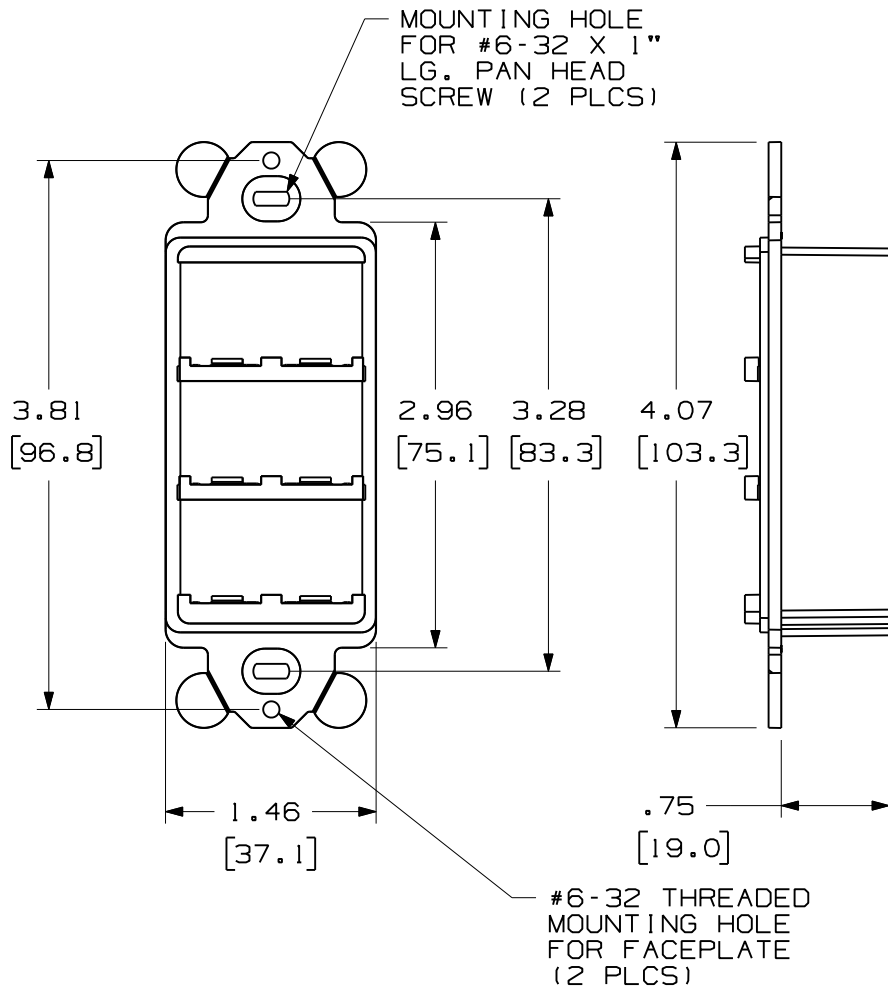

THIS COPY IS PROVIDED ON A RESTRICTED BASIS AND IS NOT TO BE USED IN ANY WAY DETRIMENTAL TO THE INTERESTS OF PANDUIT CORP.

PANDUIT P/N	WEIGHT
CFG6**	.41 LB/10 PCS [184.0 g/10 PCS]

NOTES:

1. SEE CURRENT CATALOG FOR ADDITIONAL PART NUMBER SUFFIXES TO INDICATE COLOR AND/OR PACKAGE QUANTITY.
2. SEE CATALOG FOR COMPLETE LIST OF PARTS APPLICABLE FOR USE WITH THIS PART.
3. DIMENSIONS IN PARENTHESES ARE IN METRIC.
4. (2) #6-32 X 1" PAN HEAD SCREWS ARE SUPPLIED

PART NUMBER	CFG6**	PRODUCT SPEC/PKG SPEC	N/A
I.T. NUMBER	N/A	WORK INSTRUCTION	N/A
TITLE			
MINI-COM "GFCI" MODULE FRAME SIX POSITION			
CUSTOMER DRAWING			
ITEM REVISION NAME	M00021DJ/06.PRT		
DATASET FILE NAME	M00021DJ_DC07/06B.PRT		
UNLESS OTHERWISE SPECIFIED, DIMENSIONAL TOLERANCES ARE: IN (mm)			
.x : .1 [2.54] .xxx : .005 [.127] .xx : .01 [.25] ANGLES : 5 °			
THIRD ANGLE PROJECTION			DRAWING NUMBER:
			00021-07
DRAWN BY	DATE	CHK	SCALE
BJN	8-26-11	JSP	NONE
SHT 1 OF 1			A