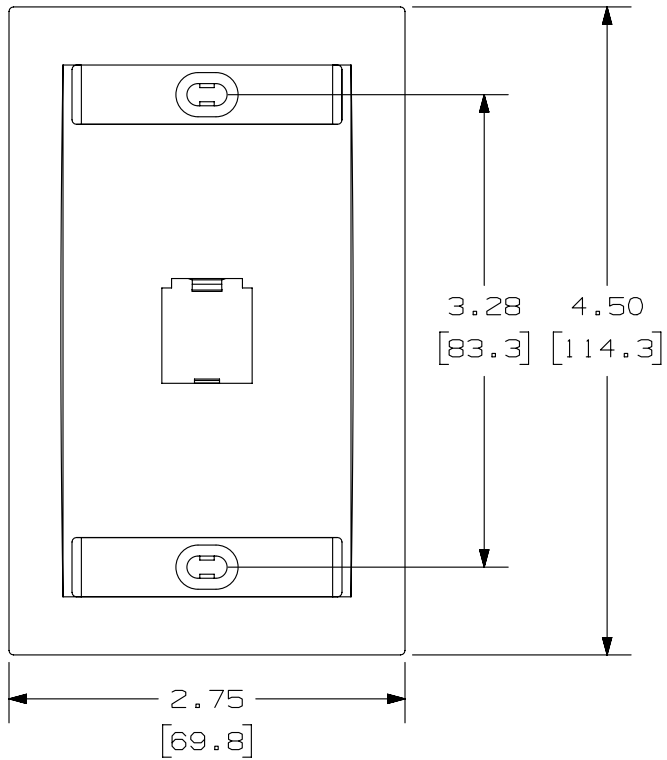

THIS COPY IS PROVIDED ON A RESTRICTED BASIS AND IS NOT TO BE USED IN ANY WAY DETRIMENTAL TO THE INTERESTS OF PANDUIT CORP.

PANDUIT P/N	WEIGHT
CFPE1**Y	.70 LB/10 PCS (317.5 g/10 PCS)

NOTES:

- SEE CURRENT CATALOG FOR ADDITIONAL PART NUMBER SUFFIXES TO INDICATE COLOR AND OR PACKAGE QUANTITY.
- SEE CATALOG FOR COMPLETE LIST OF PARTS APPLICABLE FOR USE WITH THIS PART.
- DIMENSIONS IN [ ] ARE IN METRIC.
- PART INCLUDES:  
1- FACEPLATE  
2- LABEL  
2- LABEL COVER  
2- MOUNTING SCREW

PART NUMBER		CFPE1**Y	
TITLE		MINI-COM 1 POSITION EXECUTIVE SERIES FACEPLATE CUSTOMER DRAWING	
ITEM REVISION NAME		M02479EJ/00	
DATASET FILE NAME		M02479EJ_DC116/00C	
UNLESS OTHERWISE SPECIFIED, DIMENSIONAL TOLERANCES ARE: IN [mm]		MATERIAL:	
.x ± .1 [2.54] .xxx ± .005 [.127]		ABS	
.xx ± .01 [.25] ANGLES ± 5°		DRAWING NUMBER:	
 THIRD ANGLE PROJECTION		02479-116	
DRAWN BY	DATE	CHK	SCALE
JSP	4-26-06	MJD	NONE
SHT 1 OF 1		SIZE	
A		A	