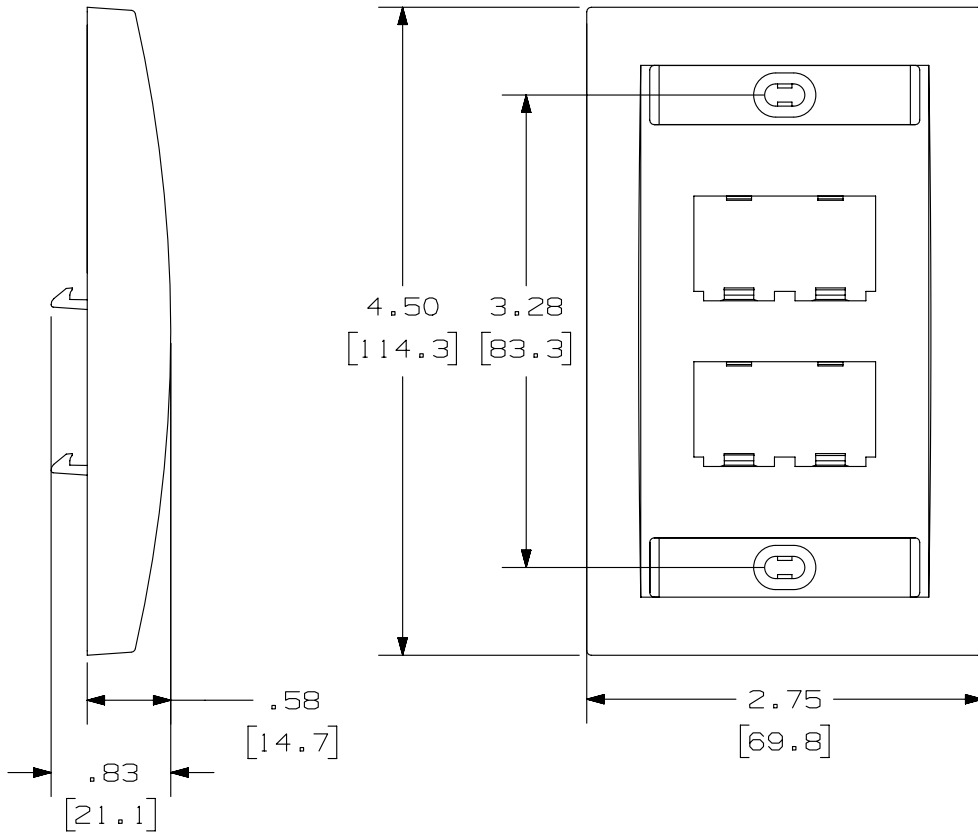

THIS COPY IS PROVIDED ON A RESTRICTED BASIS AND IS NOT TO BE USED IN ANY WAY DETRIMENTAL TO THE INTERESTS OF PANDUIT CORP.

PANDUIT P/N	WEIGHT
CFPE4**Y	.71 LB/10 PCS (322.1 g/10 PCS)

NOTES:

- SEE CURRENT CATALOG FOR ADDITIONAL PART NUMBER SUFFIXES TO INDICATE COLOR AND OR PACKAGE QUANTITY.
- SEE CATALOG FOR COMPLETE LIST OF PARTS APPLICABLE FOR USE WITH THIS PART.
- DIMENSIONS IN [] ARE IN METRIC.
- PART INCLUDES:
1- FACEPLATE
2- LABEL
2- LABEL COVER
2- MOUNTING SCREW

PART NUMBER		CFPE4**Y	
TITLE			
MINI-COM 4 POSITION EXECUTIVE		SERIES VERTICAL FACEPLATE	
CUSTOMER DRAWING			
ITEM REVISION NAME		M02479EL/00	
DATASET FILE NAME		M02479EL_DC118/00B	
UNLESS OTHERWISE SPECIFIED, DIMENSIONAL TOLERANCES ARE: IN [mm]		MATERIAL:	
.x ± .xx ± .03 [.8]		ABS	
.xxx ± .010 [.3]		DRAWING NUMBER:	
ANGLES ±		02479-118	
THIRD ANGLE PROJECTION		SHT 1 OF 1	
DRAWN BY	DATE	CHK	SCALE
JSP	4-26-06	MJD	NONE
REV	DATE	BY	CHK
1		JSP	REFR
R		JSP	MJD
DESCRIPTION		ECN	
A. REVISED DRAWING TITLE BLOCK.		02479-118	
RELEASED TO PRODUCTION		02479-118	