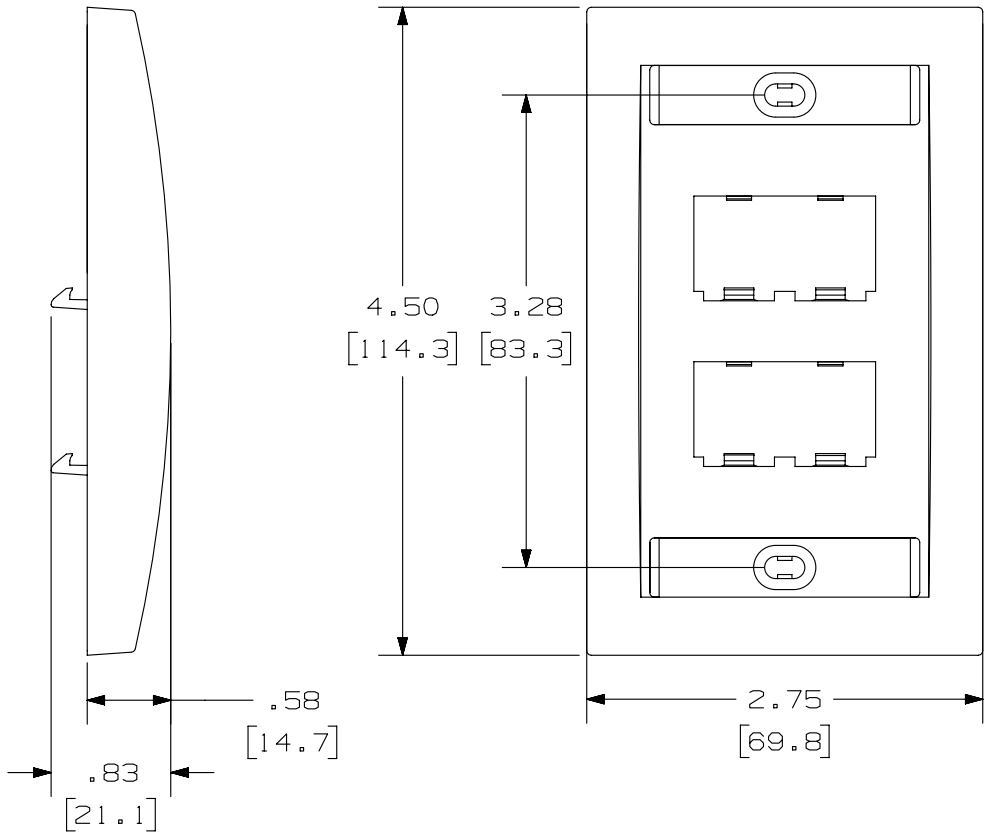

THIS COPY IS PROVIDED ON A RESTRICTED BASIS AND IS NOT TO BE USED IN ANY WAY DETRIMENTAL TO THE INTERESTS OF PANDUIT CORP.

PANDUIT P/N	WEIGHT
CFPE4**Y	.71 LB/10 PCS (322.1 g/10 PCS)

NOTES:

- SEE CURRENT CATALOG FOR ADDITIONAL PART NUMBER SUFFIXES TO INDICATE COLOR AND OR PACKAGE QUANTITY.
- SEE CATALOG FOR COMPLETE LIST OF PARTS APPLICABLE FOR USE WITH THIS PART.
- DIMENSIONS IN [] ARE IN METRIC.
- PART INCLUDES:
1- FACEPLATE
2- LABEL
2- LABEL COVER
2- MOUNTING SCREW

PART NUMBER		CFPE4**Y	
TITLE			
MINI-COM 4 POSITION EXECUTIVE SERIES VERTICAL FACEPLATE			
CUSTOMER DRAWING			
ITEM REVISION NAME		M02479EL/00	
DATASET FILE NAME		M02479EL_DC118/00B	
UNLESS OTHERWISE SPECIFIED, DIMENSIONAL TOLERANCES ARE: IN [mm]		MATERIAL:	
.x ± .xx ± .03 [.8]		ABS	
.xxx ± .010 [.3]		DRAWING NUMBER:	
ANGLES ±		02479-118	
THIRD ANGLE PROJECTION		SHT 1 OF 1	
DRAWN BY	DATE	CHK	SCALE
JSP	4-26-06	MJD	NONE
REV	DATE	BY	CHK
1		JSP	REFR
2		MJD	MJD

1	□□□□□	JSP	REFR	MMR	A. REVISED DRAWING TITLE BLOCK.	02479-118
R	□□□□□	JSP	MJD	MJD	RELEASED TO PRODUCTION	02479-118
REV	DATE	BY	CHK	APR	DESCRIPTION	ECN

D10100DA/14

X-ON Electronics

Largest Supplier of Electrical and Electronic Components