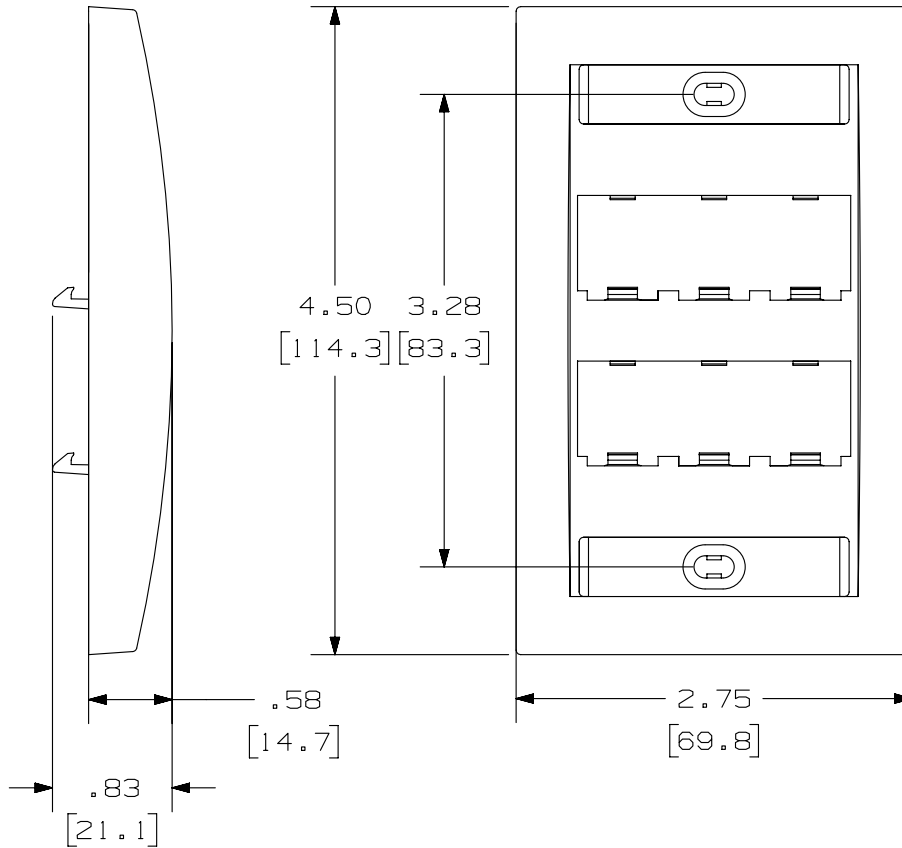

THIS COPY IS PROVIDED ON A RESTRICTED BASIS AND IS NOT TO BE USED IN ANY WAY DETRIMENTAL TO THE INTERESTS OF PANDUIT CORP.

PANDUIT P/N	WEIGHT
CFPE6**Y	.67 LB/10 PCS 303.9 g/10 PCS)

NOTES:

1. SEE CURRENT CATALOG FOR ADDITIONAL PART NUMBER SUFFIXES TO INDICATE COLOR AND OR PACKAGE QUANTITY.
2. SEE CATALOG FOR COMPLETE LIST OF PARTS APPLICABLE FOR USE WITH THIS PART.
3. DIMENSIONS IN [ ] ARE IN METRIC.
4. PART INCLUDES:  
1- FACEPLATE  
2- LABEL  
2- LABEL COVER  
2- MOUNTING SCREW

PART NUMBER		CFPE6**Y	
TITLE			
MINI-COM 6 POSITION EXECUTIVE SERIES FACEPLATE			
CUSTOMER DRAWING			
ITEM REVISION NAME		M02479EM/00	
DATASET FILE NAME		M02479EM_DC119/00A	
UNLESS OTHERWISE SPECIFIED, DIMENSIONAL TOLERANCES ARE: IN [ mm ]		MATERIAL:	
.x ± .xx ± .03 [ .8 ]		ABS	
.xxx ± .010 [ .3 ]		DRAWING NUMBER:	
ANGLES ±		02479-119	
THIRD ANGLE PROJECTION		SHT 1 OF 1	
DRAWN BY	DATE	CHK	SCALE
JSP	4/2/14	MJD	NONE
REV	DATE	BY	CHK
1	4/214	JSP	REFR
R	4-26-06	JSP	MJD
APR	DESCRIPTION		ECN
	A. REVISED DRAWING TITLE BLOCK.		02479-119
	RELEASED TO PRODUCTION		02479-119