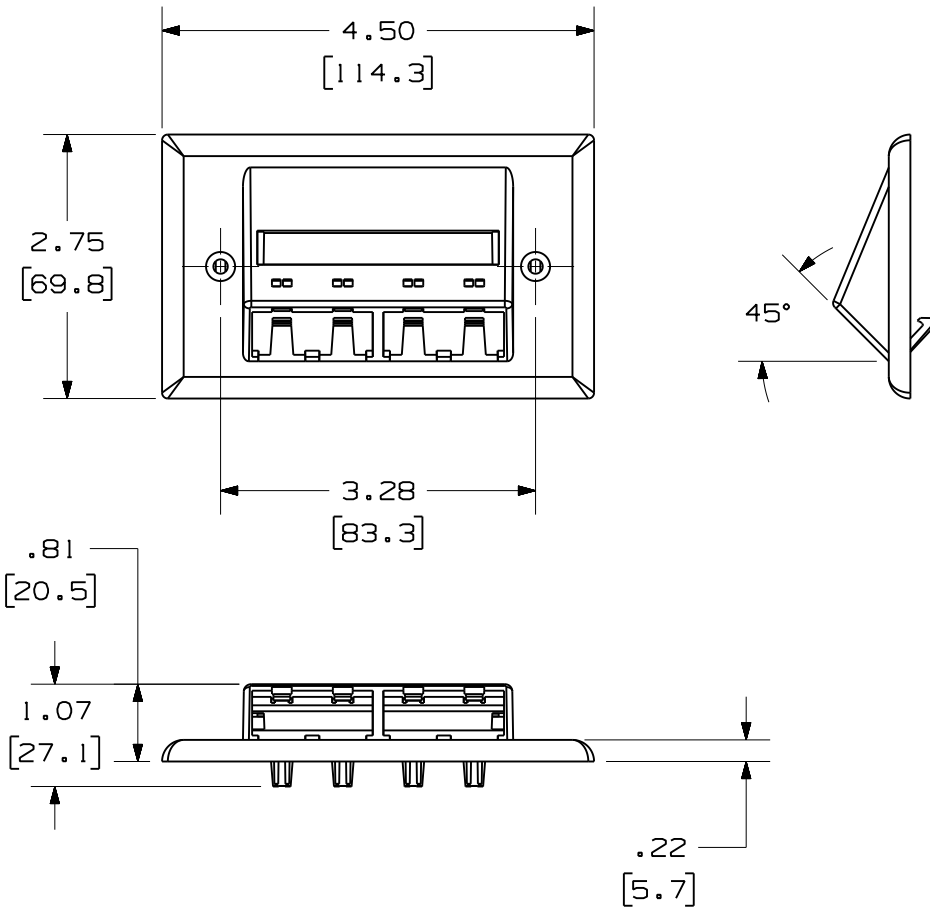

THIS COPY IS PROVIDED ON A RESTRICTED BASIS AND IS NOT TO BE USED IN ANY WAY DETRIMENTAL TO THE INTERESTS OF PANDUIT CORP.

PANDUIT P/N	WEIGHT
CFPHSL4**	.57 LB/10 PCS. (256.7 G/10 PCS.)

NOTES:

- \*\* 1. SEE CURRENT CATALOG FOR ADDITIONAL PART NUMBER SUFFIXES TO INDICATE COLOR AND OR PACKAGE QUANTITY.
- 2. SEE CATALOG FOR COMPLETE LIST OF PARTS APPLICABLE FOR USE WITH THIS PART.
- 3. PART INCLUDES:  
1- FACEPLATE  
2- MOUNTING SCREWS  
1- LABEL  
1- LABEL COVER
- 4. DIMENSIONS IN PARENTHESIS ARE IN METRIC.

MODEL FILENAME		SIZE	A
DRAWING FILENAME	M00734BC_DC/05A		
4 POSITION MINI-COM HORIZONTAL SLOPED FACEPLATE W/LABEL COVERS CUSTOMER DRAWING		I.T. NUMBER	
 TINLEY PARK, IL 60487		PRODUCT SPEC/ PKG SPEC	
 THIRD ANGLE PROJECTION		ASSY METHOD/ TEST METHOD	
ALL DIMENSIONS ARE GIVEN IN INCHES, UNLESS OTHERWISE SPECIFIED. DIMENSIONAL TOLERANCES ARE: (.X) ± (.XXX) ±.010(1.3) (.XX) ±.03(1.8) ANGLES ±		SCALE	NONE
DRAWN BY	REVIEW DRAWING NUMBERS	PART NO.	CFPHSL4**
DATE	MAT'L	DRAWING NO.	00734-11
CHK'D	ABS		