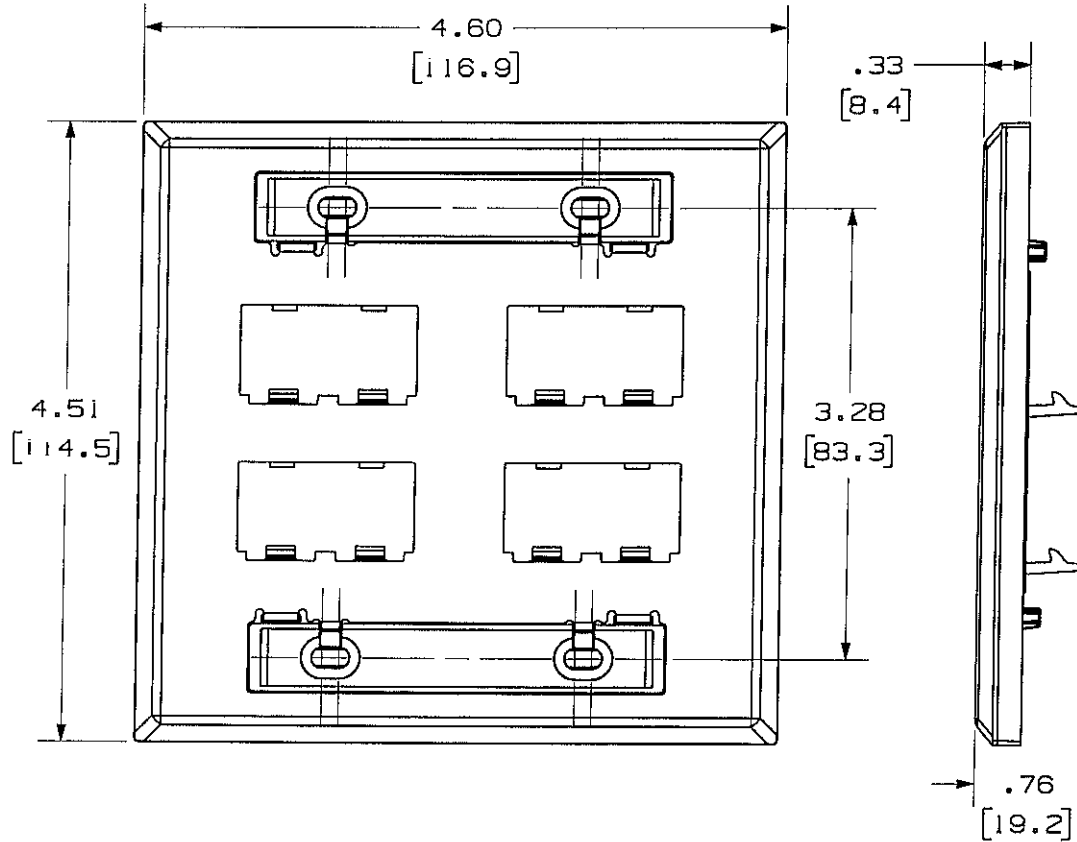

+

THIS COPY IS PROVIDED ON A RESTRICTED BASIS AND IS NOT TO BE USED IN ANY WAY DETRIMENTAL TO THE INTERESTS OF PANDUIT CORP.

PANDUIT P/N	WEIGHT
CFPL8S-2GY	2.24 LB/10 PCS (1016.0g/10 PCS)

NOTES:

1. SEE CURRENT CATALOG FOR ADDITIONAL PART NUMBER SUFFIXES TO INDICATE COLOR AND OR PACKAGE QUANTITY.
2. SEE CATALOG FOR COMPLETE LIST OF PARTS APPLICABLE FOR USE WITH THIS PART.
3. DIMENSIONS IN PARENTHESES ARE IN METRIC.
4. PART INCLUDES:  
1- FACEPLATE  
4- #6-32 X 1" MOUNTING SCREWS  
2- LABEL  
2- LABEL COVER

NETWORK SYSTEMS  
MAY 25 2006  
ENGINEERING DEPT

MODEL FILENAME	M02093AJ_CFPL8S-2G_00.PRT	SIZE	A
DRAWING FILENAME	M024791Q_DC227_00A.PRT		
MINI-COM 8 POSITION STAINLESS STEEL DOUBLE GANG FACEPLATE WITH LABEL CUSTOMER DRAWING			

<p>THIRD ANGLE PROJECTION</p>	<p>ALL DIMENSIONS ARE GIVEN IN INCHES, UNLESS OTHERWISE SPECIFIED.</p> <p>DIMENSIONAL TOLERANCES ARE:          (.X) ± (.XXX) ± .010(.3)          (.XX) ± .031(.8) ANGLES ±</p>	T.I. NUMBER	N/A
		PRODUCT SPEC	N/A
WORK INSTRUCTION	N/A	SCALE	NONE
PART NO.	CFPL8S-2GY	DRAWING NO.	02479-227
MATERIAL:	FACEPLATE- STAINLESS STEEL BACKING- ABS		