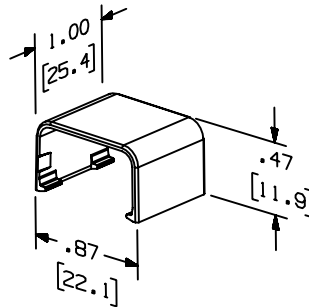

THIS COPY IS PROVIDED ON A RESTRICTED BASIS AND IS NOT TO BE USED IN ANY WAY DETRIMENTAL TO THE INTERESTS OF PANDUIT CORP.

PANDUIT PART NO.	WEIGHT
CFX3	.4 LB/100 PCS (188 g/100 PCS)

NOTES:

- SEE CURRENT CATALOG FOR ADDITIONAL PART NUMBER SUFFIXES TO INDICATE COLOR AND OR PACKAGE QUANTITY.
- THIS PRODUCT IS INTENDED TO BE USED WITH PANDUIT TYPE LD3, LDP3 AND LDS3 RACEWAYS.
- NOMINAL WALL THICKNESSES: .055 (.4).
- DIMENSIONS IN PARENTHESES ARE IN METRIC.

CAD FILENAME/LAYERS D35246BA\_LD\_CFX3\_02

PANDUIT CORP. TINLEY PARK, ILLINOIS  
COUPLER FITTING COVER (CFX3)  
CUSTOMER DRAWING

REV	DATE	BY	CHK	DESCRIPTION	ECN	CHK	CUST	SUP
2	03-05-04	JHEP	RGRO	D. REMOVED CD3 FROM NOTE 2	35246-01	RGRO	RGRO	
-	-	-	-	C. REV'D MATERIAL: WAS PVC.	-	-	-	-
1	09-23-96	JBA	CEP	B. REV'D NOTE #2: ADDED LDS3. A. REV'D P/N: WAS CFC3.	35246-01	CEP	CEP	
R	03-05-96	DW	CEF	RELEASED TO PRODUCTION	35246-01	CEF		

UNLESS OTHERWISE SPECIFIED, DIMENSIONAL TOLERANCES ARE: (.X) ± (.XXX) ±.015 (.4) (.XX) ±.03 (.8) ANGLES ±		UNLESS OTHERWISE SPECIFIED, ALL DIMENSIONS ARE GIVEN IN INCHES, THIRD ANGLE PROJECTION.	
DRAWN BY DW	MAT'L: ABS/PC	SCALE NONE	
DATE 03-05-96		DRAWING NO. 35246-01	DWG A SIZE
CHECKED BY CEF			