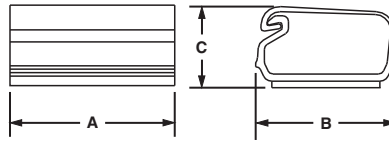

## Adhesive Backed Latching Clips

- Latching cover withstands vibration

- For indoor use only

Part Number	Max. Bundle Diameter		Length A		Width B		Height C		Material	Color	Adhesive Type	Std. Pkg. Qty.	Std. Ctn. Qty.
	In.	mm	In.	mm	In.	mm	In.	mm					
LC3-A-C8	0.20	5.0	0.75	19.1	0.75	19.0	0.47	11.9	PVC	Light Gray	Rubber	100	1000
LC5-A-C8	0.36	9.1	1.01	25.7	1.01	25.7	0.61	15.5				100	1000
LC10-A-L8	0.93	23.6	1.51	38.4	1.51	38.4	0.84	21.3				50	500

## Cable Holder – Adhesive Backed

- Convenient releasable latch allows easy addition and removal of cables

- Low profile design provides a compact cable routing solution

- For indoor use only

Part Number	Cable Width		Material	Color	Mounting Method	Std. Pkg. Qty.	Std. Ctn. Qty.
	In.	mm					
CH105-A-C14	2.06	52.3	Nylon 6.6	Gray	Rubber Adhesive Tape	100	1000
CH105-S6-C14	2.06	52.3			#6 (M3) Screw	100	1000

## Low Profile Flat Cable Mounts

- Three sizes provide a cost effective flat cable containment for stack heights up to .105 inches (2.7mm)

- Low profile design holds wires, cables, and tubing

- For indoor use only