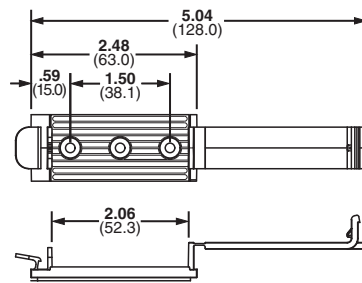

## Adhesive Backed Latching Clips

- Latching cover withstands vibration

- For indoor use only

Part Number	Max. Bundle Diameter		Length A		Width B		Height C		Material	Color	Adhesive Type	Std. Pkg. Qty.	Std. Ctn. Qty.
	In.	mm	In.	mm	In.	mm	In.	mm					
LC3-A-C8	0.20	5.0	0.75	19.1	0.75	19.0	0.47	11.9	PVC	Light Gray	Rubber	100	1000
LC5-A-C8	0.36	9.1	1.01	25.7	1.01	25.7	0.61	15.5				100	1000
LC10-A-L8	0.93	23.6	1.51	38.4	1.51	38.4	0.84	21.3				50	500

## Cable Holder – Adhesive Backed

- Convenient releasable latch allows easy addition and removal of cables

- Low profile design provides a compact cable routing solution

- For indoor use only

Part Number	Cable Width		Material	Color	Mounting Method	Std. Pkg. Qty.	Std. Ctn. Qty.
	In.	mm					
CH105-A-C14	2.06	52.3	Nylon 6.6	Gray	Rubber Adhesive Tape	100	1000
CH105-S6-C14	2.06	52.3			#6 (M3) Screw	100	1000

## Low Profile Flat Cable Mounts

- Three sizes provide a cost effective flat cable containment for stack heights up to .105 inches (2.7mm)

- Low profile design holds wires, cables, and tubing

- For indoor use only

Part Number	Cable Width		Length A		Hole Spacing D		Material	Color	Adhesive Type	Std. Pkg. Qty.	Std. Ctn. Qty.
	In.	mm	In.	mm	In.	mm					
LPFCM14-A-C14	1.44	37.0	2.56	65.0	2.00	50.8	Nylon 6.6	Gray	Rubber	100	500
LPFCM22-A-C14	2.19	56.0	3.31	84.0	2.75	69.9				100	500
LPFCM34-A-C14	3.44	87.0	4.56	115.8	4.00	101.6				100	500