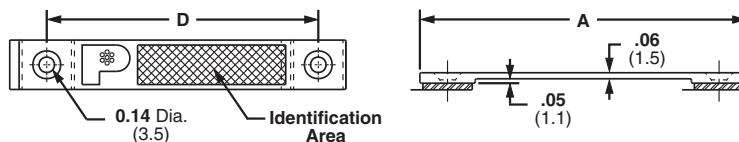

## Adhesive Backed Latching Clips

- Latching cover withstands vibration

- For indoor use only

Part Number	Max. Bundle Diameter		Length A		Width B		Height C		Material	Color	Adhesive Type	Std. Pkg. Qty.	Std. Ctn. Qty.
	In.	mm	In.	mm	In.	mm	In.	mm					
LC3-A-C8	0.20	5.0	0.75	19.1	0.75	19.0	0.47	11.9	PVC	Light Gray	Rubber	100	1000
LC5-A-C8	0.36	9.1	1.01	25.7	1.01	25.7	0.61	15.5				100	1000
LC10-A-L8	0.93	23.6	1.51	38.4	1.51	38.4	0.84	21.3				50	500

## Cable Holder – Adhesive Backed

- Convenient releasable latch allows easy addition and removal of cables

- Low profile design provides a compact cable routing solution

- For indoor use only

Part Number	Cable Width		Material	Color	Mounting Method	Std. Pkg. Qty.	Std. Ctn. Qty.
	In.	mm					
CH105-A-C14	2.06	52.3	Nylon 6.6	Gray	Rubber Adhesive Tape	100	1000
CH105-S6-C14	2.06	52.3			#6 (M3) Screw	100	1000

## Low Profile Flat Cable Mounts

- Three sizes provide a cost effective flat cable containment for stack heights up to .105 inches (2.7mm)

- Low profile design holds wires, cables, and tubing

- For indoor use only

Part Number	Cable Width		Length A		Hole Spacing D		Material	Color	Adhesive Type	Std. Pkg. Qty.	Std. Ctn. Qty.
	In.	mm	In.	mm	In.	mm					
LPFCM14-A-C14	1.44	37.0	2.56	65.0	2.00	50.8	Nylon 6.6	Gray	Rubber	100	500
LPFCM22-A-C14	2.19	56.0	3.31	84.0	2.75	69.9				100	500
LPFCM34-A-C14	3.44	87.0	4.56	115.8	4.00	101.6				100	500