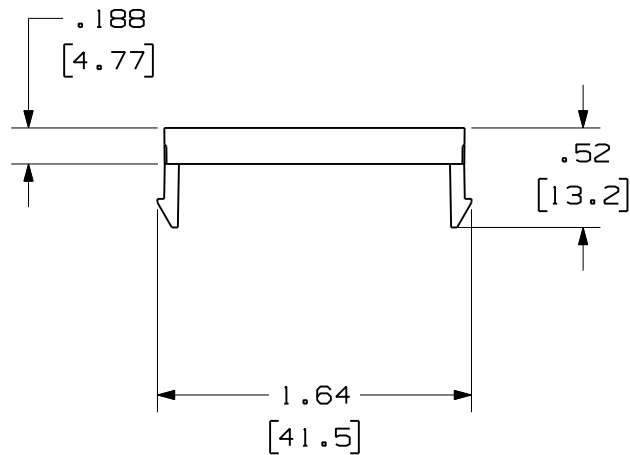

THIS COPY IS PROVIDED ON A RESTRICTED BASIS AND IS NOT TO BE USED IN ANY WAY DETRIMENTAL TO THE INTERESTS OF PANDUIT CORP.

TOP VIEW

FRONT VIEW

PANDUIT PART NO.	WEIGHT
CHB2M**-X	.006 LB/ea
1APHB2MWH-X	(2.61 g/ea)

NOTES:

1. SEE CURRENT CATALOG FOR ADDITIONAL PART NUMBER SUFFIXES TO INDICATE PACKAGE QUANTITY.
2. TO BE USED WITH MINI-COM BEZELS.
3. DIMENSIONS IN PARENTHESES ARE IN METRIC.

MODEL FILENAME	SIZE
DRAWING FILENAME	A
D35544CF_DC30/00B	

1/3 SIZE BLANK INSERT
CUSTOMER DRAWING

PANDUIT[®]
TINLEY PARK, IL 60487

I.I. NUMBER
PRODUCT SPEC/ PKG SPEC
ASSY METHOD/ TEST METHOD
SCALE FULL
PART NO. SEE TABLE
DRAWING NO. 35544-30

THIRD ANGLE PROJECTION	ALL DIMENSIONS ARE GIVEN IN INCHES, UNLESS OTHERWISE SPECIFIED. DIMENSIONAL TOLERANCES ARE: (.X) ± (.XXX) ±.010(.3) (.XX) ±.03(.8) ANGLES ±
DRAWN BY RCA	REVIEW DRAWING NUMBERS
DATE 2-07-97	MAT'L ABS
CHK'D CEF	