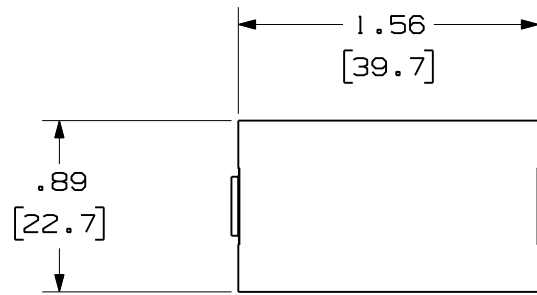

THIS COPY IS PROVIDED ON A RESTRICTED BASIS AND IS NOT TO BE USED IN ANY WAY DETRIMENTAL TO THE INTERESTS OF PANDUIT CORP.

TOP VIEW

FRONT VIEW

PANDUIT PART NO.	WEIGHT
CHB2M**-X	.006 LB/ea
1APHB2MWH-X	(2.61 g/ea)

NOTES:

1. SEE CURRENT CATALOG FOR ADDITIONAL PART NUMBER SUFFIXES TO INDICATE PACKAGE QUANTITY.
2. TO BE USED WITH MINI-COM BEZELS.
3. DIMENSIONS IN PARENTHESES ARE IN METRIC.

MODEL FILENAME	SIZE
DRAWING FILENAME	A
D35544CF_DC30/00B	

1/3 SIZE BLANK INSERT
CUSTOMER DRAWING

PANDUIT[®]
TINLEY PARK, IL 60487

I.I. NUMBER
PRODUCT SPEC/ PKG SPEC
ASSY METHOD/ TEST METHOD
SCALE FULL
PART NO. SEE TABLE
DRAWING NO. 35544-30

THIRD ANGLE PROJECTION	ALL DIMENSIONS ARE GIVEN IN INCHES, UNLESS OTHERWISE SPECIFIED. DIMENSIONAL TOLERANCES ARE: (.X) ± (.XXX) ±.010(.3) (.XX) ±.03(.8) ANGLES ±
DRAWN BY RCA	REVIEW DRAWING NUMBERS
DATE 2-07-97	MAT'L ABS
CHK'D CEF	