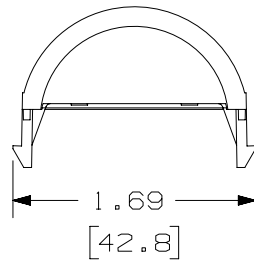

THIS COPY IS PROVIDED ON A RESTRICTED BASIS AND IS NOT TO BE USED IN ANY WAY DETRIMENTAL TO THE INTERESTS OF PANDUIT CORP.

PANDUIT PART NO.	WEIGHT
CHBH**	.16 LB/10 PCS [72 g/10 PCS]

NOTES:

- IDENTIFICATION: HOODED PASS-THROUGH BEZEL INSERT
- DIMENSIONS IN [] ARE IN METRIC
- PRODUCT AND PACKAGING MUST COMPLY TO PANDUIT SPECIFICATION FOR CHEMICAL SUBSTANCES TO BE CONTROLLED IN PANDUIT PRODUCT AND PACKAGING PER C2-0834 AND C2-0835.

ACTUAL SIZE

PART NUMBER		CHBH**	
TITLE		HOODED PASS-THROUGH BEZEL INSERT	
CUSTOMER DRAWING			
ITEM REVISION NAME	00143NBA/08	PANDUIT	
DATASET FILE NAME	00143NBA_DC02/08A		
UNLESS OTHERWISE SPECIFIED, DIMENSIONAL TOLERANCES ARE: IN [mm]		MATERIAL:	
.x ± .1 [2.54]	.xxx ± .005 [.127]	ABS	
.xx ± .01 [.25]	ANGLES ± 5 °	DRAWING NUMBER:	
THIRD ANGLE PROJECTION		00143NBA-02	
DRAWN BY	DATE	CHK	SCALE
BJN	2-20-17	JAV	NONE
SHT 1 OF 1		SIZE	
		A	