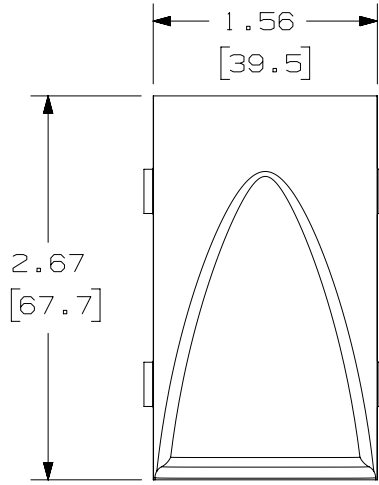

THIS COPY IS PROVIDED ON A RESTRICTED BASIS AND IS NOT TO BE USED IN ANY WAY DETRIMENTAL TO THE INTERESTS OF PANDUIT CORP.

PANDUIT PART NO.	WEIGHT
CHBH**	.16 LB/10 PCS [72 g/10 PCS]

NOTES:

- IDENTIFICATION: HOODED PASS-THROUGH BEZEL INSERT
- DIMENSIONS IN [] ARE IN METRIC
- PRODUCT AND PACKAGING MUST COMPLY TO PANDUIT SPECIFICATION FOR CHEMICAL SUBSTANCES TO BE CONTROLLED IN PANDUIT PRODUCT AND PACKAGING PER C2-0834 AND C2-0835.

ACTUAL SIZE

PART NUMBER		CHBH**	
TITLE		HOODED PASS-THROUGH BEZEL INSERT	
CUSTOMER DRAWING			
ITEM REVISION NAME	00143NBA/08	PANDUIT	
DATASET FILE NAME	00143NBA_DC02/08A		
UNLESS OTHERWISE SPECIFIED, DIMENSIONAL TOLERANCES ARE: IN [mm]		MATERIAL:	
.x ± .1 [2.54]	.xxx ± .005 [.127]	ABS	
.xx ± .01 [.25]	ANGLES ± 5 °	DRAWING NUMBER:	
THIRD ANGLE PROJECTION		00143NBA-02	
DRAWN BY	DATE	CHK	SCALE
BJN	2-20-17	JAV	NONE
SHT 1 OF 1		SIZE	
		A	