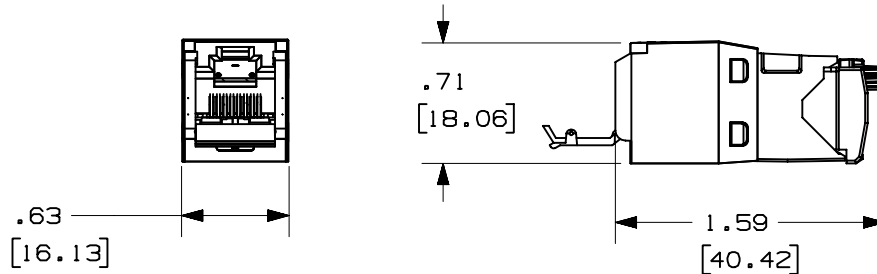

THIS COPY IS PROVIDED ON A RESTRICTED BASIS AND IS NOT TO BE USED IN ANY WAY DETRIMENTAL TO THE INTERESTS OF PANDUIT CORP.

PANDUIT PART#	DESCRIPTION	WEIGHT*
CJD688TG**	8 POSITION, 8 WIRE UNIVERSAL MODULE. WHITE WIRE CAP IS COLOR CODED FOR T568A AND T568B WIRING SCHEMES.	1.58 LB/100 PCS (721g/100 PCS)

\*WEIGHT IS APPROXIMATE  
\*\*JACK COLOR SUFFIX

- NOTES:
1. WHITE WIRE CAP DESIGNATES CATEGORY 6 PERFORMANCE.
  2. TO DESIGNATE A JACK COLOR, ADD A TWO LETTER COLOR SUFFIX. SEE CURRENT CATALOG FOR AVAILABLE PART NUMBER SUFFIXES TO INDICATE COLOR AND OR PACKAGE QUANTITY.
  3. MATERIAL:  
MODULE HOUSING - ABS  
WIRE CAP - PC  
STRAIN RELIEF CLIP - PC  
SHUTTER DOOR - PC
  4. ALL TX6 PLUS CAT6, 8 POSITION, 8 WIRE CONNECTOR MODULES ARE UNIVERSAL IN DESIGN. THEY ACCEPT SIX AND EIGHT POSITION MODULAR PLUGS WITHOUT DAMAGE.
  5. DIMENSIONS IN PARENTHESES ARE IN METRIC.

ACTUAL SIZE

MODEL FILENAME	M01874AA_10GTX_ASSY_01	SIZE <b>A</b>
DRAWING FILENAME	M02043CC_DC06_01A.PRT	
TITLE TX6 PLUS CAT6 SHUTTERED JACK MODULE CUSTOMER DRAWING		
 PANDUIT™ TINLEY PARK, ILL 60477	I.I. NUMBER	
	PRODUCT SPEC	
 THIRD ANGLE PROJECTION	WORK INSTRUCTION	
	SCALE	FULL
DRAWN BY MDJr	REVIEW DRAWING NUMBERS	PART NO. CJD688TG**
DATE 8-31-05		DRAWING NO. 02043-06