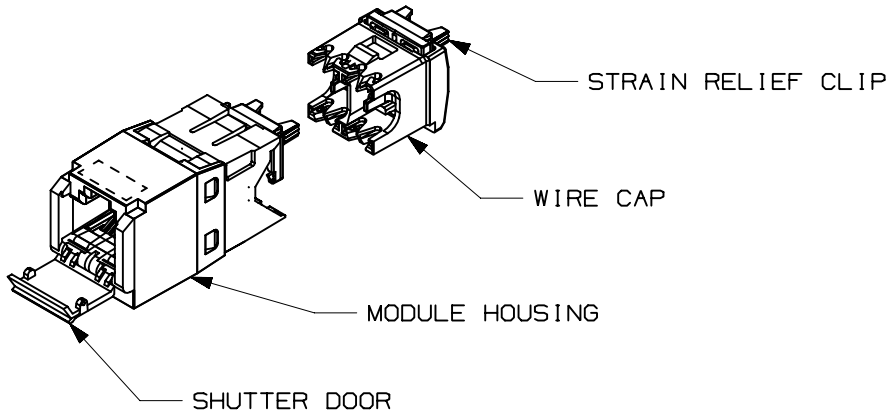

THIS COPY IS PROVIDED ON A RESTRICTED BASIS AND IS NOT TO BE USED IN ANY WAY DETRIMENTAL TO THE INTERESTS OF PANDUIT CORP.

PANDUIT PART#	DESCRIPTION	WEIGHT*
CJD688TG**	8 POSITION, 8 WIRE UNIVERSAL MODULE. WHITE WIRE CAP IS COLOR CODED FOR T568A AND T568B WIRING SCHEMES.	1.58 LB/100 PCS (721g/100 PCS)

\*WEIGHT IS APPROXIMATE  
\*\*JACK COLOR SUFFIX

- NOTES:
1. WHITE WIRE CAP DESIGNATES CATEGORY 6 PERFORMANCE.
  2. TO DESIGNATE A JACK COLOR, ADD A TWO LETTER COLOR SUFFIX. SEE CURRENT CATALOG FOR AVAILABLE PART NUMBER SUFFIXES TO INDICATE COLOR AND OR PACKAGE QUANTITY.
  3. MATERIAL:  
MODULE HOUSING - ABS  
WIRE CAP - PC  
STRAIN RELIEF CLIP - PC  
SHUTTER DOOR - PC
  4. ALL TX6 PLUS CAT6, 8 POSITION, 8 WIRE CONNECTOR MODULES ARE UNIVERSAL IN DESIGN. THEY ACCEPT SIX AND EIGHT POSITION MODULAR PLUGS WITHOUT DAMAGE.
  5. DIMENSIONS IN PARENTHESES ARE IN METRIC.