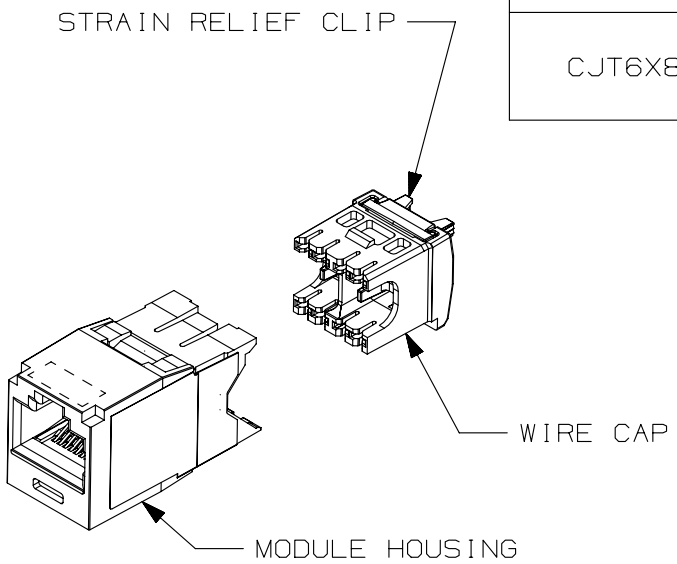

THIS COPY IS PROVIDED ON A RESTRICTED BASIS AND IS NOT TO BE USED IN ANY WAY DETRIMENTAL TO THE INTERESTS OF PANDUIT CORP.

PANDUIT PART#	DESCRIPTION	WEIGHT*
CJT6X88TG**	8 POSITION, 8 WIRE UNIVERSAL 28/30 AWG CATEGORY 6A JACK MODULE. AQUA WIRE CAP IS COLOR CODED FOR T568A AND T568B WIRING SCHEMES.	1.61 LB/100 PCS (731g/100 PCS)

*WEIGHT IS APPROXIMATE
**JACK COLOR SUFFIX

- NOTES:
1. AQUA WIRE CAP AND STRAIN RELIEF CLIP DESIGNATE 28/30 AWG, CATEGORY 6A PERFORMANCE.
 2. TO DESIGNATE A JACK COLOR, ADD A TWO LETTER COLOR SUFFIX. SEE CURRENT CATALOG FOR AVAILABLE PART NUMBER SUFFIXES.
 3. MATERIAL:
MODULE HOUSING - UL94V-0 ABS
WIRE CAP - UL94V-0 PC
STRAIN RELIEF CLIP - UL94V-0 PC
 4. ALL CATEGORY 6A 8 POSITION, 8 WIRE CONNECTOR MODULES ARE UNIVERSAL IN DESIGN. THEY ACCEPT SIX AND EIGHT POSITION MODULAR PLUGS WITHOUT DAMAGE.
 5. DIMENSIONS IN BRACKETS ARE IN METRIC.

PART NUMBER		CJT6X88TG**	
TITLE			
TX6A CATEGORY 6A 28/30 AWG JACK MODULE			
CUSTOMER DRAWING			
ITEM REVISION NAME		11M309AC/00	
DATASET FILE NAME		11M309AC_DC02/00A	
UNLESS OTHERWISE SPECIFIED, DIMENSIONAL TOLERANCES ARE: IN [mm]		MATERIAL:	
.x ± .xxx ± .010 [.3]		SEE NOTE 3	
.xx ± .03 [.8] ANGLES ±		DRAWING NUMBER:	
THIRD ANGLE PROJECTION		11M309AC-02	
DRAWN BY	DATE	CHK	SCALE
BJN	12-3-14	JAV	FULL
SHT 1 OF 1			SIZE
			A