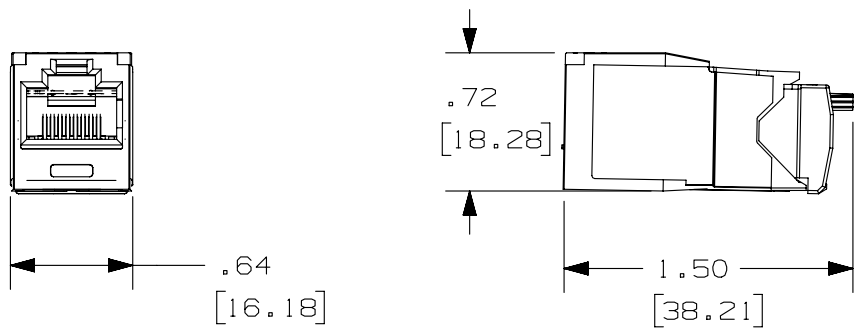

THIS COPY IS PROVIDED ON A RESTRICTED BASIS AND IS NOT TO BE USED IN ANY WAY DETRIMENTAL TO THE INTERESTS OF PANDUIT CORP.

PANDUIT PART#	DESCRIPTION	WEIGHT*
CJT6X88TG**	8 POSITION, 8 WIRE UNIVERSAL 28/30 AWG CATEGORY 6A JACK MODULE. AQUA WIRE CAP IS COLOR CODED FOR T568A AND T568B WIRING SCHEMES.	1.61 LB/100 PCS (731g/100 PCS)

*WEIGHT IS APPROXIMATE
**JACK COLOR SUFFIX

- NOTES:
1. AQUA WIRE CAP AND STRAIN RELIEF CLIP DESIGNATE 28/30 AWG, CATEGORY 6A PERFORMANCE.
 2. TO DESIGNATE A JACK COLOR, ADD A TWO LETTER COLOR SUFFIX. SEE CURRENT CATALOG FOR AVAILABLE PART NUMBER SUFFIXES.
 3. MATERIAL:
MODULE HOUSING - UL94V-0 ABS
WIRE CAP - UL94V-0 PC
STRAIN RELIEF CLIP - UL94V-0 PC
 4. ALL CATEGORY 6A 8 POSITION, 8 WIRE CONNECTOR MODULES ARE UNIVERSAL IN DESIGN. THEY ACCEPT SIX AND EIGHT POSITION MODULAR PLUGS WITHOUT DAMAGE.
 5. DIMENSIONS IN BRACKETS ARE IN METRIC.

PART NUMBER		CJT6X88TG**	
TITLE			
TX6A CATEGORY 6A 28/30 AWG JACK MODULE			
CUSTOMER DRAWING			
ITEM REVISION NAME		11M309AC/00	
DATASET FILE NAME		11M309AC_DC02/00A	
UNLESS OTHERWISE SPECIFIED, DIMENSIONAL TOLERANCES ARE: IN [mm]		MATERIAL:	
.x ± .xxx ± .010 [.3]		SEE NOTE 3	
.xx ± .03 [.8] ANGLES ±		DRAWING NUMBER:	
THIRD ANGLE PROJECTION		11M309AC-02	
DRAWN BY	DATE	CHK	SCALE
BJN	12-3-14	JAV	FULL
SHT 1 OF 1			SIZE
			A