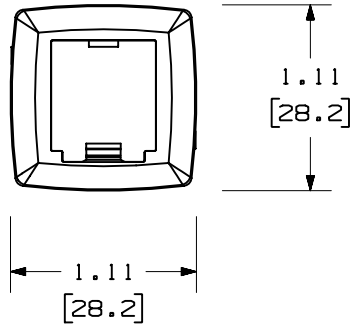

THIS COPY IS PROVIDED ON A RESTRICTED BASIS AND IS NOT TO BE USED IN ANY WAY DETRIMENTAL TO THE INTERESTS OF PANDUIT CORP.

PANDUIT P/N	WEIGHT
CMAA1**-X	.04 LB/10 PCS (21.0 g/10 PCS)

NOTES:

1. SEE CURRENT CATALOG FOR ADDITIONAL PART NUMBER SUFFIXES TO INDICATE COLOR AND OR PACKAGE QUANTITY.
2. SEE CATALOG FOR COMPLETE LIST OF PARTS APPLICABLE FOR USE WITH THIS PART.
3. DIMENSIONS IN PARENTHESES ARE IN METRIC.
4. PANEL OPENING REQUIRED IS: 25mm OR 1.00" SQUARE.

CAD FILENAME/LAYERS M01165BC_DC_07A.PRT

PANDUIT CORP. TINLEY PARK, ILLINOIS

MINI-COM™ 1 POSITION AUSTRALIAN FURNITURE ADAPTER
CUSTOMER DRAWING (CMAA1**-X)

UNLESS OTHERWISE SPECIFIED, DIMENSIONAL TOLERANCES ARE:
(.X) ± (.XXX) ± .010 (.3)
(.XX) ± .03 (.8) ANGLES ±

UNLESS OTHERWISE SPECIFIED, ALL DIMENSIONS ARE GIVEN IN INCHES, THIRD ANGLE PROJECTION.

REV	DATE	BY	CHK	DESCRIPTION	ECN	CHK	CUST	SUP
I	8-27-01	JsP		B. CHANGED FIT DIMENSIONS. A. CHANGED SNAP PROFILE.	01165-04			
R	5-10-01	JsP	PBD	RELEASED TO PRODUCTION.	01165-04	PBD		