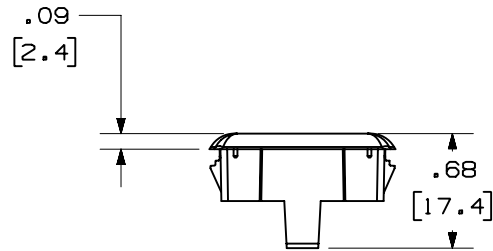

THIS COPY IS PROVIDED ON A RESTRICTED BASIS AND IS NOT TO BE USED IN ANY WAY DETRIMENTAL TO THE INTERESTS OF PANDUIT CORP.

PANDUIT P/N	WEIGHT
CMAA1**-X	.04 LB/10 PCS (21.0 g/10 PCS)

NOTES:

1. SEE CURRENT CATALOG FOR ADDITIONAL PART NUMBER SUFFIXES TO INDICATE COLOR AND OR PACKAGE QUANTITY.
2. SEE CATALOG FOR COMPLETE LIST OF PARTS APPLICABLE FOR USE WITH THIS PART.
3. DIMENSIONS IN PARENTHESES ARE IN METRIC.
4. PANEL OPENING REQUIRED IS: 25mm OR 1.00" SQUARE.

UNLESS OTHERWISE SPECIFIED, ALL DIMENSIONS ARE GIVEN IN INCHES, THIRD ANGLE PROJECTION.

REV	DATE	BY	CHK	DESCRIPTION	ECN	CHK	CUST	SUP
I	8-27-01	JsP		B. CHANGED FIT DIMENSIONS. A. CHANGED SNAP PROFILE.	01165-04			
R	5-10-01	JsP	PBD	RELEASED TO PRODUCTION.	01165-04	PBD		