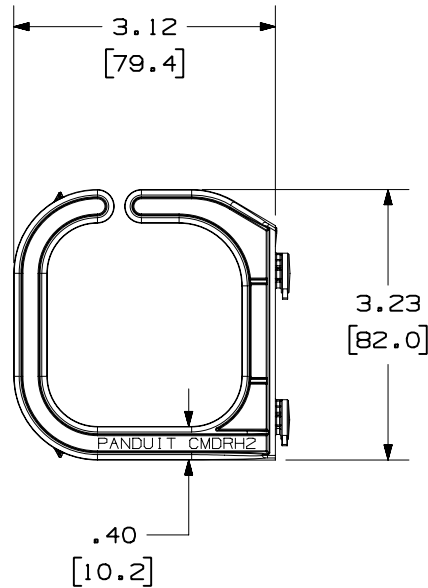

THIS COPY IS PROVIDED ON A RESTRICTED BASIS AND IS NOT TO BE USED IN ANY WAY DETRIMENTAL TO THE INTERESTS OF PANDUIT CORP.

PANDUIT P/N	WEIGHT
CMDRH2	.61 LB/10 PCS (275.5 g/10 PCS)

NOTES:

1. SEE CURRENT CATALOG FOR ADDITIONAL PART NUMBER SUFFIXES TO INDICATE COLOR AND OR PACKAGE QUANTITY.
2. SEE CATALOG FOR COMPLETE LIST OF PARTS APPLICABLE FOR USE WITH THIS PART.
3. DIMENSIONS IN PARENTHESES ARE IN METRIC.

CAD FILENAME/LAYERS M00072BA_DC_01A.PRT

PANDUIT CORP. TINLEY PARK, ILLINOIS
 OPEN CABLE MANAGEMENT RING
 HORIZONTAL (CMDRH2)
 CUSTOMER DRAWING

UNLESS OTHERWISE SPECIFIED,
 DIMENSIONAL TOLERANCES ARE:
 (.X) ± (.XXX) ± .010 (.3)
 (.XX) ± .03 (.8) ANGLES ±

UNLESS OTHERWISE SPECIFIED,
 ALL DIMENSIONS ARE GIVEN
 IN INCHES, THIRD ANGLE PROJECTION.

REV	DATE	BY	CHK	DESCRIPTION	ECN	CHK	CUST	SUP
I	9-29-99	KLGC		UPDATED MODEL GEOMETRY	00072-14			
R	7-16-98	JSP	FJD	RELEASED TO PRODUCTION.	00072-14	FJD	FJD	

DRAWN BY JSP	MAT'L: PC
DATE 7-16-98	
CHECKED BY FJD	

SCALE NONE
DRAWING NO. 00072-14

DWG A
SIZE

X-ON Electronics

Largest Supplier of Electrical and Electronic Components

Click to view similar products for [Wire Ducting & Raceways](#) category: