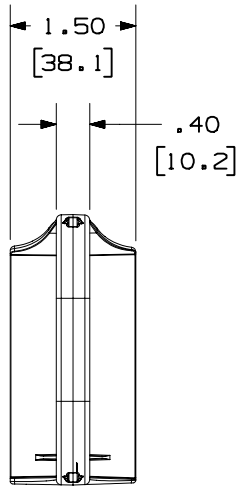

THIS COPY IS PROVIDED ON A RESTRICTED BASIS AND IS NOT TO BE USED IN ANY WAY DETRIMENTAL TO THE INTERESTS OF PANDUIT CORP.

PANDUIT P/N	WEIGHT
CMDRH2	.61 LB/10 PCS (275.5 g/10 PCS)

NOTES:

1. SEE CURRENT CATALOG FOR ADDITIONAL PART NUMBER SUFFIXES TO INDICATE COLOR AND OR PACKAGE QUANTITY.
2. SEE CATALOG FOR COMPLETE LIST OF PARTS APPLICABLE FOR USE WITH THIS PART.
3. DIMENSIONS IN PARENTHESES ARE IN METRIC.

CAD FILENAME/LAYERS M00072BA_DC_01A.PRT

PANDUIT CORP. TINLEY PARK, ILLINOIS
 OPEN CABLE MANAGEMENT RING
 HORIZONTAL (CMDRH2)
 CUSTOMER DRAWING

UNLESS OTHERWISE SPECIFIED,
 DIMENSIONAL TOLERANCES ARE:
 (.X) ± (.XXX) ± .010 (.3)
 (.XX) ± .03 (.8) ANGLES ±

UNLESS OTHERWISE SPECIFIED,
 ALL DIMENSIONS ARE GIVEN
 IN INCHES, THIRD ANGLE PROJECTION.

REV	DATE	BY	CHK	DESCRIPTION	ECN	CHK	CUST	SUP
I	9-29-99	KLGC		UPDATED MODEL GEOMETRY	00072-14			
R	7-16-98	JSP	FJD	RELEASED TO PRODUCTION.	00072-14	FJD	FJD	

DRAWN BY JSP	MAT'L: PC
DATE 7-16-98	
CHECKED BY FJD	

SCALE NONE
DRAWING NO. 00072-14

DWG A
SIZE

X-ON Electronics

Largest Supplier of Electrical and Electronic Components

Click to view similar products for [Wire Ducting & Raceways](#) category: