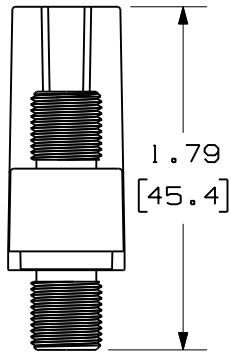

THIS COPY IS PROVIDED ON A RESTRICTED BASIS AND IS NOT TO BE USED IN ANY WAY DETRIMENTAL TO THE INTERESTS OF PANDUIT CORP.

F-TYPE PLUG
(NOT INCLUDED)

CENTER CONDUCTOR
SHALL NOT EXCEED
DIMENSION SHOWN ABOVE.

PANDUIT P/N	WEIGHT
CMFSR**Y	.40 LB/10 PCS (181.3 g/10 PCS)

NOTES:

- SEE CURRENT CATALOG FOR ADDITIONAL PART NUMBER SUFFIXES TO INDICATE COLOR AND OR PACKAGE QUANTITY.
- SEE CATALOG FOR COMPLETE LIST OF PARTS APPLICABLE FOR USE WITH THIS PART.
- DIMENSIONS IN () ARE IN METRIC.
- PART INCLUDES:
 - 1- MODULE BASE
 - 1- SELF TERMINATING F-TYPE COUPLER (ASSEMBLED TO MODULE BASE)
 - 1- SPANNER NUT (ASSEMBLED TO MODULE BASE)

MODEL FILENAME	M00790AC_SELFTERM/00	SIZE	A
DRAWING FILENAME	M02479GV_DC180/00B		

MINI-COM SELF TERMINATING F-TYPE
MODULE CUSTOMER DRAWING

<p>PANDUITTM CORP. TINLEY PARK, ILL 60477</p>	I.I. NUMBER	N/A
	PRODUCT SPEC	N/A
<p>THIRD ANGLE PROJECTION</p>	WORK INSTRUCTION	N/A
	SCALE	NONE
DRAWN BY	MATERIAL:	PART NO.
DATE	COUPLER- NICKEL PLATED MODULE BASE- ABS	CMFSR**Y
CHK'D		DRAWING NO.
		02479-180

REV	DATE	BY	CHK	DESCRIPTION	ECN	R	CUST	SUP	OTH
I	5-21-09	JsP	TCK	A. ADDED VIEW OF F-TYPE PLUG WITH CUT LENGTH DETAILS.	02479-180	TCK	TCK		TCK
R	8-8-06	JsP	MJD	RELEASED TO PRODUCTION	02479-180	MJD	MJD		MJD