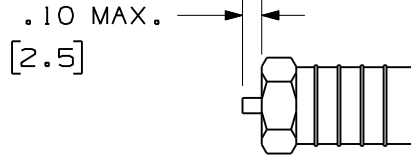

F-TYPE PLUG
(NOT INCLUDED)

CENTER CONDUCTOR
SHALL NOT EXCEED
DIMENSION SHOWN ABOVE.