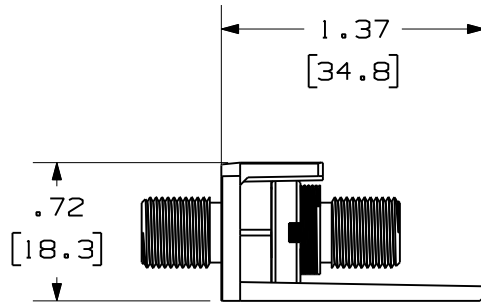

THIS COPY IS PROVIDED ON A RESTRICTED BASIS AND IS NOT TO BE USED IN ANY WAY DETRIMENTAL TO THE INTERESTS OF PANDUIT CORP.

F-TYPE PLUG
(NOT INCLUDED)

CENTER CONDUCTOR
SHALL NOT EXCEED
DIMENSION SHOWN ABOVE.

PANDUIT P/N	WEIGHT
CMFSR**Y	.40 LB/10 PCS (181.3 g/10 PCS)

NOTES:

- SEE CURRENT CATALOG FOR ADDITIONAL PART NUMBER SUFFIXES TO INDICATE COLOR AND OR PACKAGE QUANTITY.
- SEE CATALOG FOR COMPLETE LIST OF PARTS APPLICABLE FOR USE WITH THIS PART.
- DIMENSIONS IN () ARE IN METRIC.
- PART INCLUDES:
 - 1- MODULE BASE
 - 1- SELF TERMINATING F-TYPE COUPLER (ASSEMBLED TO MODULE BASE)
 - 1- SPANNER NUT (ASSEMBLED TO MODULE BASE)

MODEL FILENAME	M00790AC_SELFTERM/00	SIZE	A
DRAWING FILENAME	M02479GV_DC180/00B		

MINI-COM SELF TERMINATING F-TYPE
MODULE CUSTOMER DRAWING

<p>PANDUITTM CORP. TINLEY PARK, ILL 60477</p>	I.I. NUMBER	N/A
	PRODUCT SPEC	N/A
<p>THIRD ANGLE PROJECTION</p>	WORK INSTRUCTION	N/A
	SCALE	NONE
DRAWN BY	MATERIAL:	PART NO.
DATE	COUPLER- NICKEL PLATED MODULE BASE- ABS	CMFSR**Y
CHK'D		DRAWING NO.
		02479-180

REV	DATE	BY	CHK	DESCRIPTION	ECN	R	CUST	SUP	OTH
I	5-21-09	JsP	TCK	A. ADDED VIEW OF F-TYPE PLUG WITH CUT LENGTH DETAILS.	02479-180	TCK	TCK		TCK
R	8-8-06	JsP	MJD	RELEASED TO PRODUCTION	02479-180	MJD	MJD		MJD