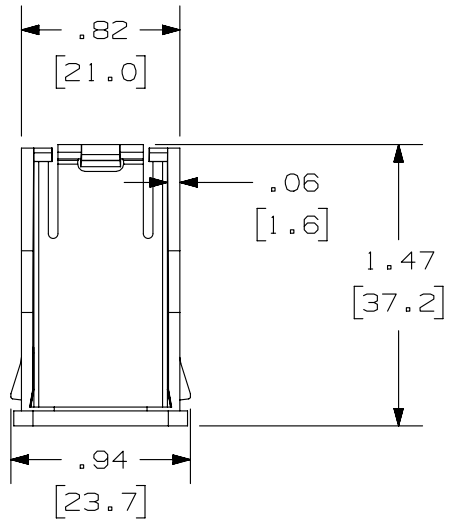

THIS COPY IS PROVIDED ON A RESTRICTED BASIS AND IS NOT TO BE USED IN ANY WAY DETRIMENTAL TO THE INTERESTS OF PANDUIT CORP.

PANDUIT PART NO.	WEIGHT
CMNZA**-X	.27 LB/10 PCS (123 g/10 PCS)

NOTES:

- SEE CURRENT CATALOG FOR ADDITIONAL PART NUMBER SUFFIXES TO INDICATE COLOR AND OR PACKAGE QUANTITY.
- THIS PRODUCT IS INTENDED TO BE USED WITH THE PDL NEW ZEALAND FACEPLATES.
- CONVERTS A PDL FACEPLATE OPENING TO A MINI-COM OPENING.
- DIMENSIONS IN [] ARE IN METRIC.

PART NUMBER		CMNZA**-X		
TITLE				
MINI-COM 1 POSITION NEW ZEALAND FACEPLATE ADAPTER				
CUSTOMER DRAWING				
ITEM REVISION NAME		D35544C0/00		
DATASET FILE NAME		D35544C0_CMNZA/00B		
UNLESS OTHERWISE SPECIFIED, DIMENSIONAL TOLERANCES ARE: IN [mm]		MATERIAL:		
.x ± .xxx ± .010 [.3]		ABS		
.xx ± .03 [.8]		DRAWING NUMBER:		
ANGLES ±		35544 - 38		
THIRD ANGLE PROJECTION		SHT 1 OF 1		
DRAWN BY	DATE	CHK	SCALE	SIZE
JBA	3-18-97	CEF	NONE	A