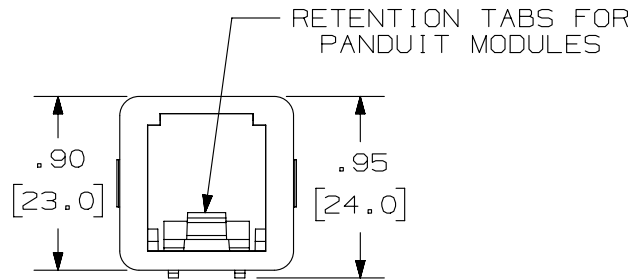

THIS COPY IS PROVIDED ON A RESTRICTED BASIS AND IS NOT TO BE USED IN ANY WAY DETRIMENTAL TO THE INTERESTS OF PANDUIT CORP.

PANDUIT PART NO.	WEIGHT
CMNZA**-X	.27 LB/10 PCS (123 g/10 PCS)

NOTES:

- SEE CURRENT CATALOG FOR ADDITIONAL PART NUMBER SUFFIXES TO INDICATE COLOR AND OR PACKAGE QUANTITY.
- THIS PRODUCT IS INTENDED TO BE USED WITH THE PDL NEW ZEALAND FACEPLATES.
- CONVERTS A PDL FACEPLATE OPENING TO A MINI-COM OPENING.
- DIMENSIONS IN [] ARE IN METRIC.

PART NUMBER		CMNZA**-X		
TITLE				
MINI-COM 1 POSITION NEW ZEALAND FACEPLATE ADAPTER				
CUSTOMER DRAWING				
ITEM REVISION NAME		D35544C0/00		
DATASET FILE NAME		D35544C0_CMNZA/00B		
UNLESS OTHERWISE SPECIFIED, DIMENSIONAL TOLERANCES ARE: IN [mm]		MATERIAL:		
.x ± .xxx ± .010 [.3]		ABS		
.xx ± .03 [.8]		DRAWING NUMBER:		
ANGLES ±		35544 - 38		
THIRD ANGLE PROJECTION		SHT 1 OF 1		
DRAWN BY	DATE	CHK	SCALE	SIZE
JBA	3-18-97	CEF	NONE	A